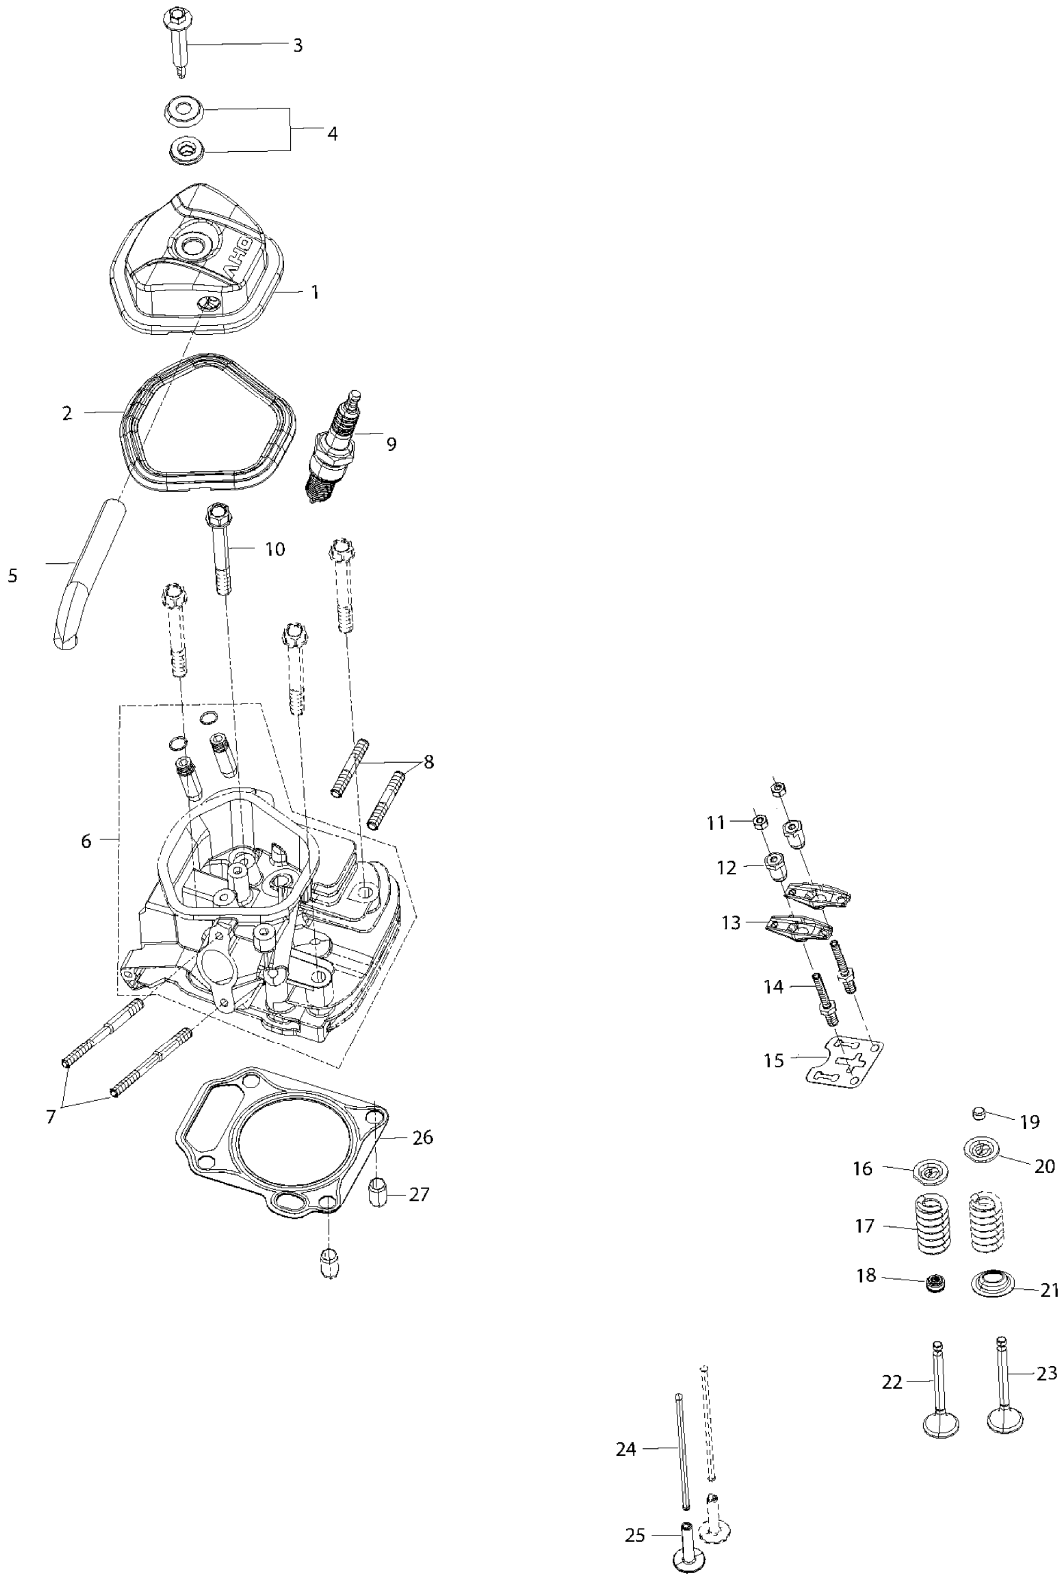

SPARE PARTS LIST

MODEL NO. EG6050A

ITEM	PART NO.	DESCRIPTION	QTY	NOTE
268	YA00000582	FUEL INSTRUCTION SHEET	1	
269	YA00000222	TANK	1	
270	YA00000400	MACHINE SCREW	4	
271	YA00000211	FUEL TANK SWITCH	1	
272	YA00000359	SMALL PANEL ASSEMBLY	1	
273	YA00000392	TYPE 1 NON-METALLIC HEX NUTS	2	
274	YA00000267	TANK CUSHION	4	
275	YA00000214	TANK CUSHION CASING	4	
280	YA00000238	BEFORE THE SMALL MASK	1	
281	YA00000208	INDICATING LAMP SHADE	2	
282	YA00000210	INDICATOR CAP	2	
283	YA00000347	ELECTRONIC COMPONENTS	1	
284	YA00000203	SMALL PANEL REAR COVER	1	
285	YA00000376	VOLTMETER	1	
286	YA00000378	AMMETER	1	
287	YA00000308	ELETRICAL WIRE	2	
288	YA00000309	ELETRICAL WIRE	1	
289	YA00000310	ELETRICAL WIRE	1	
290	YA00000200	MOTHER PLUG TERMINAL BLOCK	1	
291	YA00000192	HEAT SHRINKABLE TUBE	1	

SERVICE DRAWING

MODEL NO. EG6050A