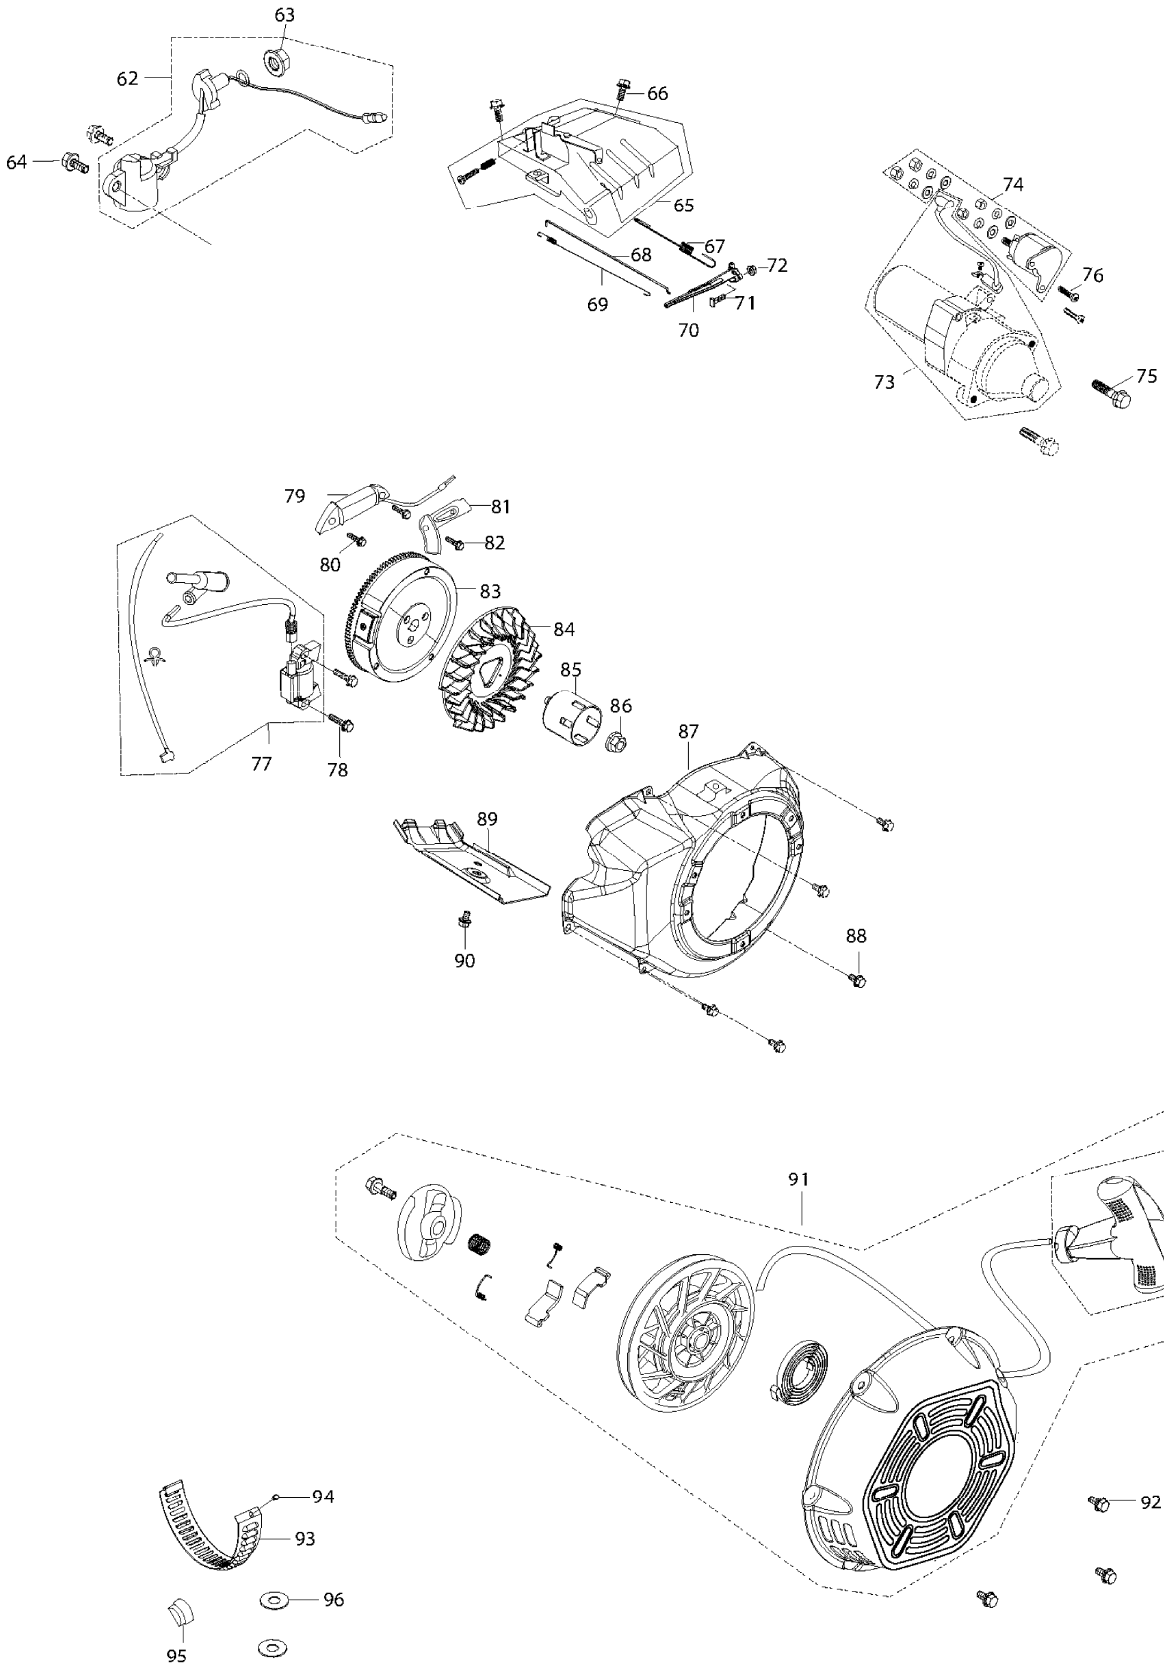

SERVICE DRAWING

MODEL NO. EG6050A