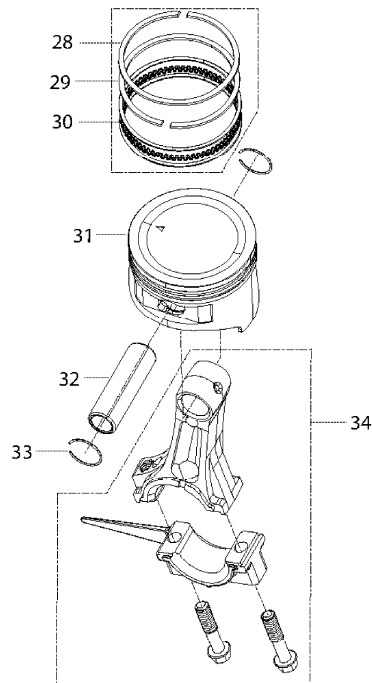

SERVICE DRAWING

MODEL NO. EG6050A