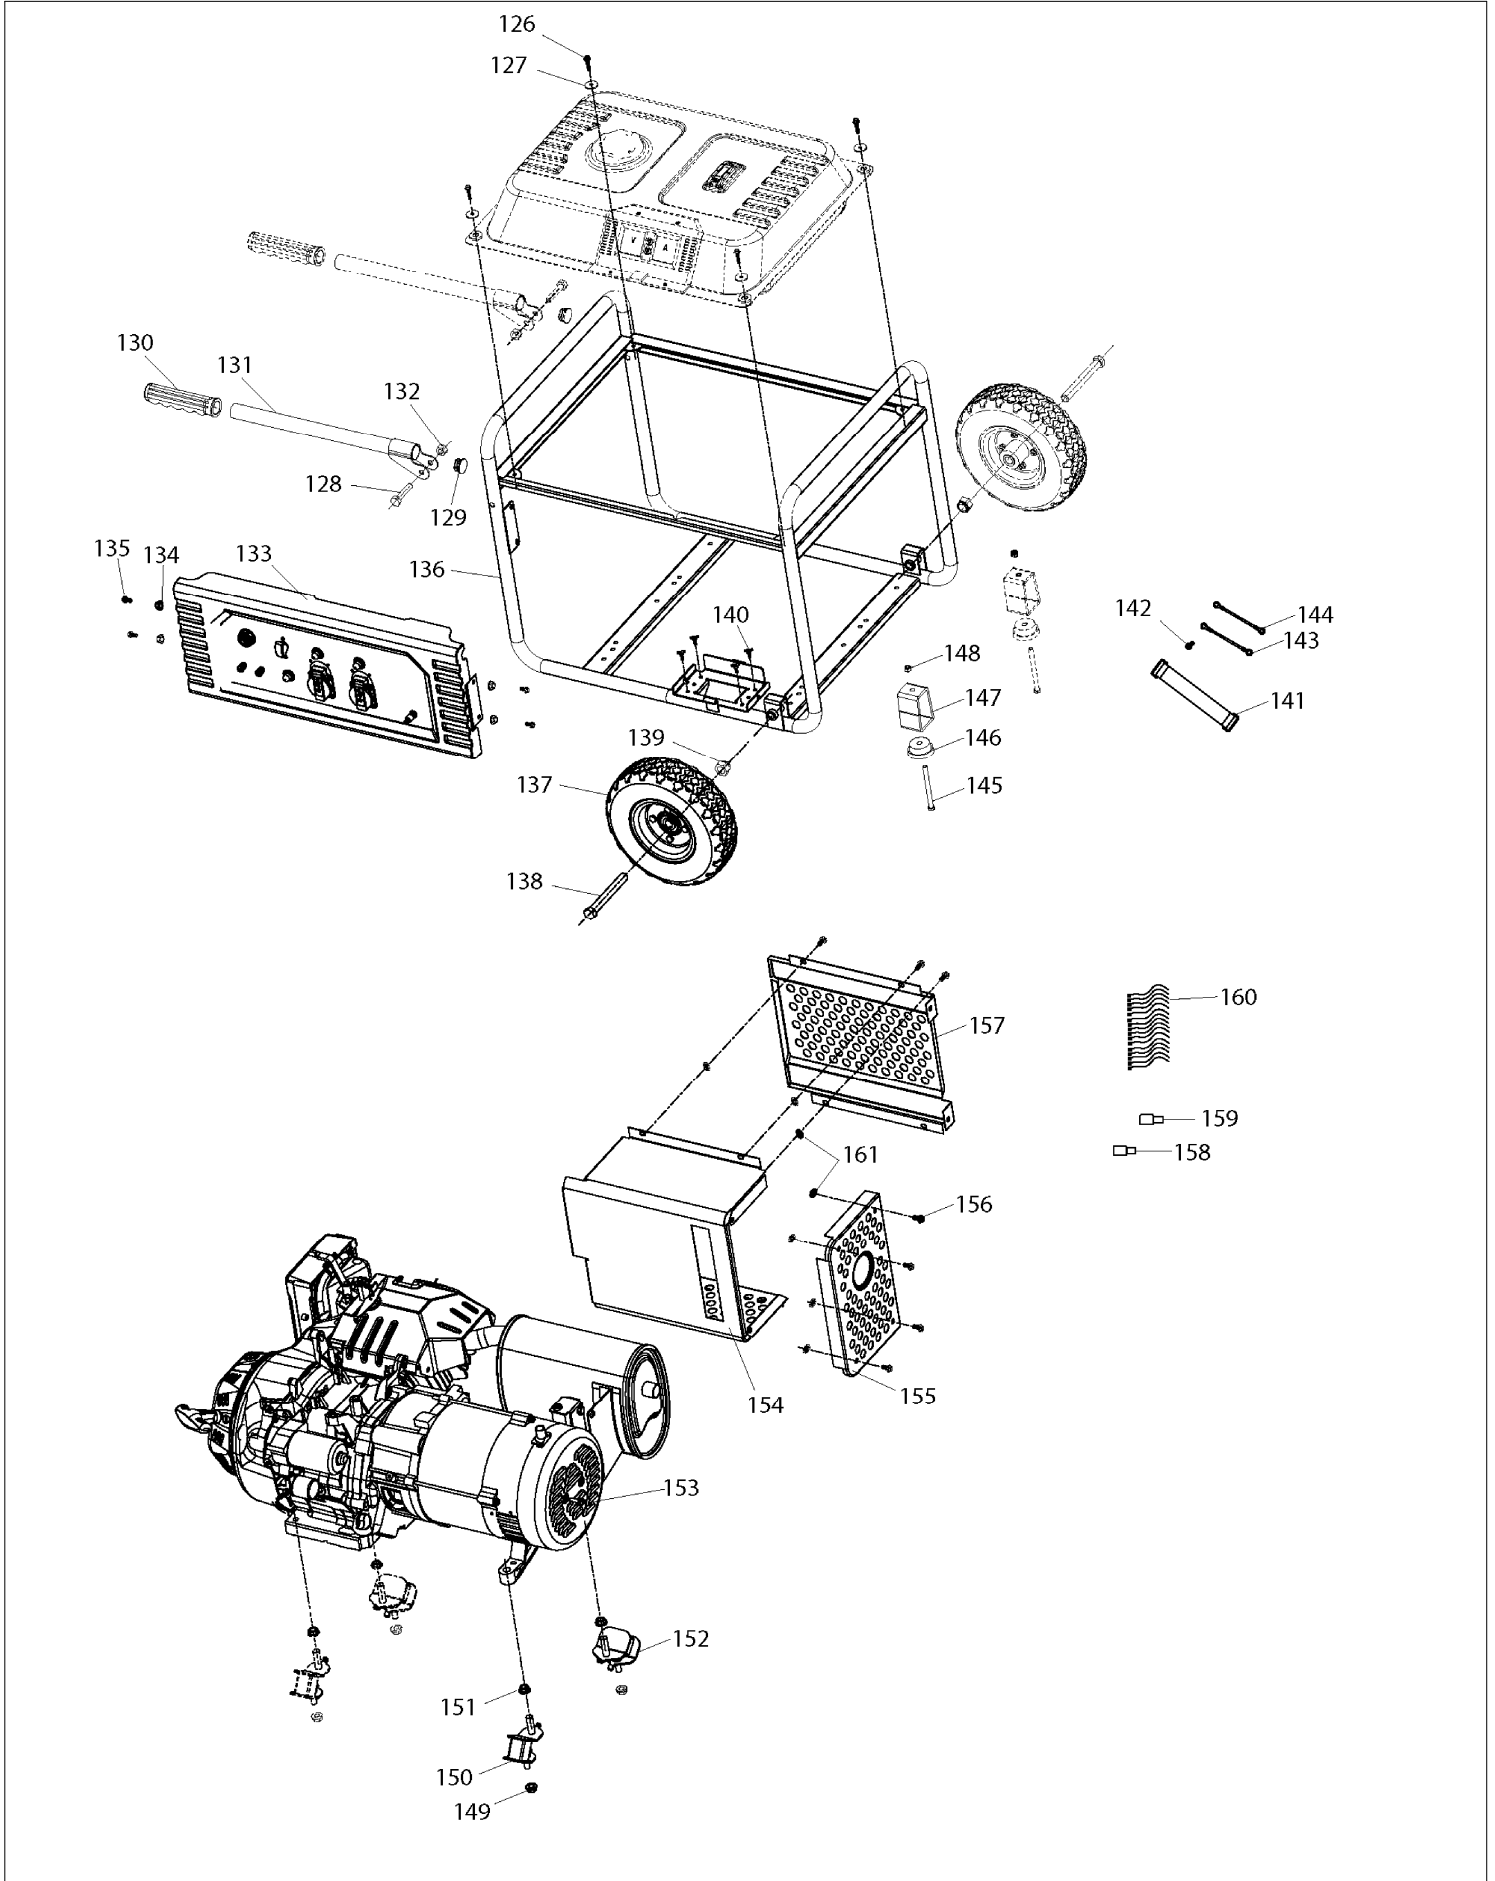

SERVICE DRAWING

MODEL NO. EG6050A