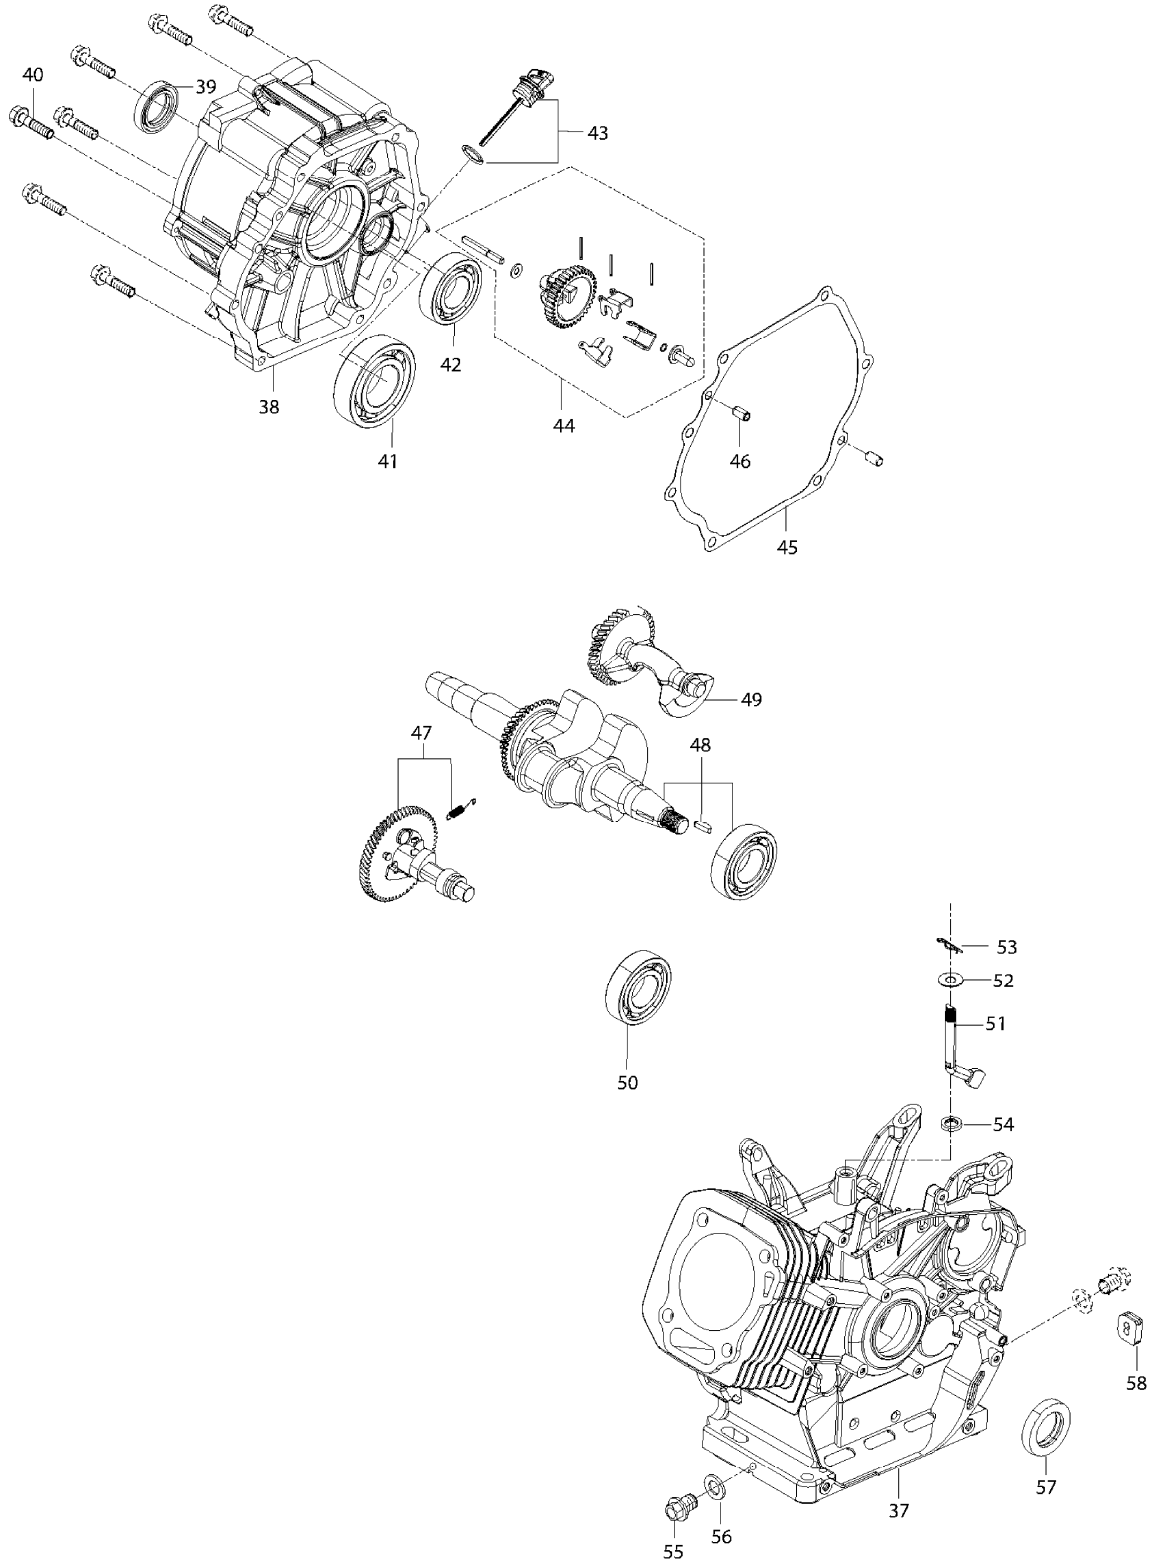

SERVICE DRAWING

MODEL NO. EG6050A