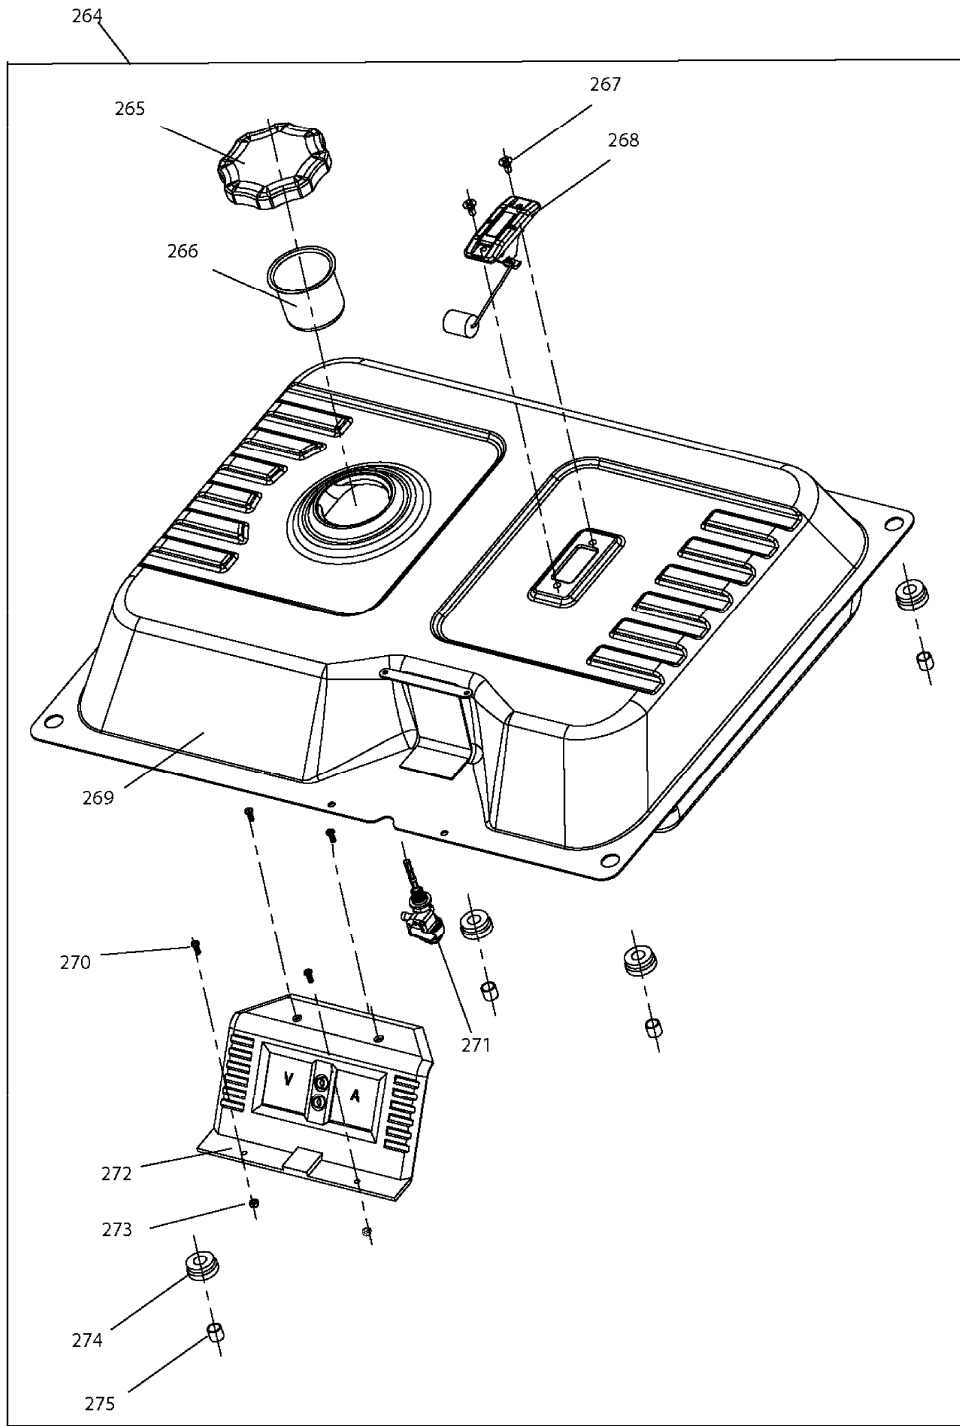

SPARE PARTS LIST

MODEL NO. EG6050A

ITEM	PART NO.	DESCRIPTION	QTY	NOTE
268	YA00000582	FUEL INSTRUCTION SHEET	1	
269	YA00000222	TANK	1	
270	YA00000400	MACHINE SCREW	4	
271	YA00000211	FUEL TANK SWITCH	1	
272	YA00000359	SMALL PANEL ASSEMBLY	1	
273	YA00000392	TYPE 1 NON-METALLIC HEX NUTS	2	
274	YA00000267	TANK CUSHION	4	
275	YA00000214	TANK CUSHION CASING	4	
280	YA00000238	BEFORE THE SMALL MASK	1	
281	YA00000208	INDICATING LAMP SHADE	2	
282	YA00000210	INDICATOR CAP	2	
283	YA00000347	ELECTRONIC COMPONENTS	1	
284	YA00000203	SMALL PANEL REAR COVER	1	
285	YA00000376	VOLTMETER	1	
286	YA00000378	AMMETER	1	
287	YA00000308	ELETRICAL WIRE	2	
288	YA00000309	ELETRICAL WIRE	1	
289	YA00000310	ELETRICAL WIRE	1	
290	YA00000200	MOTHER PLUG TERMINAL BLOCK	1	
291	YA00000192	HEAT SHRINKABLE TUBE	1	

SERVICE DRAWING

MODEL NO. EG6050A

SERVICE DRAWING

MODEL NO. EG6050A

SERVICE DRAWING

MODEL NO. EG6050A

SERVICE DRAWING

MODEL NO. EG6050A

SERVICE DRAWING

MODEL NO. EG6050A

SERVICE DRAWING

MODEL NO. EG6050A