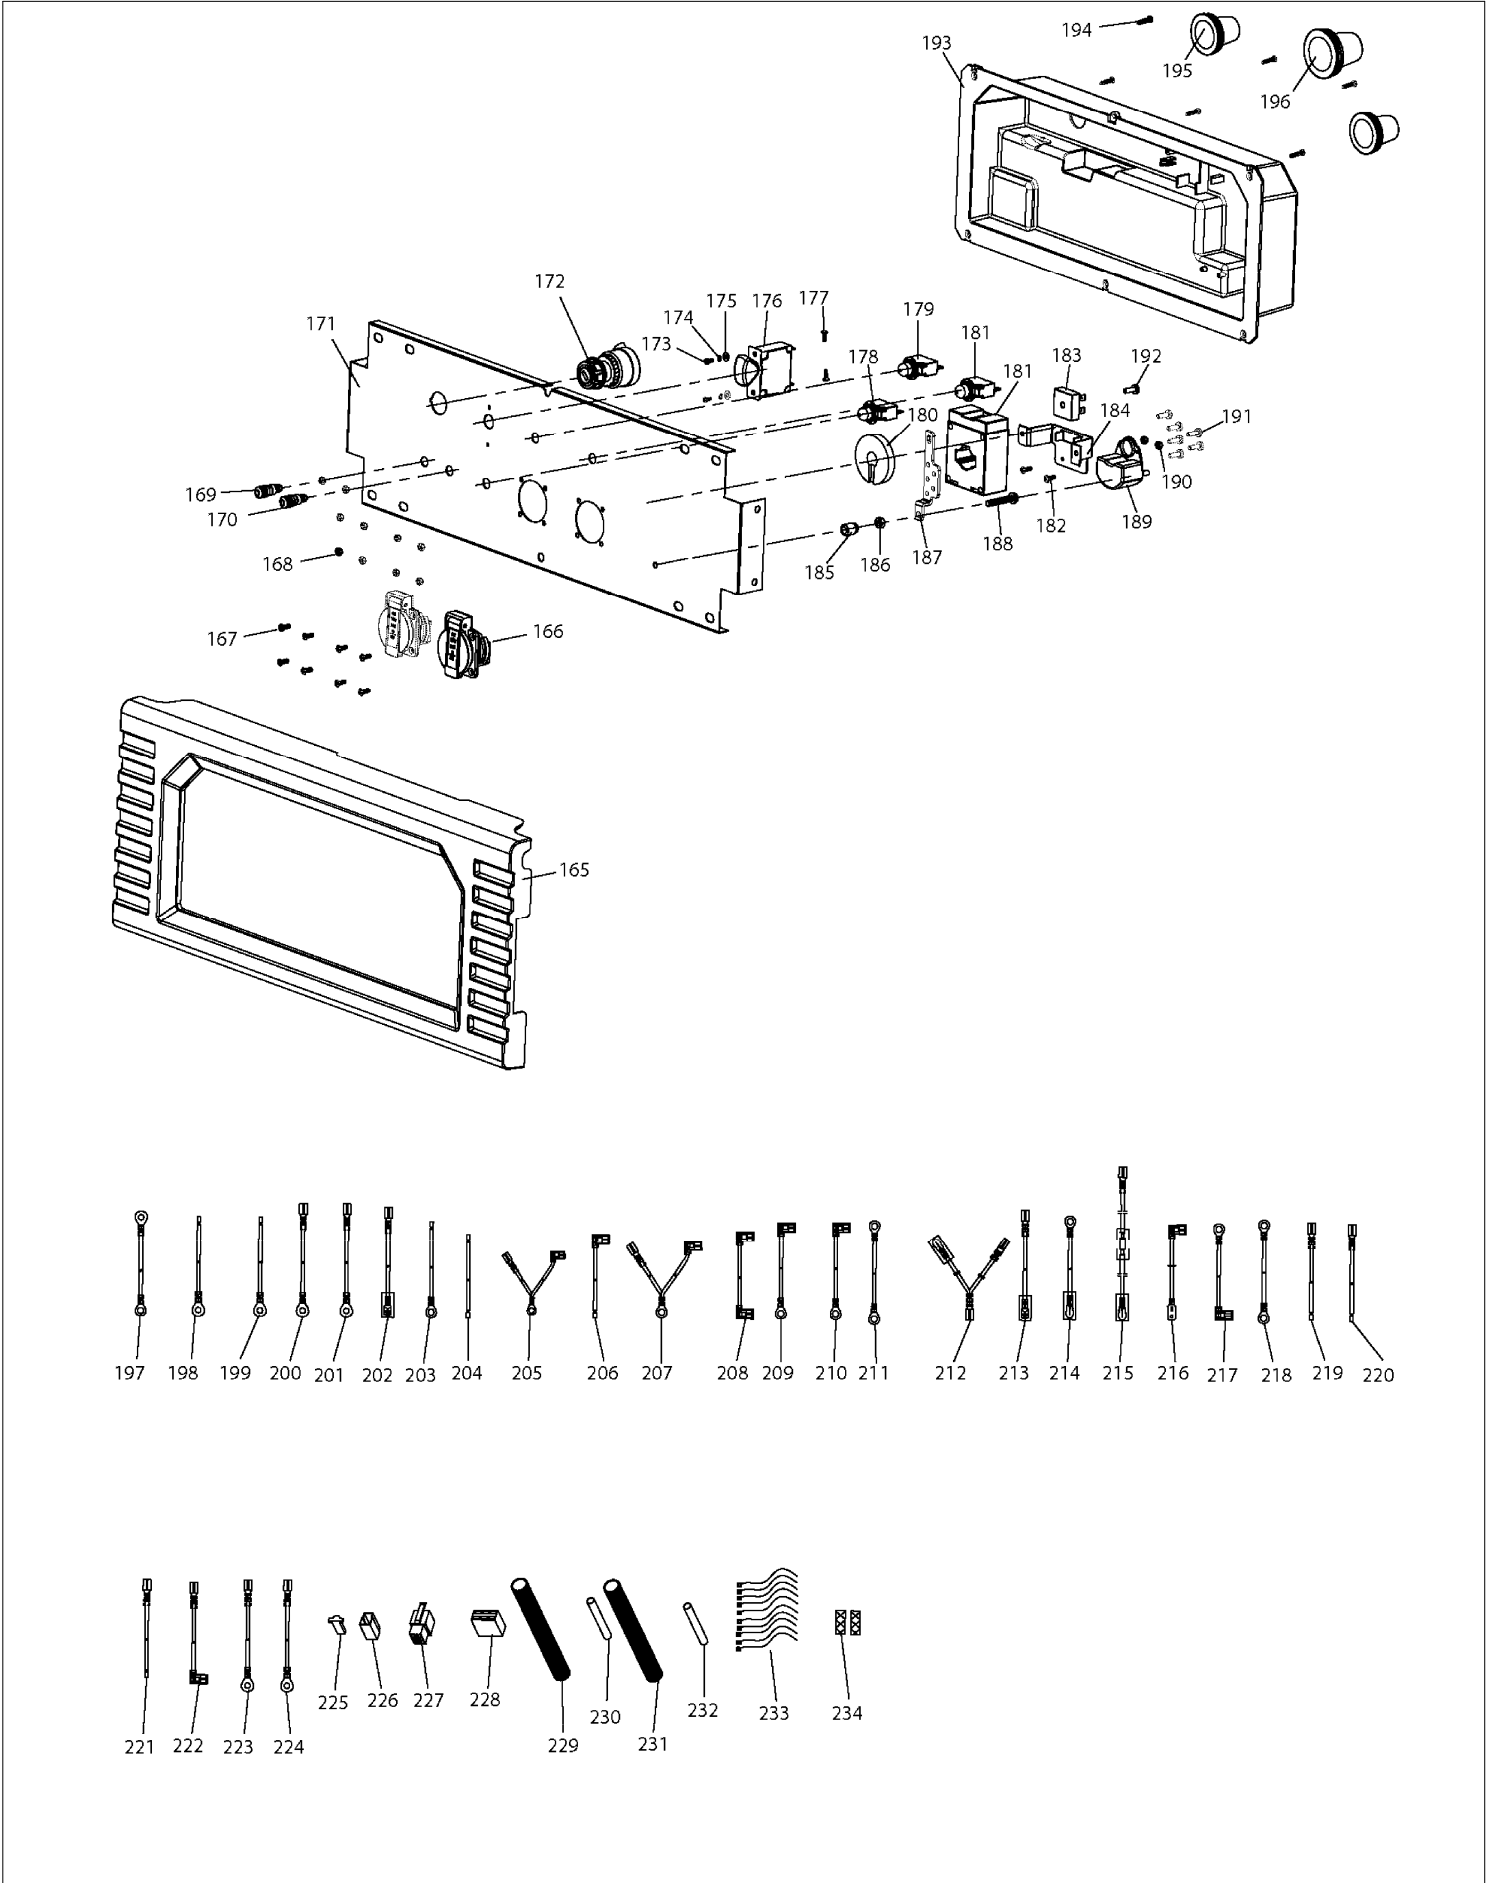

SPARE PARTS LIST

MODEL NO. EG6050A

ITEM	PART NO.	DESCRIPTION	QTY	NOTE
268	YA00000582	FUEL INSTRUCTION SHEET	1	
269	YA00000222	TANK	1	
270	YA00000400	MACHINE SCREW	4	
271	YA00000211	FUEL TANK SWITCH	1	
272	YA00000359	SMALL PANEL ASSEMBLY	1	
273	YA00000392	TYPE 1 NON-METALLIC HEX NUTS	2	
274	YA00000267	TANK CUSHION	4	
275	YA00000214	TANK CUSHION CASING	4	
280	YA00000238	BEFORE THE SMALL MASK	1	
281	YA00000208	INDICATING LAMP SHADE	2	
282	YA00000210	INDICATOR CAP	2	
283	YA00000347	ELECTRONIC COMPONENTS	1	
284	YA00000203	SMALL PANEL REAR COVER	1	
285	YA00000376	VOLTMETER	1	
286	YA00000378	AMMETER	1	
287	YA00000308	ELETRICAL WIRE	2	
288	YA00000309	ELETRICAL WIRE	1	
289	YA00000310	ELETRICAL WIRE	1	
290	YA00000200	MOTHER PLUG TERMINAL BLOCK	1	
291	YA00000192	HEAT SHRINKABLE TUBE	1	

SERVICE DRAWING

MODEL NO. EG6050A

SERVICE DRAWING

MODEL NO. EG6050A

SERVICE DRAWING

MODEL NO. EG6050A

SERVICE DRAWING

MODEL NO. EG6050A

SERVICE DRAWING

MODEL NO. EG6050A

SERVICE DRAWING

MODEL NO. EG6050A