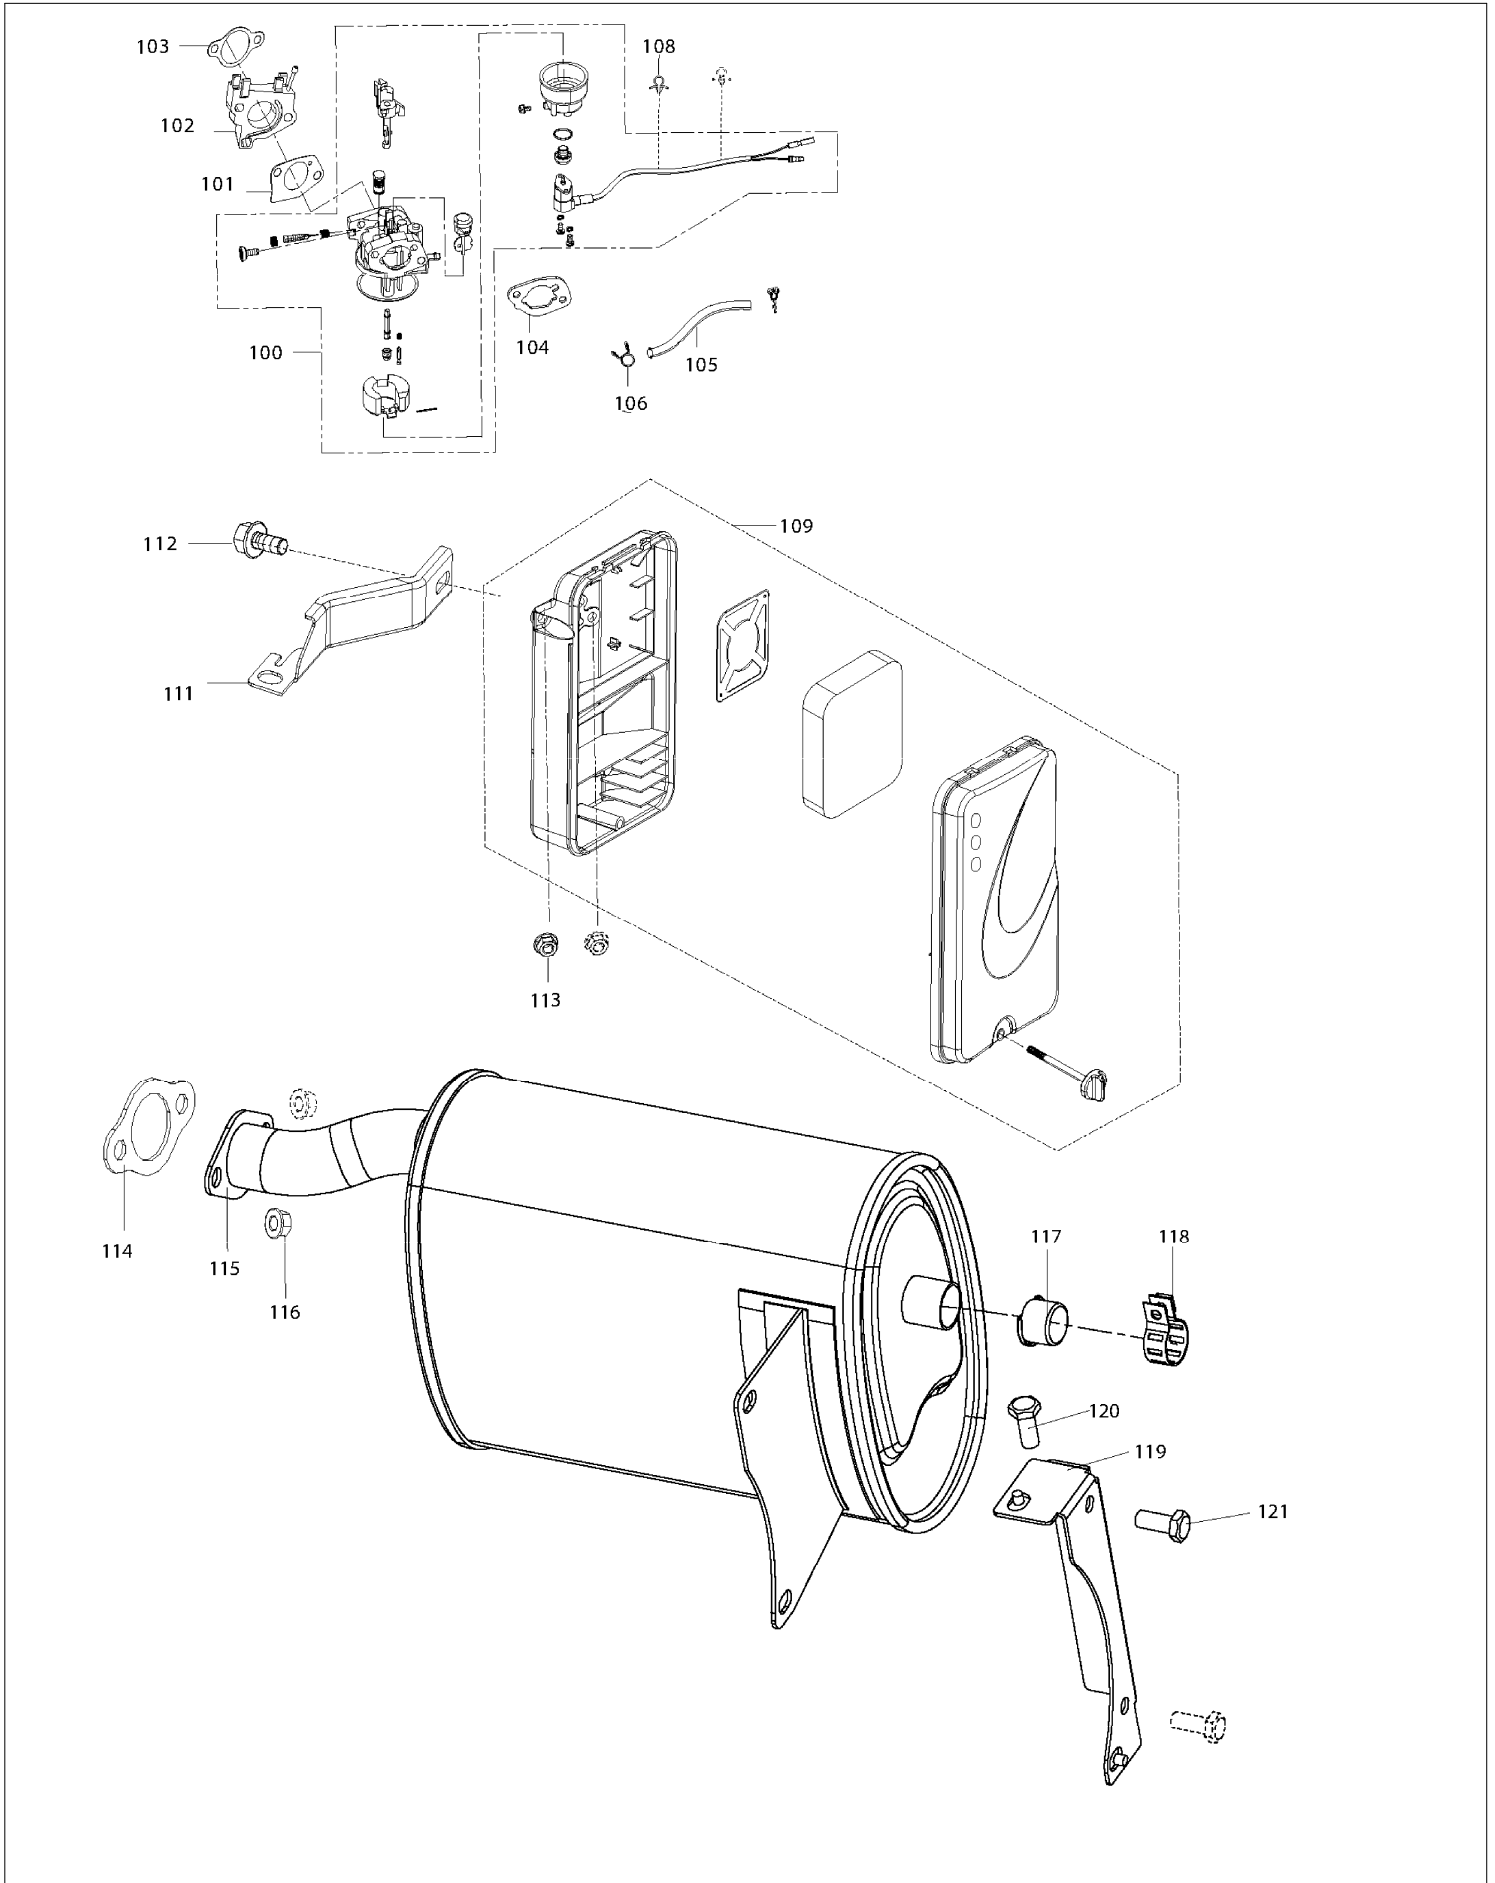

SERVICE DRAWING

MODEL NO. EG6050A