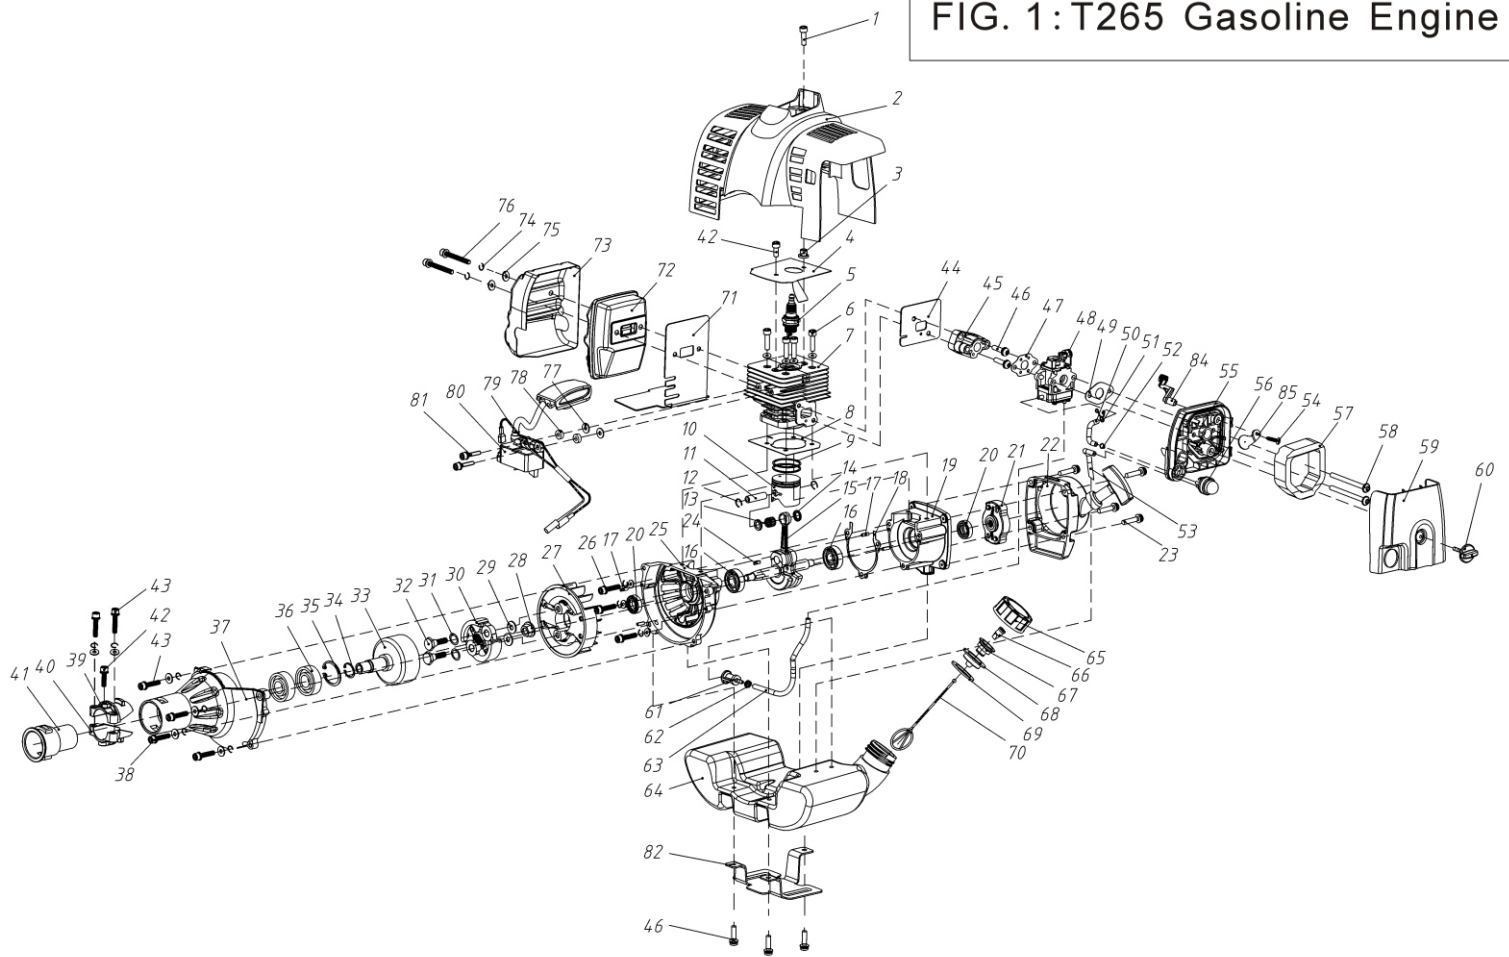

# FIG. 1: T265 Gasoline Engine

Ser.No.	Code	Part Name	Qty	Ser.No.	Code	Part Name	Qty	Ser.No.	Code	Part Name	Qty
1-1	16265101	Screw M5×20	1	1-29	16265129	WASHER	1	1-57	16265157	Air filter element	1
1-2	16265102	Housing	1	1-30	16265130	Expander Combination	1	1-58	16265158	SCREW M5X60	2
1-3	16265103	Space,housing	1	1-31	16265131	WASHER	2	1-59	16265159	Filter Net	1
1-4	16265104	Baffle of cylinder top	1	1-32	16265132	SCREW PIN	2	1-60	16265160	Knob,cover	1
1-5	16265105	Spark plug RCJ6Y	1	1-33	16265133	Clutch drum assy	1	1-61	16265161	Fuel filter comp	1
1-6	16265106	SCREW M5X20	4	1-34	16265134	Retaining ring15	1	1-62	16265162	Clip , pipe	1
1-7	16265107	CYLINDER	1	1-35	16265135	Retaining ring35	1	1-63	16265163	PIPE	1
1-8	16265108	GASKET	1	1-36	16265136	BEARING 6202-2RS/P5	2	1-64	16265164	Fule tank	1
1-9	16265109	PISTON RING	2	1-37	16265137	Clutch case	1	1-65	16265165	Cap,fule tank	1
1-10	16265110	PISTON	1	1-38	16265138	BEARING 6202-2RS/P5	1	1-66	16265166	Valve,fuel cap	1
1-11	16265111	PISTON PIN	1	1-39	16265139	Top holder	1	1-67	16265167	Holder,valve	1
1-12	16265112	RING	2	1-40	16265140	below holder	1	1-68	16265168	Holder,stopper	1
1-13	16265113	BEARING	1	1-41	16265141	Rubber,anti-vibration	1	1-69	16265169	Cleaner inside cover combination	1
1-14	16265114	washer,thrust	1	1-42	16265142	SCREW M5X12	1	1-70	16265170	Stopper	1
1-15	16265115	CRANK SHAFT	1	1-43	16265143	SCREW M5×25	5	1-71	16265171	Gasket,muffler	1
1-16	16265116	BEARING 6001/P5	2	1-44	16265144	Gasket,insulator	1	1-72	16265172	Muffler assy	1
1-17	16265117	PIN	1	1-45	16265145	Insulator	1	1-73	16265173	Heat shield	1
1-18	16265118	Gasket,crankcase	1	1-46	16265146	SCREW M5×20	5	1-74	16265174	Washer 5	5
1-19	16265119	Rear crankcase	1	1-47	16265147	Gasket	1	1-75	16265175	PIN	5
1-20	16265120	Oil seal 12X22X7	2	1-48	16265148	Carburetor comp H119PD	1	1-76	16265176	SCREW M5X50	2
1-21	16265121	Starter pulley comp	1	1-49	16265149	Gasket	1	1-77	16265177	Washer 4	2
1-22	16265122	Recoil Starter Assy	1	1-50	16265150	PIPE	1	1-78	16265178	Space,ig coil	1
1-23	16265123	SCREW M5×20	4	1-51	16265151	Clip , pipe(big)	1	1-79	16265179	Wire, lead	1
1-24	16265124	Woodruff key	1	1-52	16265152	Clip , pipe(small)	1	1-80	16265180	Ignition coil comp	1
1-25	16265125	Front crankcase	1	1-53	16265153	PIPE	1	1-81	16265181	SCREW M4X20	2
1-26	16265126	SCREW M5×30	3	1-54	16265154	screw 3*12	1	1-82	16265182	Support,Fuel Tank	1
1-27	16265127	Rotor	1	1-55	16265155	Base, cleaner	1	1-83	16265183	Choke Handle	1
1-28	16265128	NUT M8*1	1	1-56	16265156	Priming Bulb	1	1-84	16265184	Choke	1