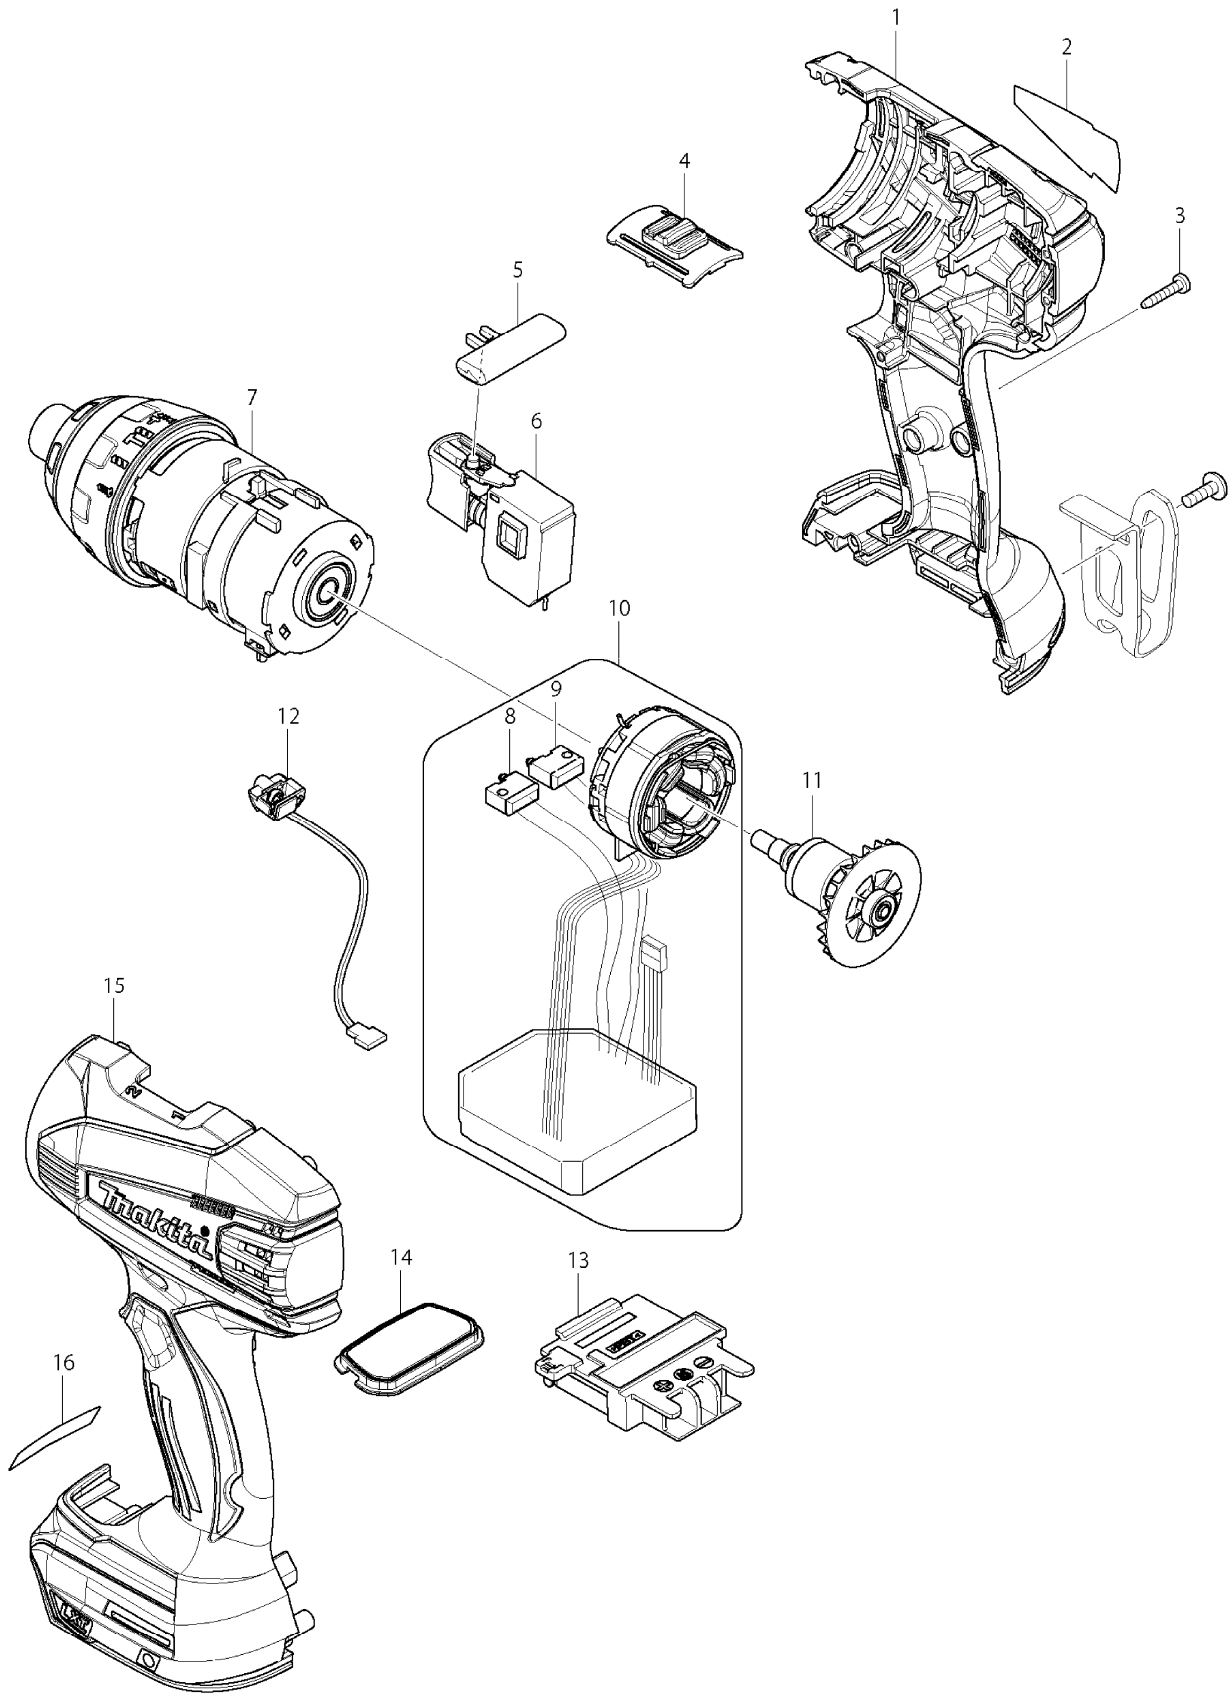

SERVICE DRAWING

MODEL NO. DTP141