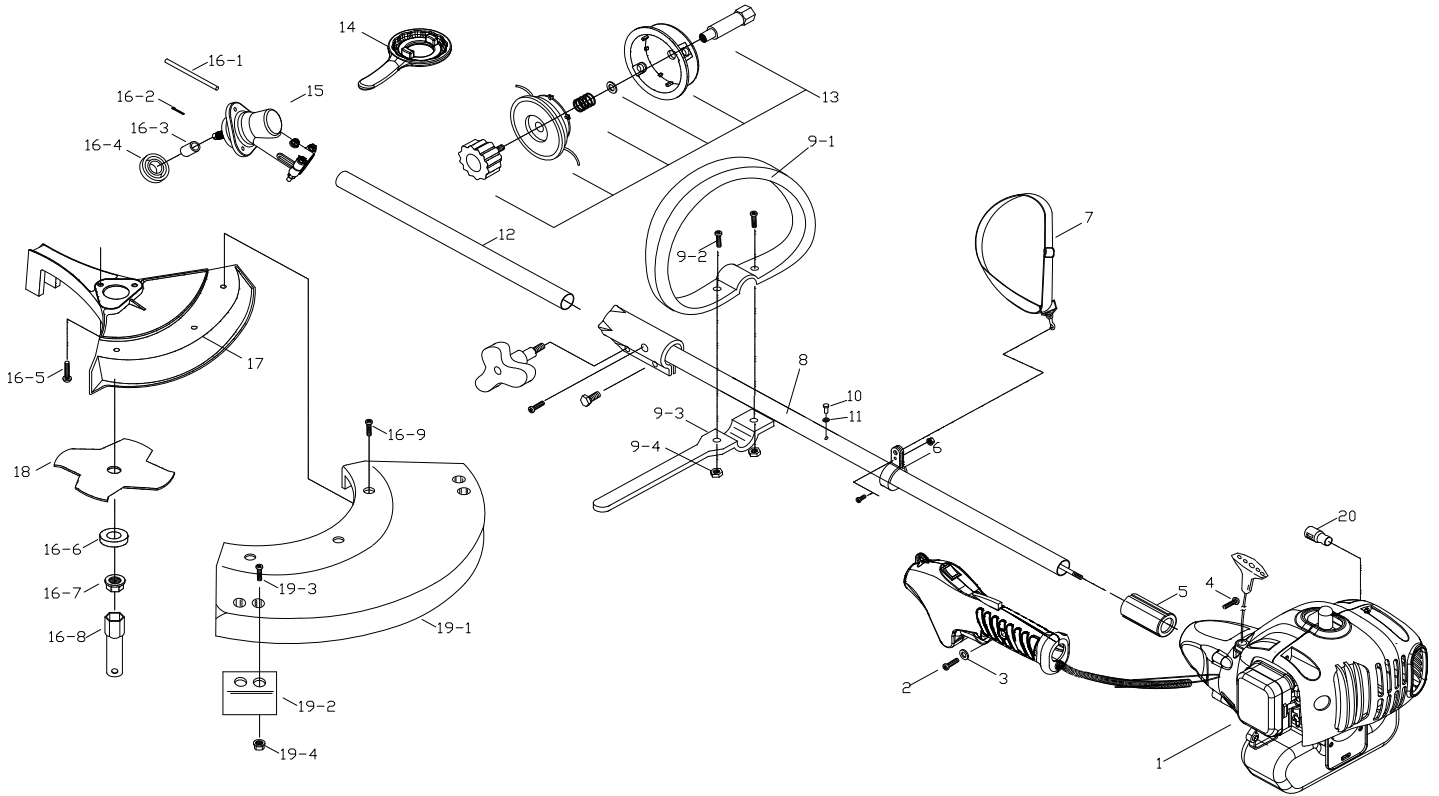

***С*ЧАМПИОН**

Триммер СЧАМПИОН Т253

SPECIFY MODEL NO. WHEN ORDERING PARTS		DATE	REVISED DATE
25cc String Trimmer		30.01.2008	30.01.2008
MODEL NO.	AT3342DI		

No.	STK CODE	Parts No.	Description	Q	No.	STK CODE	Parts No.	Description	Q
1		9228-334201	ENG ASS'Y	1	16		9125-330601	ACCESSORIES ASS'Y	1
2		6SDAB-05-08	SCREW	2	16-1		9111-330301	STICK	1
3		6WFB-05	WASHER	2	16-2		9PB1.4-20	PIN	1
4		6SDABB05-14	SCREW	1	16-3		9124-330309	SPLINE SLEEVE	1
5		9059-332601	REDUCTION	1	16-4		9131-330601	COLLAR	1
6		9228-330346	HARNESS ASS'Y	1	16-5		9SKKBY10/24-0.5	SCREW	3
7		9149-330301	HARNESS	1	16-6		9111-330606	FLANGE, SPINDLE	1
8		9228-334208	HOUSING ASS'Y	1	16-7		9NCZ-10	NUT	1
9		9228-334204	HANDLE ASS'Y	1	16-8		9042-330301	SLEEVE	1
9-1		9068-330305	HANDLE	1	16-9		9SKKB-06-15	SCREW	3
9-2		9SKKBY10/24-1	SCREW	2	17		9017-330301	SHIELD	1
9-3		9068-330306	HANDLE	1	18		9250-330626	BLADE, BRUCH 4-TOOTH	1
9-4		9NAC-10/24	NUT	2	19		9228-330614	COVER ASS'Y	1
10		6RZ04-06	RIVET	1	19-1		6NGB-10/24	NUT	2
11		6WSZ-04	SPRING WASHER	1	19-2		9017-330310	COVER	1
12		9228-332301	FRONT HOUSING ASS'Y	1	19-3		9250-330301	KIT, KNIFE	1
13		9228-330319	STRINGHEAD ASS'Y	1	19-4		9SKKBY10/24-0.62	SCREW	2
14		9042-330101	WRENCH	1	20		9182-310101	FILTER	1
15		9110-330301	GEAR HOUSING ASS'Y	1					