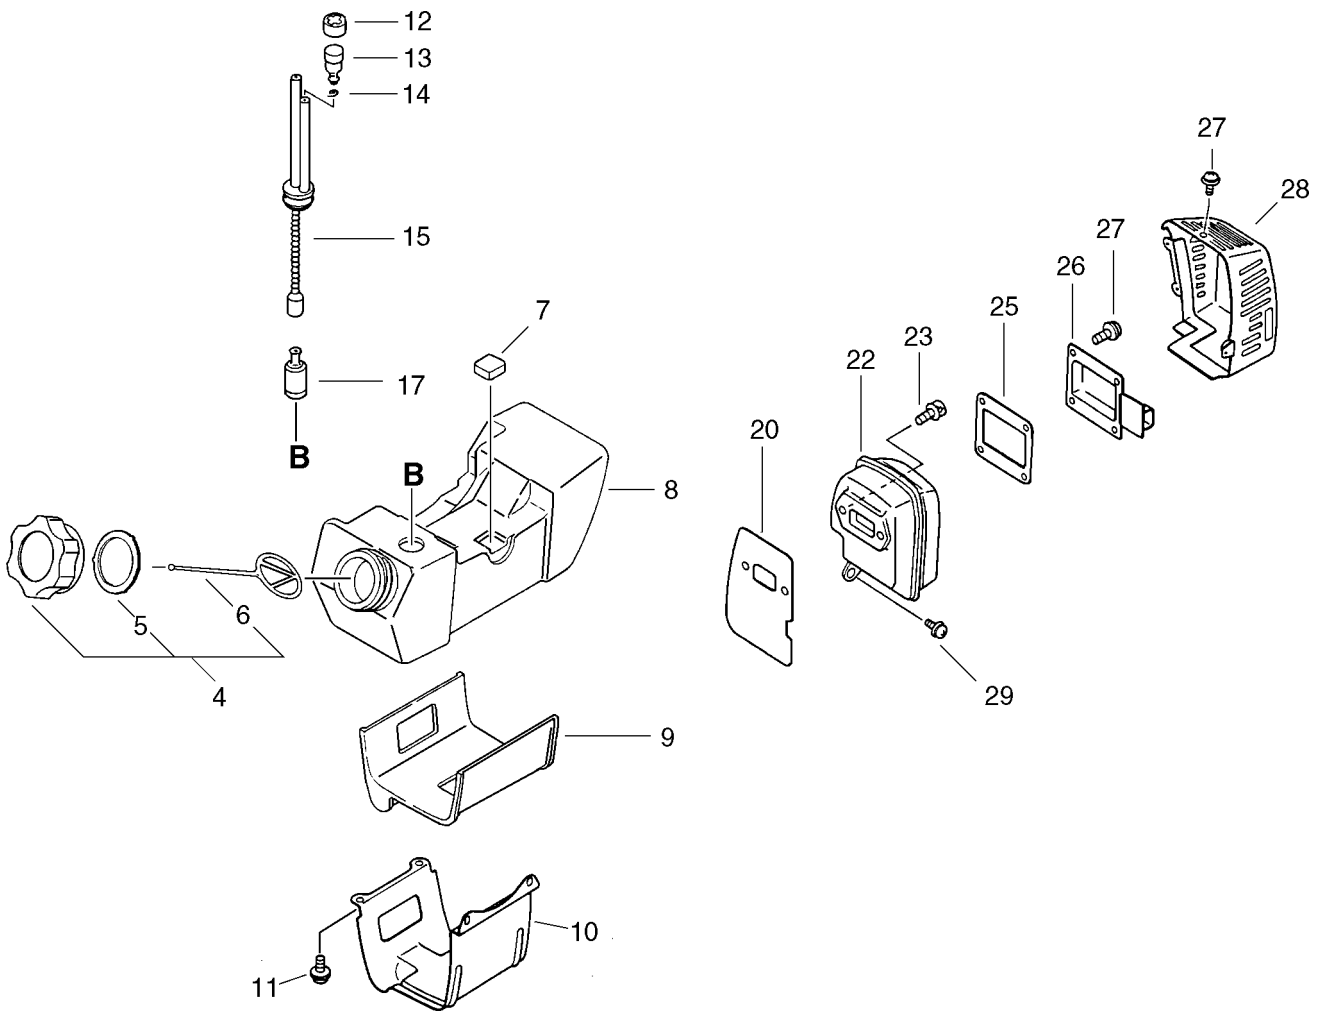

SRM-4605 5 Muffler, Fuel Tanks

KEY	LV	PART NUMBER	Q'TY	DESCRIPTION	REMARKS
4		131004-55530	1	CAP ASSY, FUEL TANK	
5	+	131016-55830	1	GASKET, FUEL CAP	
6	+	131051-56030	1	CLIP, FUEL CAP	
7		131923-11120	3	CUSHION	
8		131010-46931	1	TANK, FUEL	
9		131924-43130	1	CUSHION	
10		131910-43130	1	BRACKET, FUEL TANK (BL)	
11		900238-05014	2	SCREW 5*14	
12		131328-40630	1	COVER, VENT	
13		131300-56430	1	VALVE, CHECK	
14		132013-26630	1	CLIP	
15		132010-43130	1	PIPE, FUEL (INNER)	
17		131205-19830	1	STRAINER, FUEL	
20		145510-42231	1	GASKET, MUFFLER	
22		145610-47530	1	MUFFLER	
23		900162-05020	2	BOLT, H.S. 5*20	
25		145866-43131	1	GASKET, MUFFLER LID	
26		145867-47530	1	LID, MUFFLER	
27		900238-04010	7	SCREW 4*10	
28		145871-43130	1	COVER, MUFFLER	
29		900238-05014	1	SCREW 5*14