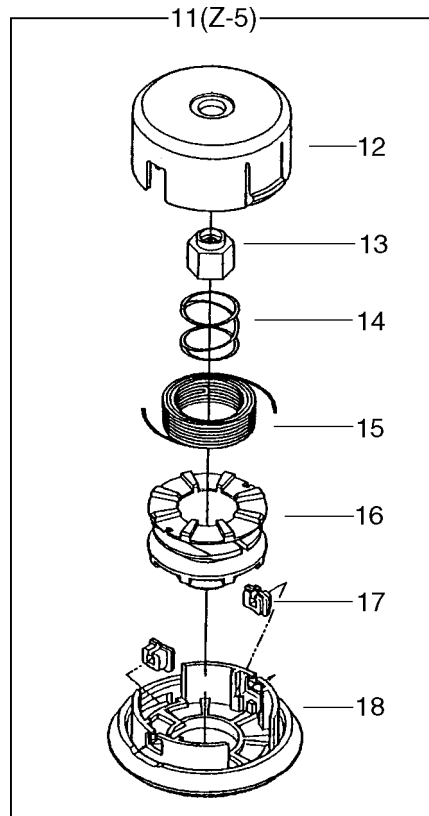

# SRM-4605 8 Gear, Blade

KEY	LV	PART NUMBER	Q'TY	DESCRIPTION	REMARKS
1		610400-56932	2	CASE ASY, GEAR	
2	+	610320-52130	1	NUT 10	
3	+	699229-56830	1	PLATE, COVER	
4	+	610314-52130	1	PLATE, ADAPTER (L)	
5	+	900720-00012	1	O-RING 12	
6	+	C535-000001	1	FIXTURE, BLADE	
11	++	610352-56830	1	PLATE, CUP	
14	++	C535-000011	1	FIXTURE, BLADE	
7	+	900702-00032	1	CIRCLIP 32	
8	+	610444-56830	1	WASHER	
9	+	900812-06201	1	BEARING, BALL 6201	
10	+	610310-56930	1	SHAFT, P.T.O.	
12	+	610300-56930	1	GEAR SET	
13	+	900810-00629	1	BEARING, BALL 629	
15	+	610473-52131	1	SPRING	
16	+	900603-50008	1	WASHER	
17	+	610434-50031	1	BOLT 8* 8	
18	+	900242-05010	1	SCREW 5*10	
19	+	91118-06030	1	BOLT	
20	+	900800-06001	1	BEARING, BALL 6001	
21	+	900803-06001	1	BEARING, BALL 6001	
22	+	900702-00028	1	CIRCLIP 28	
23	+	900701-00012	1	CIRCLIP 12	
30		X405-000001	1	SAW, BUSH CUTTER	

# SRM-4605 8 Gear, Blade

KEY	LV	PART NUMBER	Q'TY	DESCRIPTION	REMARKS
31		696001-55631	1	BLADE, 8-CUTTER 10IN	
32		695001-55631	1	SAW, CIRCULAR 10*80T	
33		P021-007470	1	SCABBARD, BLADE	
35		699200-56830	1	CAP ASSY, FREE	
36	+	610313-56830	1	PLATE, ADAPTER (U)	
37	+	699226-05430	1	HOLDER, BEARING	
38	+	900814-06202	1	BEARING, BALL 6202	
39	+	699227-04630	1	NUT	
40	+	699228-08930	1	PLATE, COVER	
41	+	900141-05012	4	BOLT 5*12	