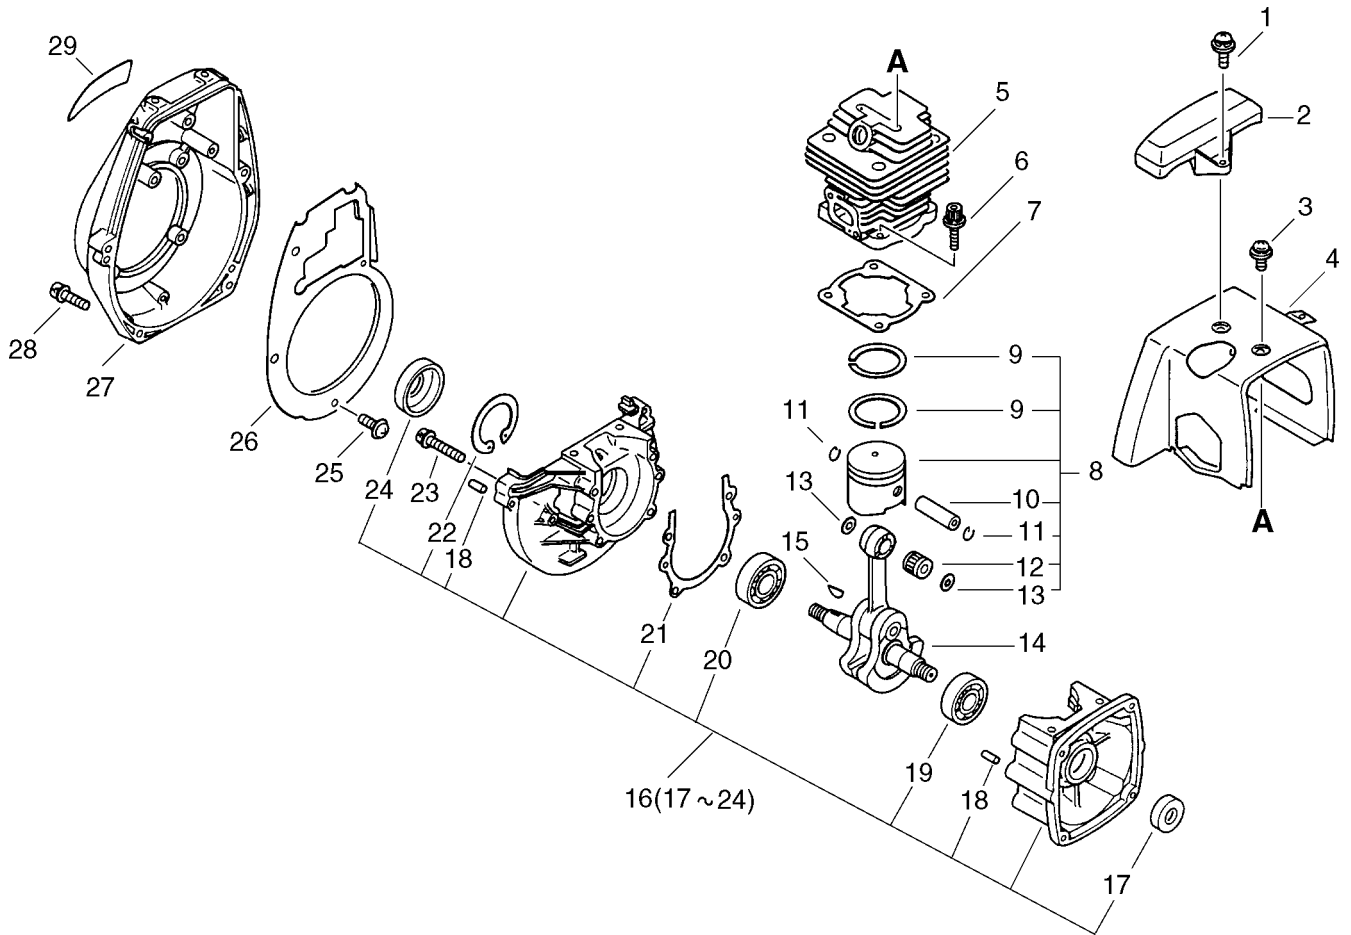

# SRM-4605 1 Cylinder, Crankcase, Piston, Fan Cover

KEY	LV	PART NUMBER	Q'TY	DESCRIPTION	REMARKS
1		900238-05014	3	SCREW 5*14	
2		159905-43130	1	GUARD, TOP	
3		900238-05010	1	SCREW 5*10	
4		101514-42230	1	COVER, CYLINDER (BS)	
5		101011-47530	1	CYLINDER	
6		900162-05020	4	BOLT, H.S. 5*20	
7		101010-42231	1	GASKET, CYL. BASE	
8		100000-43231	1	PISTON KIT	
9	+	100011-43230	2	RING, PISTON	
10	+	100013-00410	1	PIN, PISTON	
11	+	100015-00120	2	CIRCLIP, PISTON PIN	
12	+	100012-12331	1	BEARING, NEEDLE	
13	+	V307-000050	2	WASHER, CIRCULAR 10	
14		100100-43130	1	CRANKSHAFT ASSY	
15		100142-12330	1	KEY, WOODRUFF	
16		100204-42230	1	CRANKCASE KIT	
17	+	100212-27930	1	OILSEAL	
18	+	100215-02830	4	PIN, DOWEL	
19	+	94035-36201	1	BEARING BALL	
20	+	900810-36202	1	BEARING, BALL 6202	
21	+	100242-42230	1	GASKET, CRANKCASE	
22	+	900702-00035	1	CIRCLIP 35	
24	+	100213-02830	1	OILSEAL	
23		900162-05030	4	BOLT, H.S. 5*30	

KEY	LV	PART NUMBER	Q'TY	DESCRIPTION	REMARKS
25		900238-04010	4	SCREW 4*10	
26		101534-42230	1	PLATE, GUIDE	
27		101511-42230	1	COVER, FAN (BS)	
28		91118-05025	4	BOLT	
29		X547-000270	1	LABEL, ECHO	

**SRM-4605 2 Starter**

KEY	LV	PART NUMBER	Q'TY	DESCRIPTION	REMARKS
1		159017-10230	1	PLUG, SPARK (RCJ-7Y)	
2		159011-03432	1	COIL, SPARK PLUG	
3		159012-01620	1	CAP, SPARK PLUG	
4		156112-40630	1	GROMMET	
5		162021-42230	1	LEAD	
6		156635-43130	1	LEAD, GROUND	
7		900238-05010	1	SCREW 5*10	
8		156601-12920	1	COIL,IGNITION	
9		900238-05020	2	SCREW 5*20	
10		156801-42230	1	FLYWHEEL	
11		900600-00010	1	WASHER 10	
12		900605-00010	1	WASHER, SPRING 10	
13		900503-00010	1	NUT 10 (3N *1.25)	
14		175049-03920	2	WASHER	
15		175009-42231	2	SHOE, CLUTCH	
16		175018-42230	1	SPRING, CLUTCH	
17		175048-03920	2	WASHER	
18		175046-06230	2	BOLT, CLUTCH	
19		175005-43130	1	DRUM, CLUTCH	
20		900702-00028	1	CIRCLIP 28	
21		900807-06001	2	BEARING, BALL 6001	
22		900701-00012	1	CIRCLIP 12	
23		91118-05020	4	BOLT	
24		P021-012920	1	CASE,CLUTCH ASY	