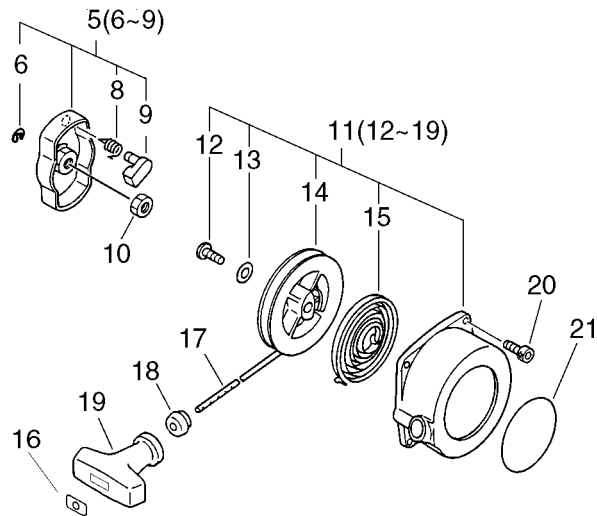

# SRM-4605 1 Cylinder, Crankcase, Piston, Fan Cover

KEY	LV	PART NUMBER	Q'TY	DESCRIPTION	REMARKS
1		900238-05014	3	SCREW 5*14	
2		159905-43130	1	GUARD, TOP	
3		900238-05010	1	SCREW 5*10	
4		101514-42230	1	COVER, CYLINDER (BS)	
5		101011-47530	1	CYLINDER	
6		900162-05020	4	BOLT, H.S. 5*20	
7		101010-42231	1	GASKET, CYL. BASE	
8		100000-43231	1	PISTON KIT	
9	+	100011-43230	2	RING, PISTON	
10	+	100013-00410	1	PIN, PISTON	
11	+	100015-00120	2	CIRCLIP, PISTON PIN	
12	+	100012-12331	1	BEARING, NEEDLE	
13	+	V307-000050	2	WASHER, CIRCULAR 10	
14		100100-43130	1	CRANKSHAFT ASSY	
15		100142-12330	1	KEY, WOODRUFF	
16		100204-42230	1	CRANKCASE KIT	
17	+	100212-27930	1	OILSEAL	
18	+	100215-02830	4	PIN, DOWEL	
19	+	94035-36201	1	BEARING BALL	
20	+	900810-36202	1	BEARING, BALL 6202	
21	+	100242-42230	1	GASKET, CRANKCASE	
22	+	900702-00035	1	CIRCLIP 35	
24	+	100213-02830	1	OILSEAL	
23		900162-05030	4	BOLT, H.S. 5*30	

KEY	LV	PART NUMBER	Q'TY	DESCRIPTION	REMARKS
25		900238-04010	4	SCREW 4*10	
26		101534-42230	1	PLATE, GUIDE	
27		101511-42230	1	COVER, FAN (BS)	
28		91118-05025	4	BOLT	
29		X547-000270	1	LABEL, ECHO	

**SRM-4605 2 Starter**

KEY	LV	PART NUMBER	Q'TY	DESCRIPTION	REMARKS
1		159017-10230	1	PLUG, SPARK (RCJ-7Y)	
2		159011-03432	1	COIL, SPARK PLUG	
3		159012-01620	1	CAP, SPARK PLUG	
4		156112-40630	1	GROMMET	
5		162021-42230	1	LEAD	
6		156635-43130	1	LEAD, GROUND	
7		900238-05010	1	SCREW 5*10	
8		156601-12920	1	COIL,IGNITION	
9		900238-05020	2	SCREW 5*20	
10		156801-42230	1	FLYWHEEL	
11		900600-00010	1	WASHER 10	
12		900605-00010	1	WASHER, SPRING 10	
13		900503-00010	1	NUT 10 (3N *1.25)	
14		175049-03920	2	WASHER	
15		175009-42231	2	SHOE, CLUTCH	
16		175018-42230	1	SPRING, CLUTCH	
17		175048-03920	2	WASHER	
18		175046-06230	2	BOLT, CLUTCH	
19		175005-43130	1	DRUM, CLUTCH	
20		900702-00028	1	CIRCLIP 28	
21		900807-06001	2	BEARING, BALL 6001	
22		900701-00012	1	CIRCLIP 12	
23		91118-05020	4	BOLT	
24		P021-012920	1	CASE,CLUTCH ASY	