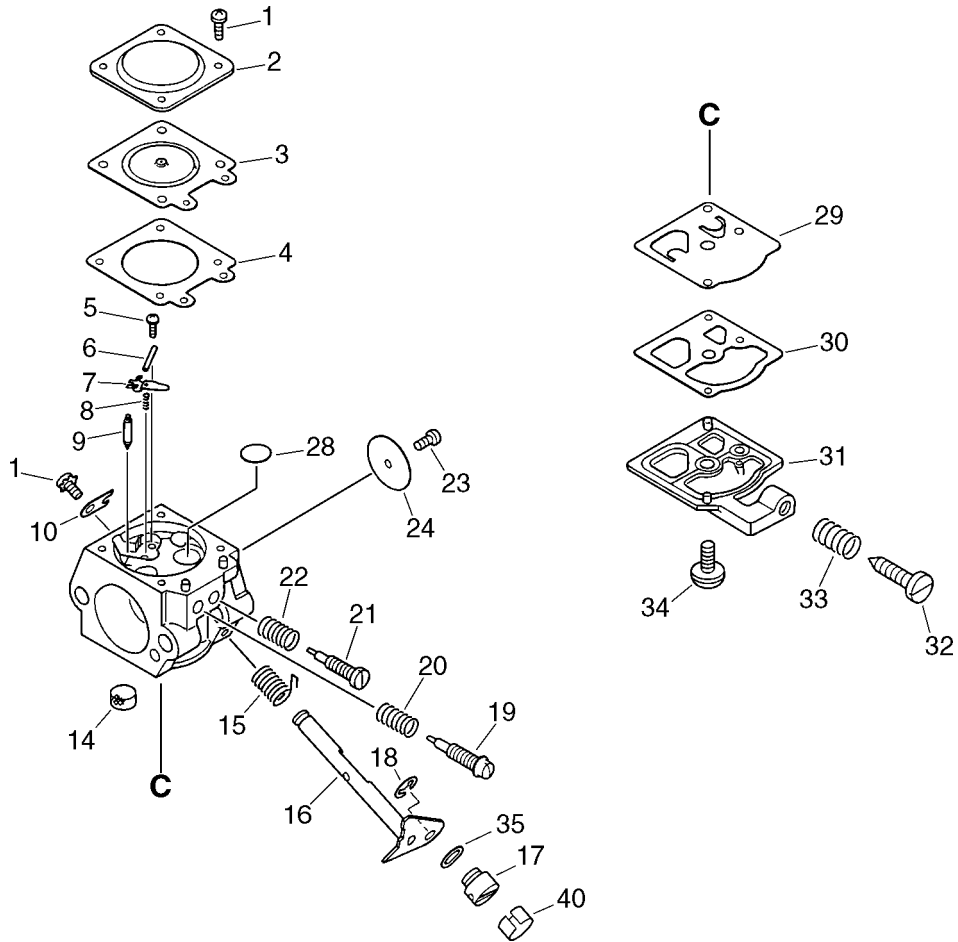

SRM-4605 10 Carburetor

KEY	LV	PART NUMBER	Q'TY	DESCRIPTION	REMARKS		
		30	+	123125-15030	1	GASKET, FUEL PUMP	
		31	+	123124-24430	1	COVER, FUEL PUMP	
		32	+	123134-04260	1	SCREW, IDLE ADJUST	
		33	+	123133-06320	1	SPRING, IDLE ADJUST	
		34	+	123110-03930	1	SCREW, PUMP COVER	
		35	+	123149-26030	1	WASHER	
		40		101121-56430	1	SPRING, FLAT