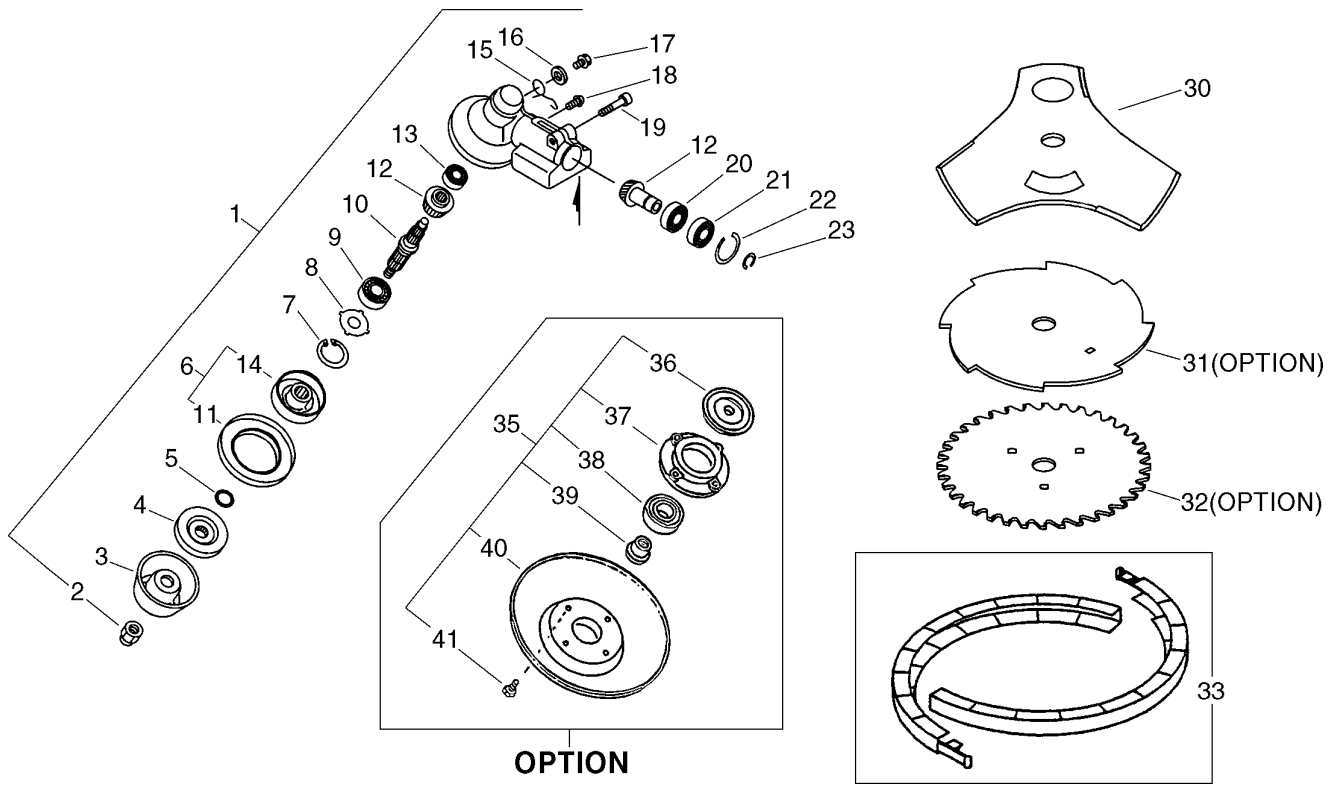

SRM-4605 8 Gear, Blade

KEY	LV	PART NUMBER	Q'TY	DESCRIPTION	REMARKS
31		696001-55631	1	BLADE, 8-CUTTER 10IN	
32		695001-55631	1	SAW, CIRCULAR 10*80T	
33		P021-007470	1	SCABBARD, BLADE	
35		699200-56830	1	CAP ASSY, FREE	
36	+	610313-56830	1	PLATE, ADAPTER (U)	
37	+	699226-05430	1	HOLDER, BEARING	
38	+	900814-06202	1	BEARING, BALL 6202	
39	+	699227-04630	1	NUT	
40	+	699228-08930	1	PLATE, COVER	
41	+	900141-05012	4	BOLT 5*12