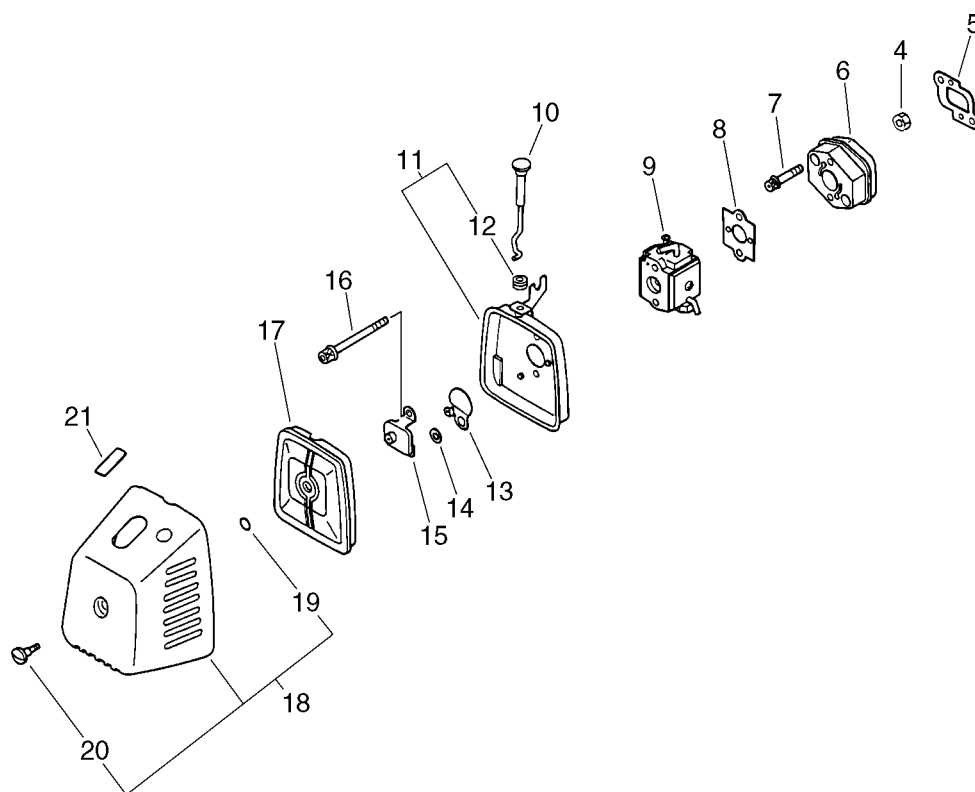

SRM-4605 4 Air Cleaner, Carburetor

KEY	LV	PART NUMBER	Q'TY	DESCRIPTION	REMARKS
4		900500-00005	2	NUT 5	
5		130016-42231	1	GASKET, INTAKE	
6		130017-43130	1	INSULATOR	
7		900162-05025	2	BOLT, H.S. 5*25	
8		130016-06232	1	GASKET, INTAKE	
9		123000-47532	1	CARBURETOR ASSY	
10		178510-47530	1	ROD, CHOKE	
11		130301-43130	1	CASE, AIR CLEANER	
12	+	178810-05230	1	GROMMET	
13		178515-43130	1	SHUTTER, CHOKE	
14		178516-00830	2	SPACER	
15		129006-43130	1	PLATE	
16		900242-05057	2	SCREW 5*57	
17		130310-43130	1	FILTER, AIR	
18		130302-43132	1	COVER ASSY, AIR CLN.	
19	+	900720-00004	1	O-RING (P-4)	
20	+	130415-40630	1	SCREW	
21		890121-47530	1	LABEL, CHOKE