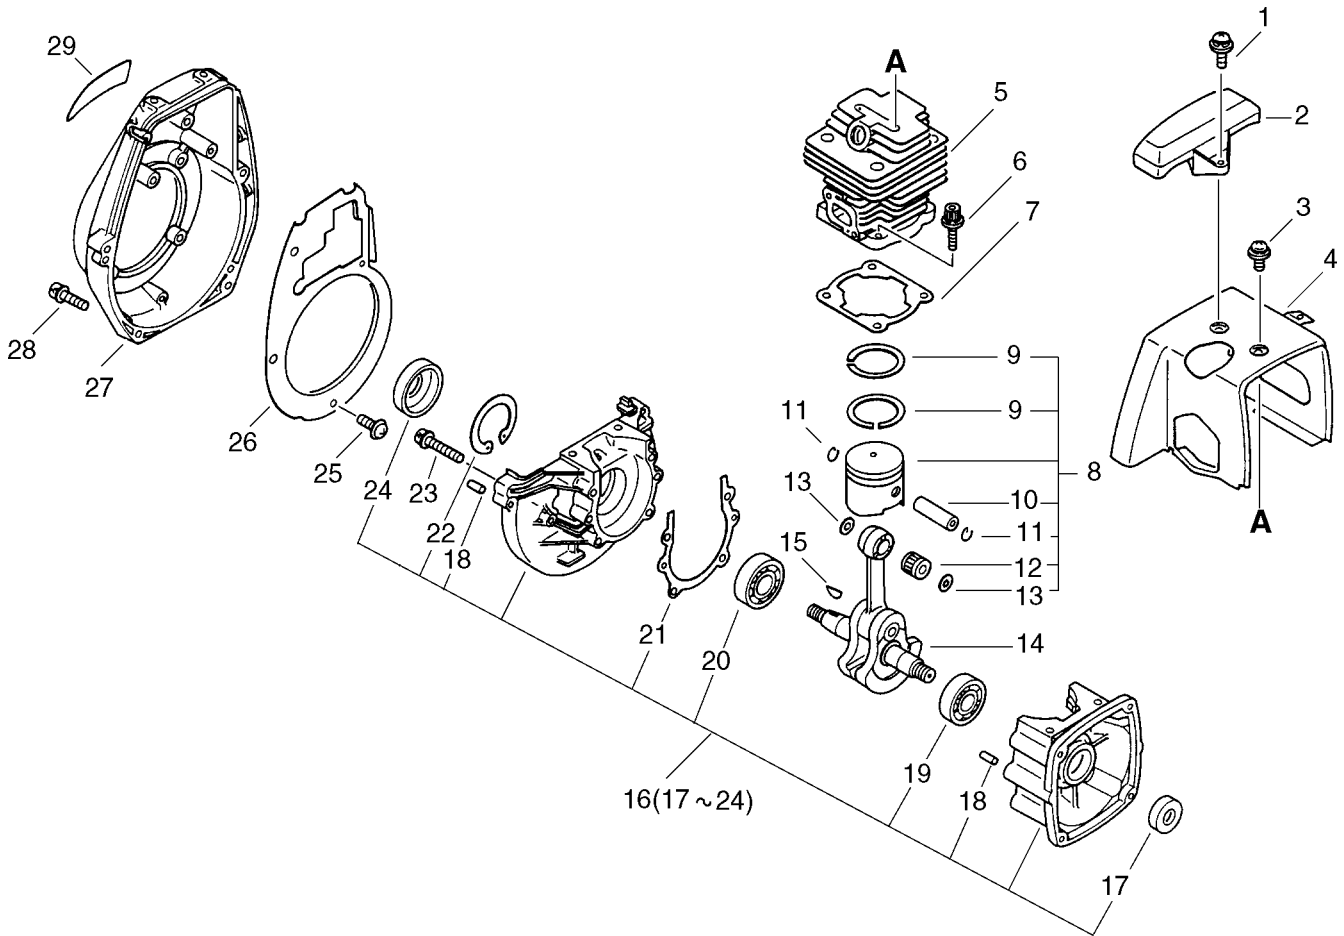

# SRM-4605 1 Cylinder, Crankcase, Piston, Fan Cover

KEY	LV	PART NUMBER	Q'TY	DESCRIPTION	REMARKS
1		900238-05014	3	SCREW 5*14	
2		159905-43130	1	GUARD, TOP	
3		900238-05010	1	SCREW 5*10	
4		101514-42230	1	COVER, CYLINDER (BS)	
5		101011-47530	1	CYLINDER	
6		900162-05020	4	BOLT, H.S. 5*20	
7		101010-42231	1	GASKET, CYL. BASE	
8		100000-43231	1	PISTON KIT	
9	+	100011-43230	2	RING, PISTON	
10	+	100013-00410	1	PIN, PISTON	
11	+	100015-00120	2	CIRCLIP, PISTON PIN	
12	+	100012-12331	1	BEARING, NEEDLE	
13	+	V307-000050	2	WASHER, CIRCULAR 10	
14		100100-43130	1	CRANKSHAFT ASSY	
15		100142-12330	1	KEY, WOODRUFF	
16		100204-42230	1	CRANKCASE KIT	
17	+	100212-27930	1	OILSEAL	
18	+	100215-02830	4	PIN, DOWEL	
19	+	94035-36201	1	BEARING BALL	
20	+	900810-36202	1	BEARING, BALL 6202	
21	+	100242-42230	1	GASKET, CRANKCASE	
22	+	900702-00035	1	CIRCLIP 35	
24	+	100213-02830	1	OILSEAL	
23		900162-05030	4	BOLT, H.S. 5*30	

KEY	LV	PART NUMBER	Q'TY	DESCRIPTION	REMARKS
25		900238-04010	4	SCREW 4*10	
26		101534-42230	1	PLATE, GUIDE	
27		101511-42230	1	COVER, FAN (BS)	
28		91118-05025	4	BOLT	
29		X547-000270	1	LABEL, ECHO	

**SRM-4605 2 Starter**

KEY	LV	PART NUMBER	Q'TY	DESCRIPTION	REMARKS
1		159017-10230	1	PLUG, SPARK (RCJ-7Y)	
2		159011-03432	1	COIL, SPARK PLUG	
3		159012-01620	1	CAP, SPARK PLUG	
4		156112-40630	1	GROMMET	
5		162021-42230	1	LEAD	
6		156635-43130	1	LEAD, GROUND	
7		900238-05010	1	SCREW 5*10	
8		156601-12920	1	COIL,IGNITION	
9		900238-05020	2	SCREW 5*20	
10		156801-42230	1	FLYWHEEL	
11		900600-00010	1	WASHER 10	
12		900605-00010	1	WASHER, SPRING 10	
13		900503-00010	1	NUT 10 (3N *1.25)	
14		175049-03920	2	WASHER	
15		175009-42231	2	SHOE, CLUTCH	
16		175018-42230	1	SPRING, CLUTCH	
17		175048-03920	2	WASHER	
18		175046-06230	2	BOLT, CLUTCH	
19		175005-43130	1	DRUM, CLUTCH	
20		900702-00028	1	CIRCLIP 28	
21		900807-06001	2	BEARING, BALL 6001	
22		900701-00012	1	CIRCLIP 12	
23		91118-05020	4	BOLT	
24		P021-012920	1	CASE,CLUTCH ASY	