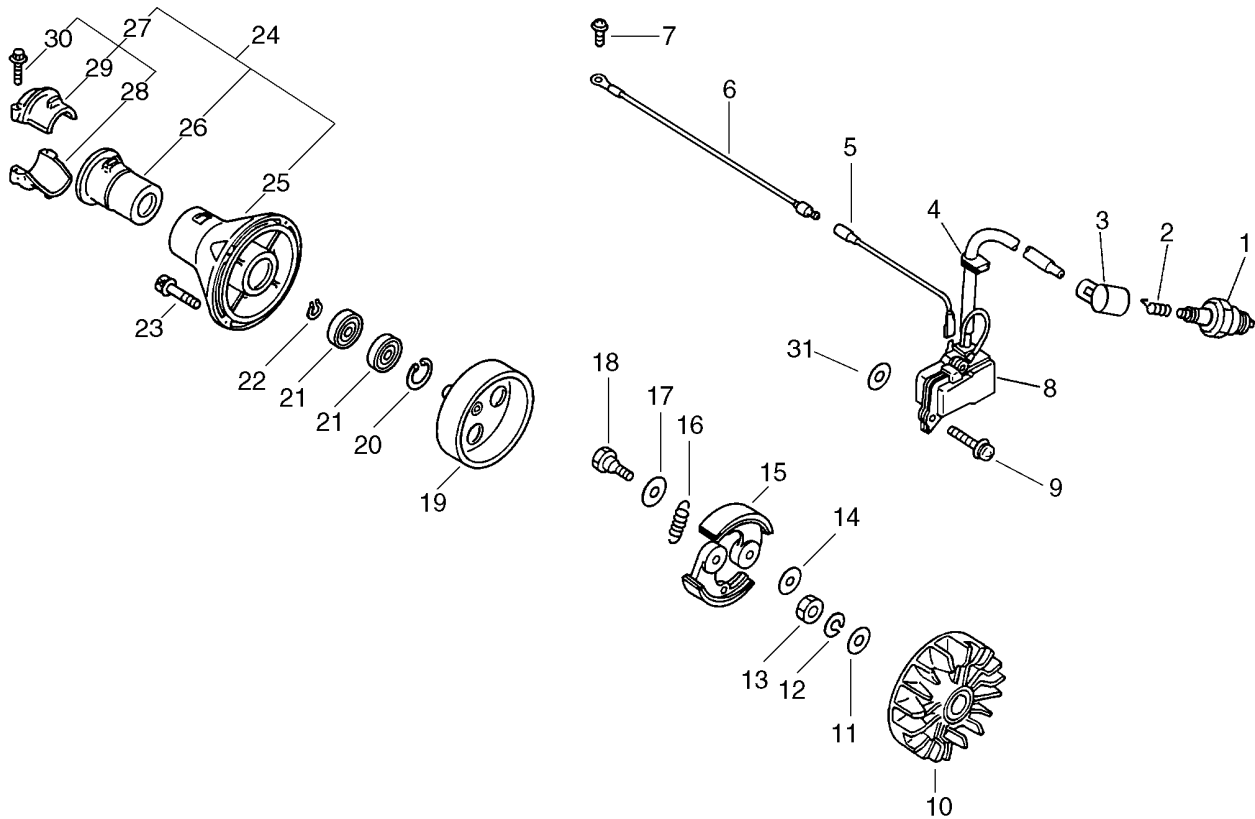

# SRM-4605 1 Cylinder, Crankcase, Piston, Fan Cover

KEY	LV	PART NUMBER	Q'TY	DESCRIPTION	REMARKS
1		900238-05014	3	SCREW 5*14	
2		159905-43130	1	GUARD, TOP	
3		900238-05010	1	SCREW 5*10	
4		101514-42230	1	COVER, CYLINDER (BS)	
5		101011-47530	1	CYLINDER	
6		900162-05020	4	BOLT, H.S. 5*20	
7		101010-42231	1	GASKET, CYL. BASE	
8		100000-43231	1	PISTON KIT	
9	+	100011-43230	2	RING, PISTON	
10	+	100013-00410	1	PIN, PISTON	
11	+	100015-00120	2	CIRCLIP, PISTON PIN	
12	+	100012-12331	1	BEARING, NEEDLE	
13	+	V307-000050	2	WASHER, CIRCULAR 10	
14		100100-43130	1	CRANKSHAFT ASSY	
15		100142-12330	1	KEY, WOODRUFF	
16		100204-42230	1	CRANKCASE KIT	
17	+	100212-27930	1	OILSEAL	
18	+	100215-02830	4	PIN, DOWEL	
19	+	94035-36201	1	BEARING BALL	
20	+	900810-36202	1	BEARING, BALL 6202	
21	+	100242-42230	1	GASKET, CRANKCASE	
22	+	900702-00035	1	CIRCLIP 35	
24	+	100213-02830	1	OILSEAL	
23		900162-05030	4	BOLT, H.S. 5*30	

KEY	LV	PART NUMBER	Q'TY	DESCRIPTION	REMARKS
25		900238-04010	4	SCREW 4*10	
26		101534-42230	1	PLATE, GUIDE	
27		101511-42230	1	COVER, FAN (BS)	
28		91118-05025	4	BOLT	
29		X547-000270	1	LABEL, ECHO	

**SRM-4605 2 Starter**

KEY	LV	PART NUMBER	Q'TY	DESCRIPTION	REMARKS
1		159017-10230	1	PLUG, SPARK (RCJ-7Y)	
2		159011-03432	1	COIL, SPARK PLUG	
3		159012-01620	1	CAP, SPARK PLUG	
4		156112-40630	1	GROMMET	
5		162021-42230	1	LEAD	
6		156635-43130	1	LEAD, GROUND	
7		900238-05010	1	SCREW 5*10	
8		156601-12920	1	COIL,IGNITION	
9		900238-05020	2	SCREW 5*20	
10		156801-42230	1	FLYWHEEL	
11		900600-00010	1	WASHER 10	
12		900605-00010	1	WASHER, SPRING 10	
13		900503-00010	1	NUT 10 (3N *1.25)	
14		175049-03920	2	WASHER	
15		175009-42231	2	SHOE, CLUTCH	
16		175018-42230	1	SPRING, CLUTCH	
17		175048-03920	2	WASHER	
18		175046-06230	2	BOLT, CLUTCH	
19		175005-43130	1	DRUM, CLUTCH	
20		900702-00028	1	CIRCLIP 28	
21		900807-06001	2	BEARING, BALL 6001	
22		900701-00012	1	CIRCLIP 12	
23		91118-05020	4	BOLT	
24		P021-012920	1	CASE,CLUTCH ASY	