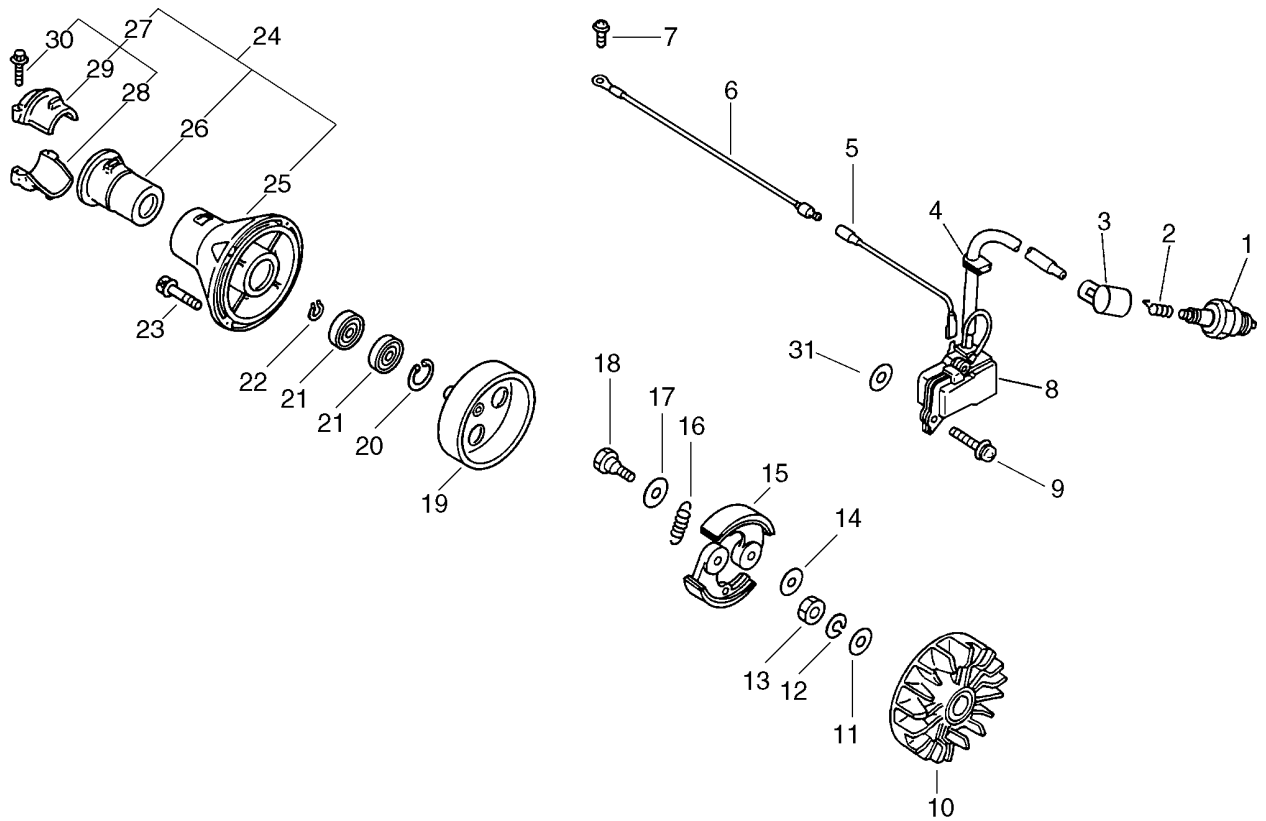

SRM-4605 3 Magneto, Clutch

KEY	LV	PART NUMBER	Q'TY	DESCRIPTION	REMARKS
		25	+	610205-43131	1 CASE, CLUTCH DRUM
		26	+	610910-51830	1 CUSHION
		52	+	P021-012810	2 HOLDER KIT
		28	++	610922-55630	1 HOLDER, PIPE
		29	++	610922-43130	1 HOLDER, MAIN PIPE
		30	++	91118-05025	2 BOLT
		31		900600-00006	2 WASHER 6