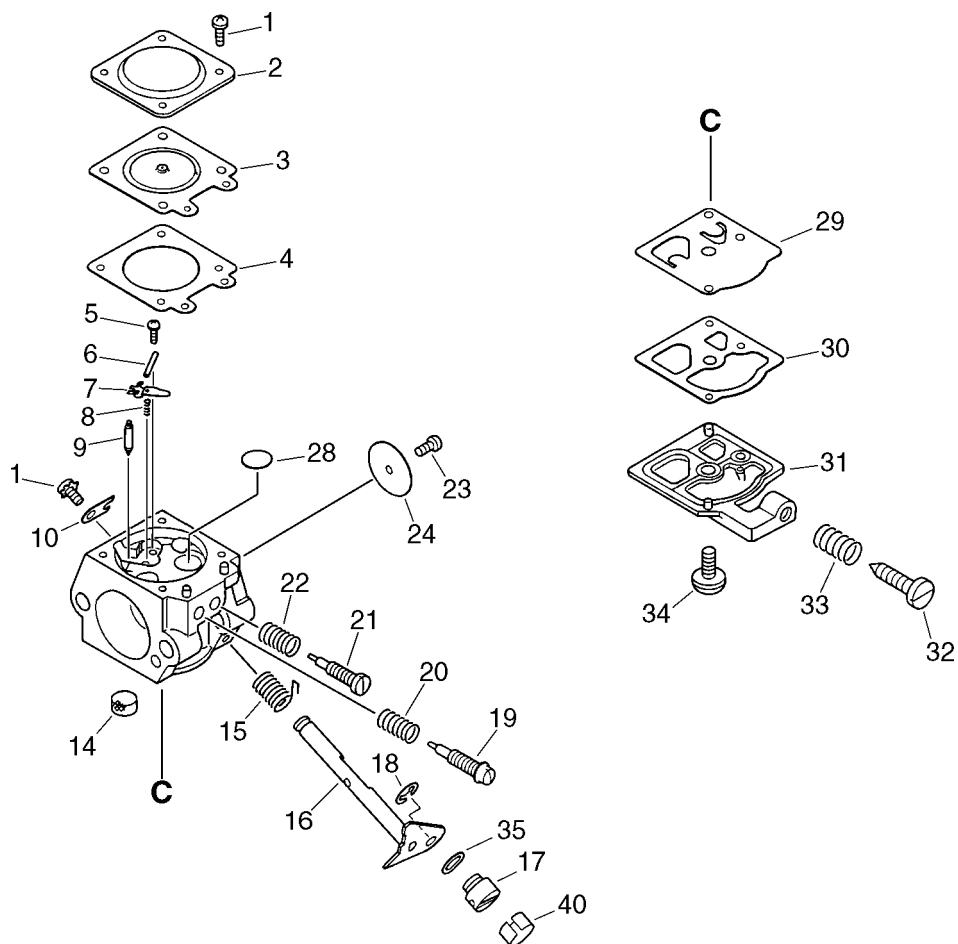

SRM-4605 10 Carburetor

KEY	LV	PART NUMBER	Q'TY	DESCRIPTION	REMARKS
		123000-47532	1	CARBURETOR ASSY	
1	+	123130-02960	5	SCREW	
2	+	123142-03930	1	COVER, M. DIAPHRAGM	
3	+	123141-03930	1	DIAPHRAGM, METERING	
4	+	123140-03930	1	GASKET, M. DIAPHRAGM	
5	+	123139-03930	1	SCREW, M. LEVER PIN	
6	+	123138-03930	1	PIN, METERING LEVER	
7	+	123123-03930	1	LEVER, METERING	
8	+	123122-47530	1	SPRING, METER. LEVER	
9	+	123137-04260	1	VALVE, INLET NEEDLE	
10	+	123127-03930	1	CLIP, THROTTLE SHAFT	
14	+	123126-10631	1	SCREEN, INLET	
15	+	123113-47530	1	SPRING, THR. RTN.	
16	+	123117-05020	1	SHAFT, THROTTLE	
17	+	123172-26030	1	SWIVEL	
18	+	123173-07930	1	CLIP	
19	+	123120-47530	1	NEEDLE, HIGH SPEED	
20	+	123119-22130	1	SPRING, NEEDLE	
21	+	123118-40430	1	NEEDLE, IDLE	
22	+	123121-22130	1	SPRING, NEEDLE	
23	+	123114-38830	1	SCREW	
24	+	123116-10530	1	VALVE, THROTTLE	
28	+	123146-10631	1	PLUG, WELCH	
29	+	123112-15030	1	DIAPHRAGM, FUEL PUMP