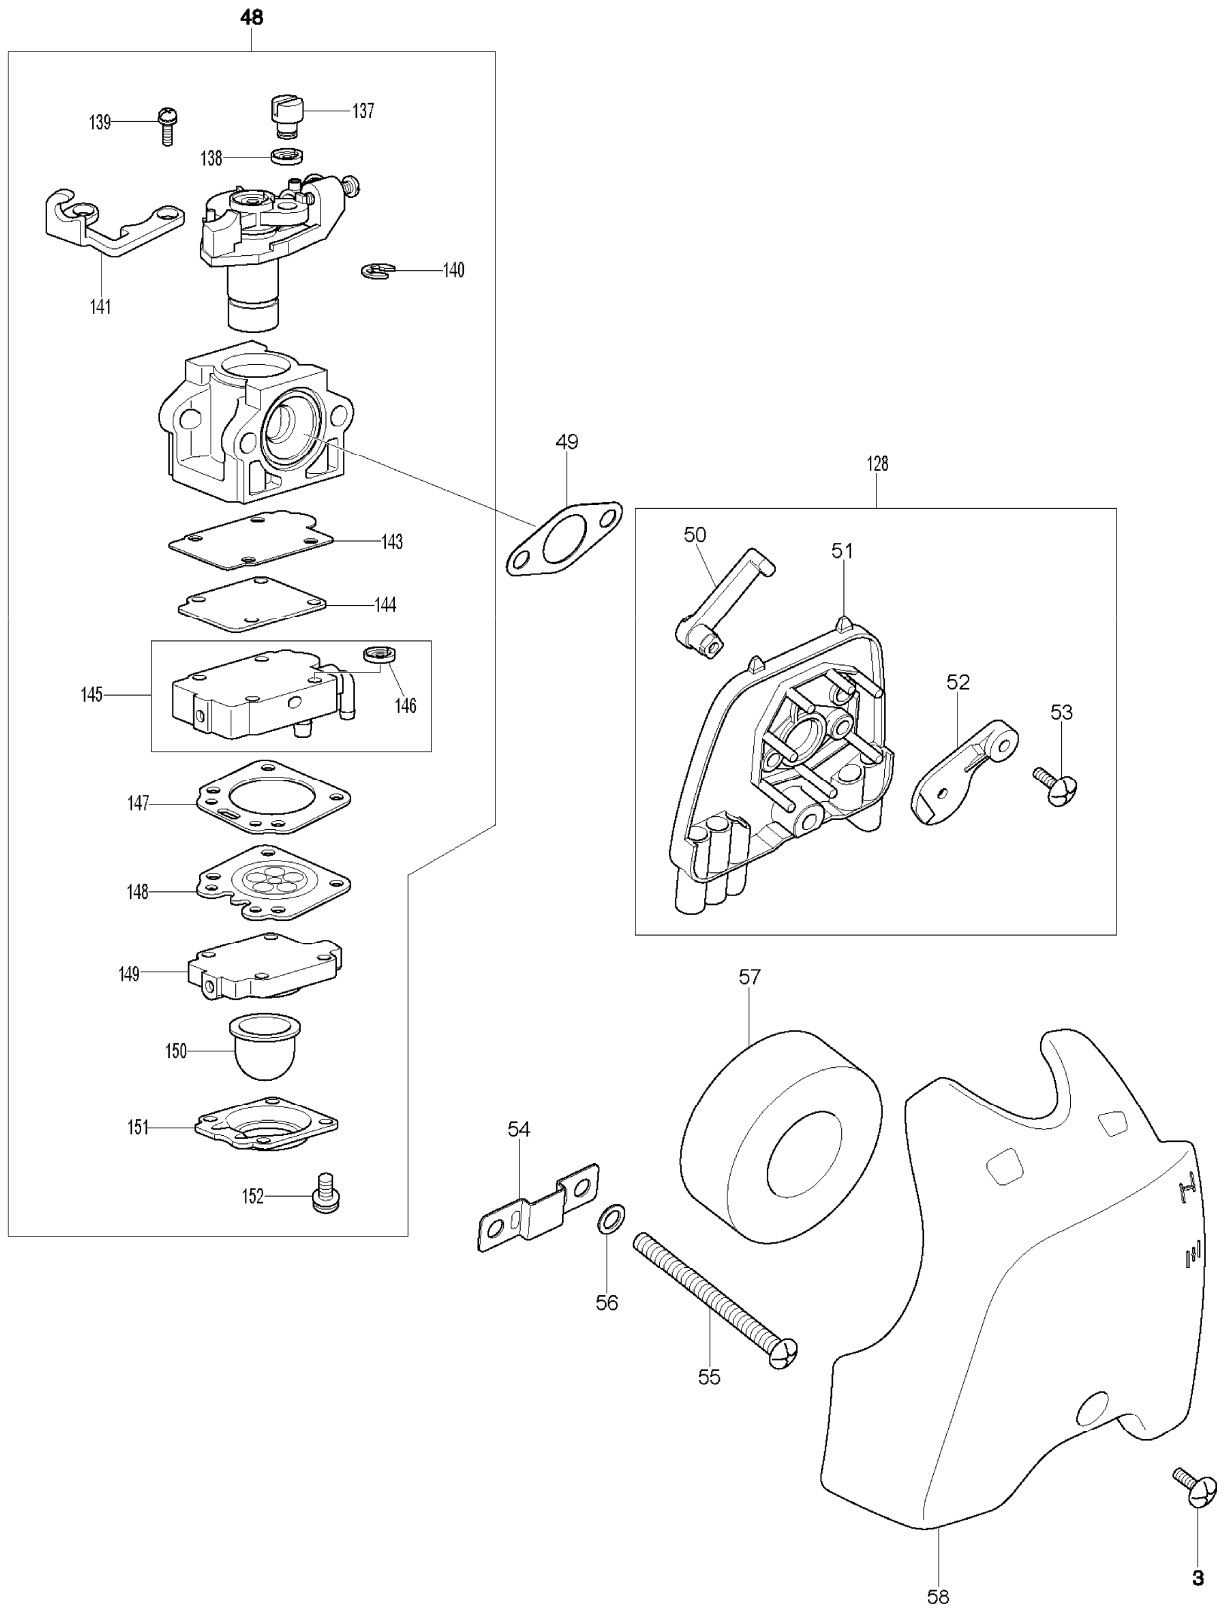

SERVICE DRAWING

MODEL NO. EM2600U