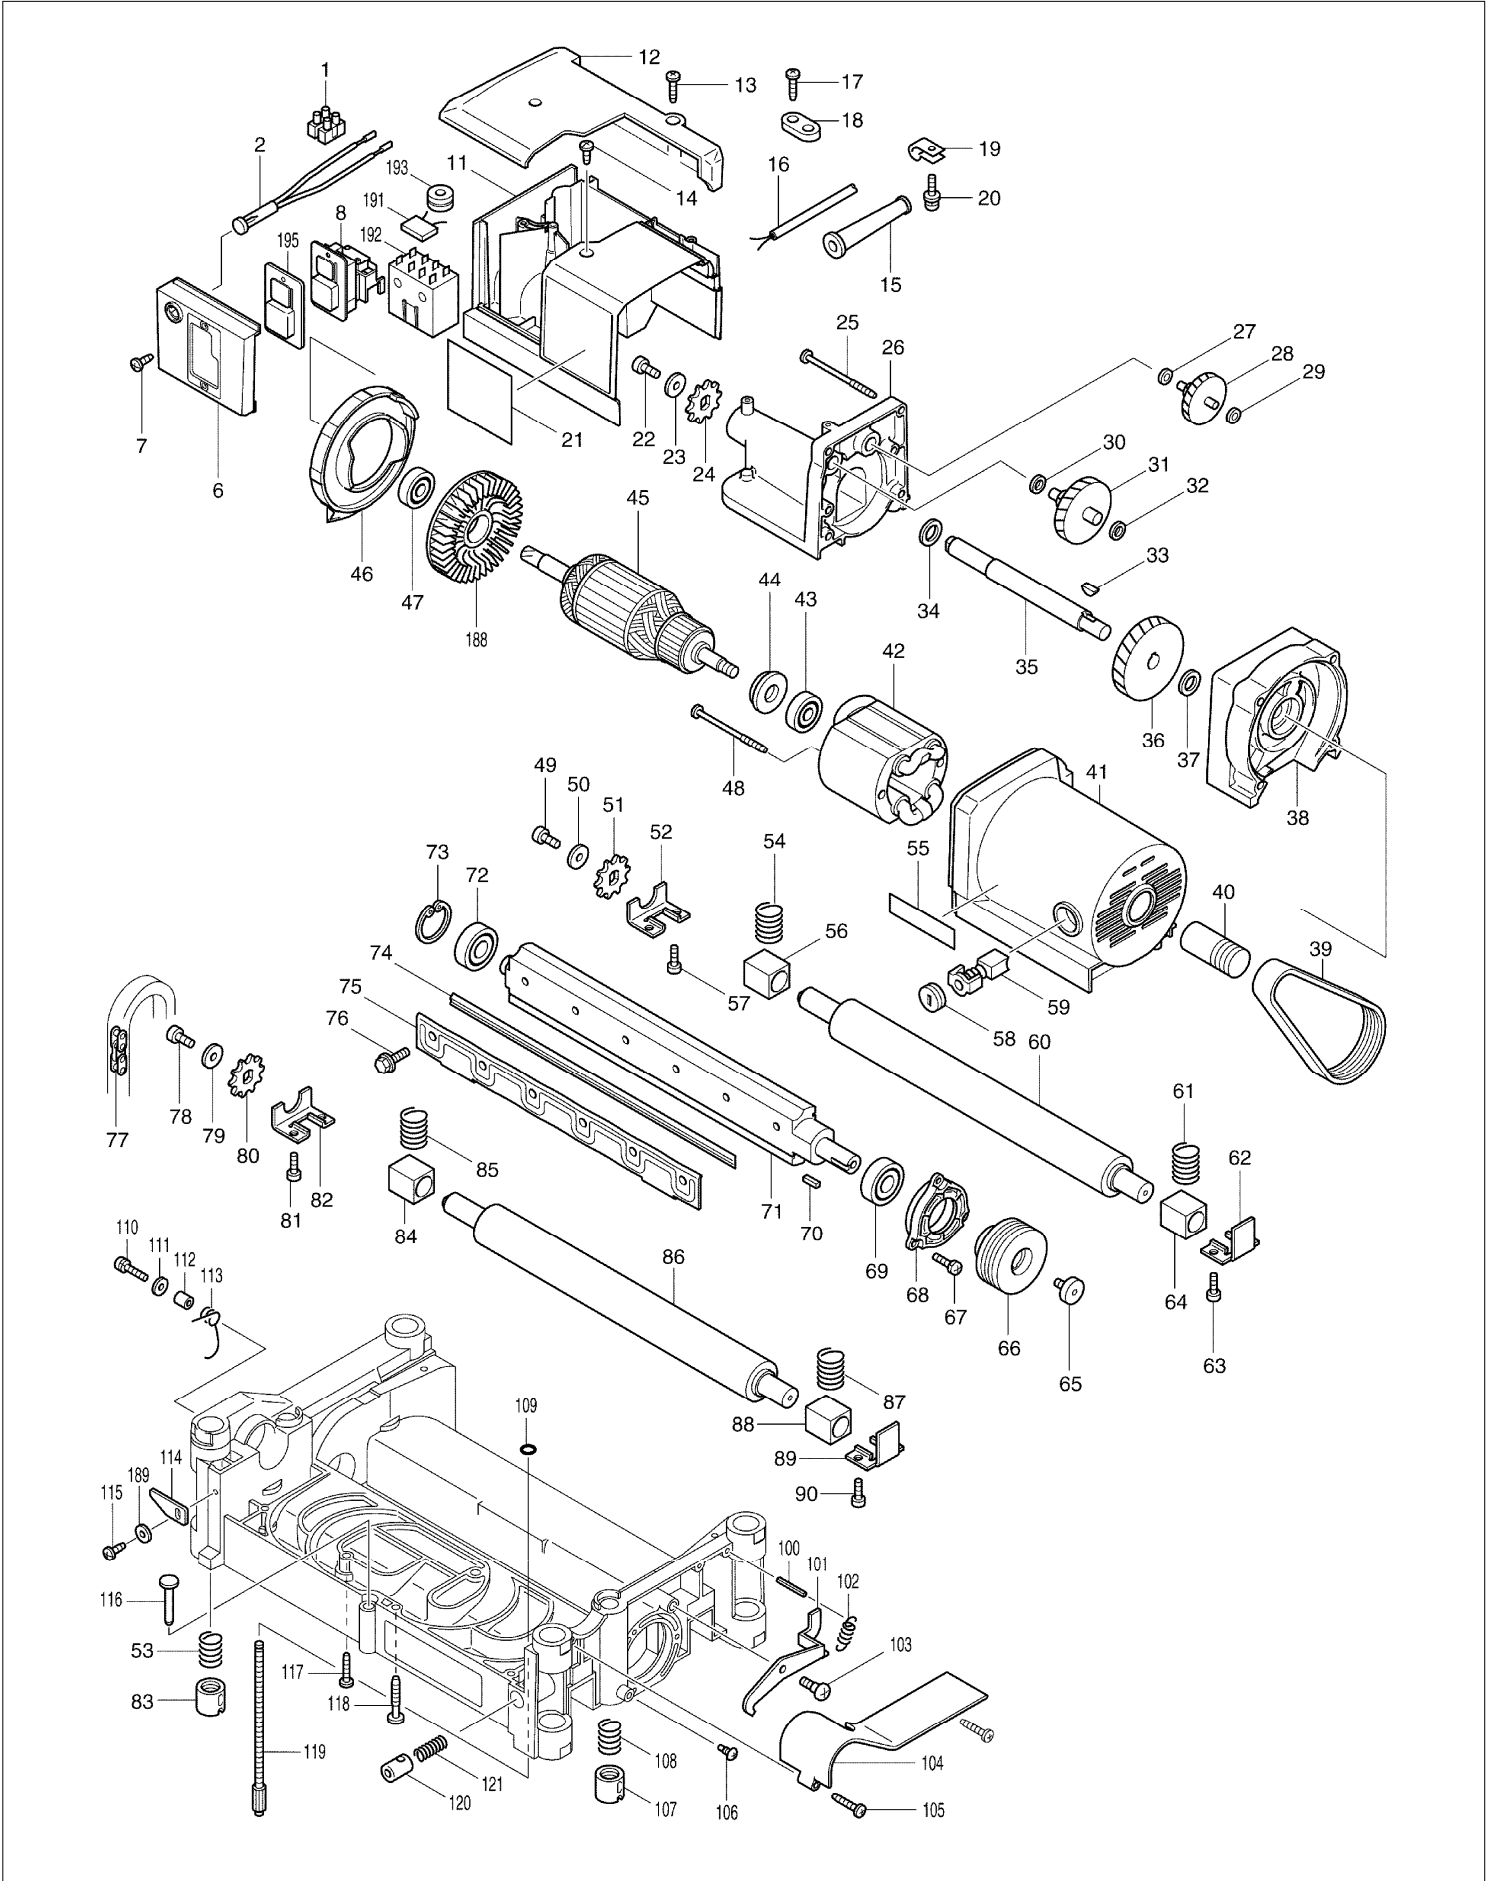

SPARE PARTS LIST

MODEL NO. 2012NB

ITEM	PART NO.	DESCRIPTION	QTY	NOTE
188	240003-4	FAN 80	1	
189	941051-3	FLAT WASHER 4	1	
191	645200-1	NOISE SUPPRESSOR	1	
192	638897-3	RELAY UNIT	1	
193	688131-1	LINE FILTER	1	
194	282017-7	CHAIN	1	
195	414301-4	DUST COVER	1	
A01	762014-4	MAGNETIC HOLDER	2	
A02	782203-5	SOCKET WRENCH 9	1	
A03	783208-8	HEX. WRENCH 2.5	1	
A04	824002-0	PLASTIC CASE	1	
A05	122696-8	HOOD ASS'Y	1	
A06	194053-0	STAND SET	1	

SERVICE DRAWING

MODEL NO. 2012NB