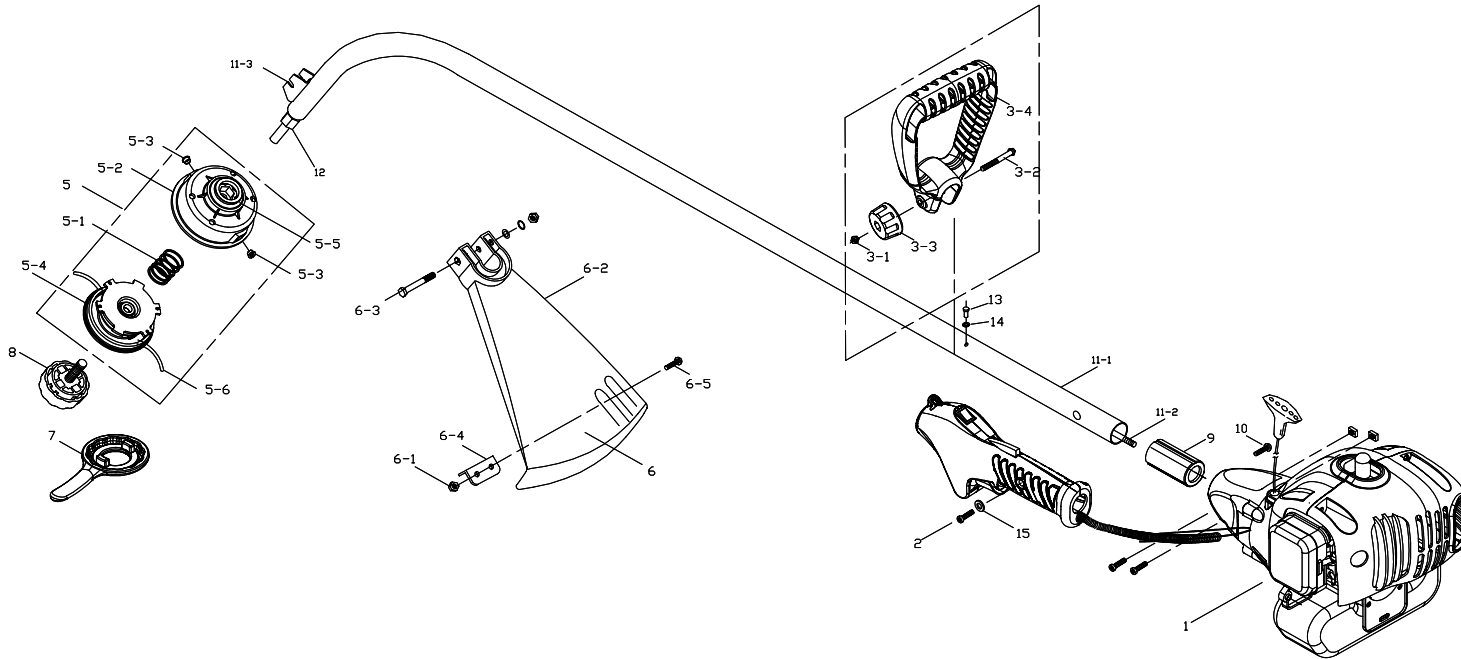

***С*ЧАМПИОН**

Триммер СЧАМПИОН Т251

CHAMPION

String Trimmer

T251

SPARE PARTS LIST

No.	STK CODE	Parts No.	Description	Q
1		9228-335101	ENG ASS'Y	1
2		6SDAB-05-08	SCREW	2
3		9228-334509	HANDLE ASS'Y	1
3-1		6NAB-06	NUT	1
3-2		9SXDB-06-50	SCREW	1
3-3		6056-230302	KNOB	1
3-4		9068-334501	HANDLE	1
5		9228-A10105	KIT, STRING HEAD	1
5-1		6024-230701	SPRING	1
5-2		6064-230701	STRING BOX	1
5-3		6140-230701	PEG EYE	2
5-4		6228-230704	KIT, CUTTING	1
5-5		9072-A10101	INNER SPOOL	1
5-6		9194-331101	STRING	1
6		9228-A10113	COVER ASS'Y	1
6-1		6NGB-10/24	NUT	2
6-2		9017-A10101	COVER	1
6-3		9125-3310T1	KIT, SCREW	1
6-4		9250-330301	KIT, KNIFE	1
6-5		9SKKBY10/24-0.62	SCREW	2
7		9042-330101	WRENCH	1
8		9228-331011	KNOB ASS'Y	1
9		9059-332601	PRECAUTION COVER	1
10		6SDABB05-14	SCREW	1
11		9228-332621	BAG BEHIND	1
11-1		9228-332620	HOUSING ASS'Y, OUTER	1
11-2		9111-332607	FLEXIBLE SHAFT	1
11-3		6005-230301	KEEPER	1
12		9228-A10104	CONNECTING HEAD ASS'Y	1
13		6RZ04-06	RIVET	1
14		6WSZ-04	SPRING WASHER	1
15		6WFB-05	WASHER	2