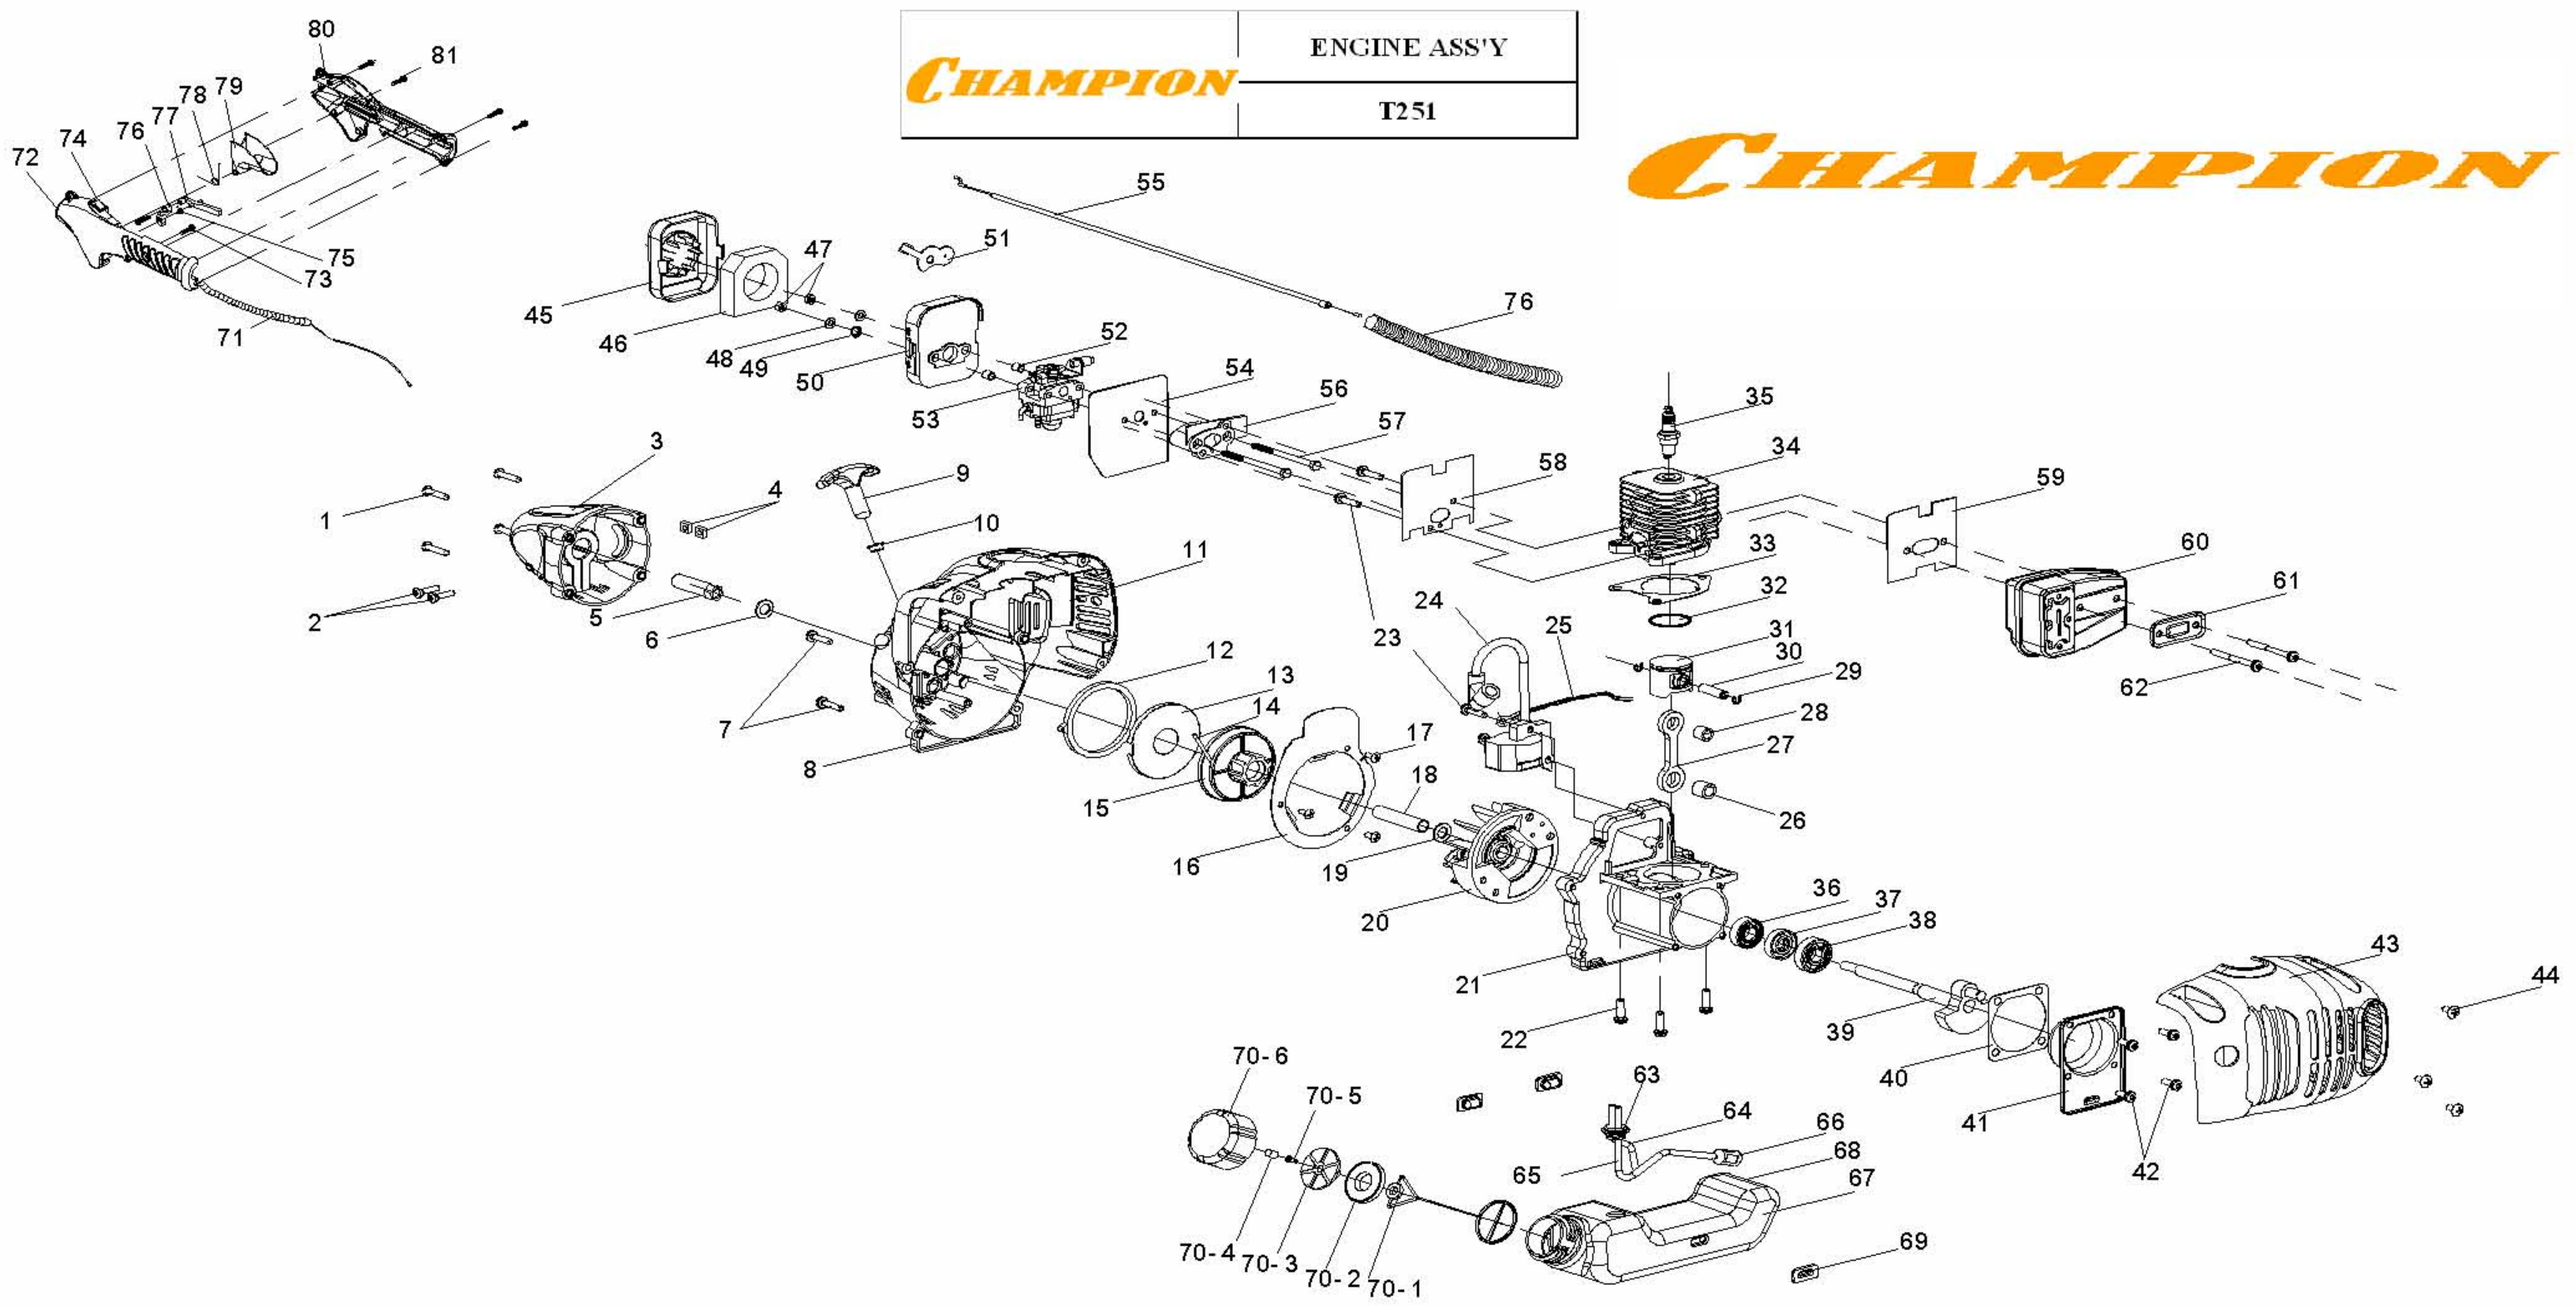

CHAMPION

ENGINE ASS'Y

T251

CHAMPION

CHAMPION

ENGINE ASS'Y

T251

SPARE PARTS LIST

No.	STK CODE	Parts No.	Description	Q	No.	STK CODE	Parts No.	Description	Q	No.	STK CODE	Parts No.	Description	Q
1		9SGABB05-25	SCREW	4	30		9115-335101	PISTON PIN	1	59		9014-335103	WASHER	1
2		6SDAB-05-20	SCREW	2	31		9290-335101	PISTON	1	60		9228-335104	MUFFLER ASS'Y	1
3		9017-335103	COVER, CLUTCH	1	32		9189-335101	RING, PISTON	1	61		9043-335102	CLAMP	1
4		6NDB-05	NUT	2	33		9014-335102	WASHER	1	62		6SRCB-05-53	SCREW	2
5		9042-335101	SOCKET	1	34		9292-335101	CYLINDER	1	63		9012-335101	OIL PIPE	3
6		9WFB-08	WASHER	1	35		9295-335102	SPARK PLUG	1	64		9129-335102	HOSE	1
7		9SGABB05-23	SCREW	2	36		6DB-6001LLU	BEARING	1	65		9129-335101	HOSE	1
8		9017-335104	STARTER HOUSING	1	37		9157-335102	SEAL	1	66		9142-335102	CIGARETLE FILTER	1
9		9068-335101	HANDLE, STARTER	1	38		6DB-6201	BEARING	1	67		9066-335101	KIT, FUEL TANK	1
10		9131-335101	WASHER, NYLON	1	39		9228-335110	CRANK ASS'Y	1	68		9229-335102	PROTECTIVE FILM	1
11		9229-335101	FILM	1	40		9014-335104	GASKET	1	69		9014-335105	STATIONARY MAST	3
12		9024-335101	SPRING	1	41		9017-335101	COVER, CRANK	1	70		9228-335103	CAP, FUEL ASS'Y	1
13		9130-335101	PACKAGE, SPRING ASSY	1	42		6SRCB-05-15	SCREW	4	70-1		9043-335101	FLYING RING	1
14		9194-335101	ROPE, STARTER	1	43		9017-335105	COVER	1	70-2		9014-335101	GASKET	1
15		9072-335101	DRUM/ROPE ASS'Y	1	44		6SDABB05-16	SCREW	3	70-3		9072-335103	CLACK SEAT	1
16		9187-335101	RETAINER, PULLEY	1	45		9017-335102	COVER, AIR CLEANER	1	70-4		9142-335101	PICKUP-FUEL	1
17		9SGABB04-12	SCREW	3	46		9252-335101	FILTER, AIR	1	70-5		9022-335101	GASOLINE SPOOL	1
18		9059-335102	TUBE	1	47		6NAB-05	NUT	2	70-6		9017-335106	CAP	1
19		9WFB-10	WASHER	1	48		6WFB-05	WASHER	2	71		9059-335101	HOSE	1
20		9169-335101	FLYWHEEL ASS'Y	1	49		9024-335102	SPRING	1	72		9068-332603	HOUSING HANDLE	1
21		9151-335101	PLUG, C'CASE	1	50		9297-335101	BOX, AIR	1	73		9SLABB03-12	SCREW	2
22		6SRCB-06-20	SCREW	4	51		9263-335101	PLATE	1	74		9022-330502	STOP SWITCH	1
23		6SRCB-05-23	SCREW	1	52		9148-335101	BUSH	2	75		9024-332602	SPRING	1
24		9033-335101	IGNITION COIL	1	53		9287-335101	CARBUTETOR	1	76		9072-332601	LIBERATE CHUNK	1
25		9228-335109	WIRE	1	54		9014-335107	WASHER	1	77		9176-332602	LIBERATE SHAFT	1
26		9155-335101	BEARING	1	55		9010-335101	THROTTLE CABLE	1	78		9024-332601	SPRING	1
27		9175-335101	ROD	1	56		9072-335102	CASE, CARBUTETOR	1	79		9028-332601	TRIGGER	1
28		9155-335102	BEARING	1	57		9SXDBP05-68	SCREW	2	80		9068-332604	HOUSING HANDLE	1
29		9131-335102	RING	2	58		9014-335106	WASHER	1	81		6SLABB03-12	SCREW	4

Stocking Codes are:

A - Dealer stocked

B - Distributor stocked

C - Factory stocked

REVISION

DATE