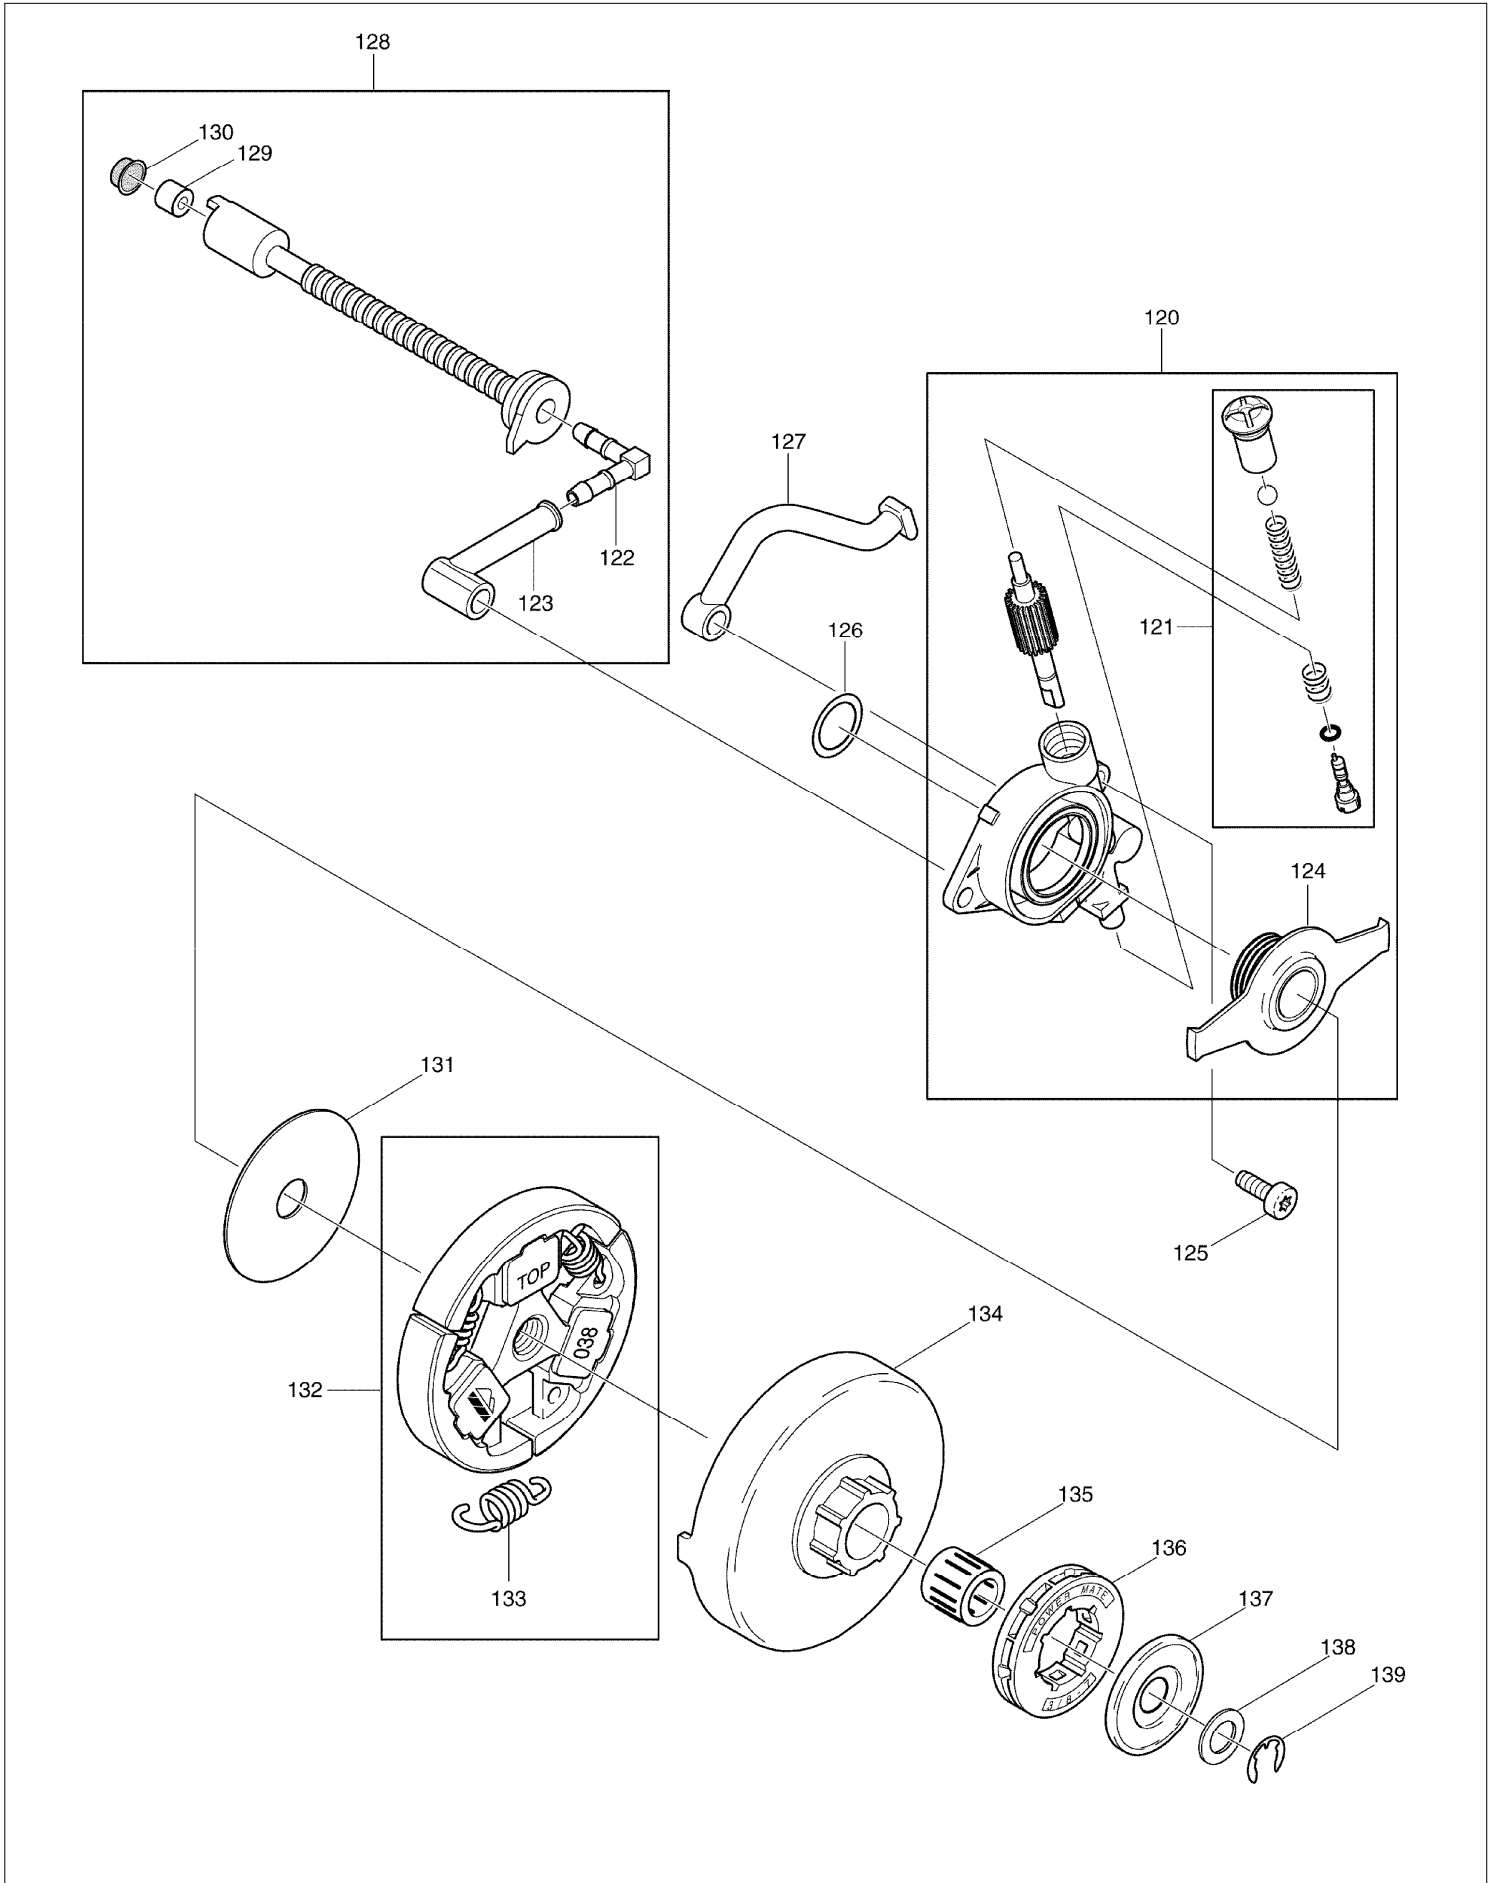

SERVICE DRAWING

MODEL NO. DCS7301