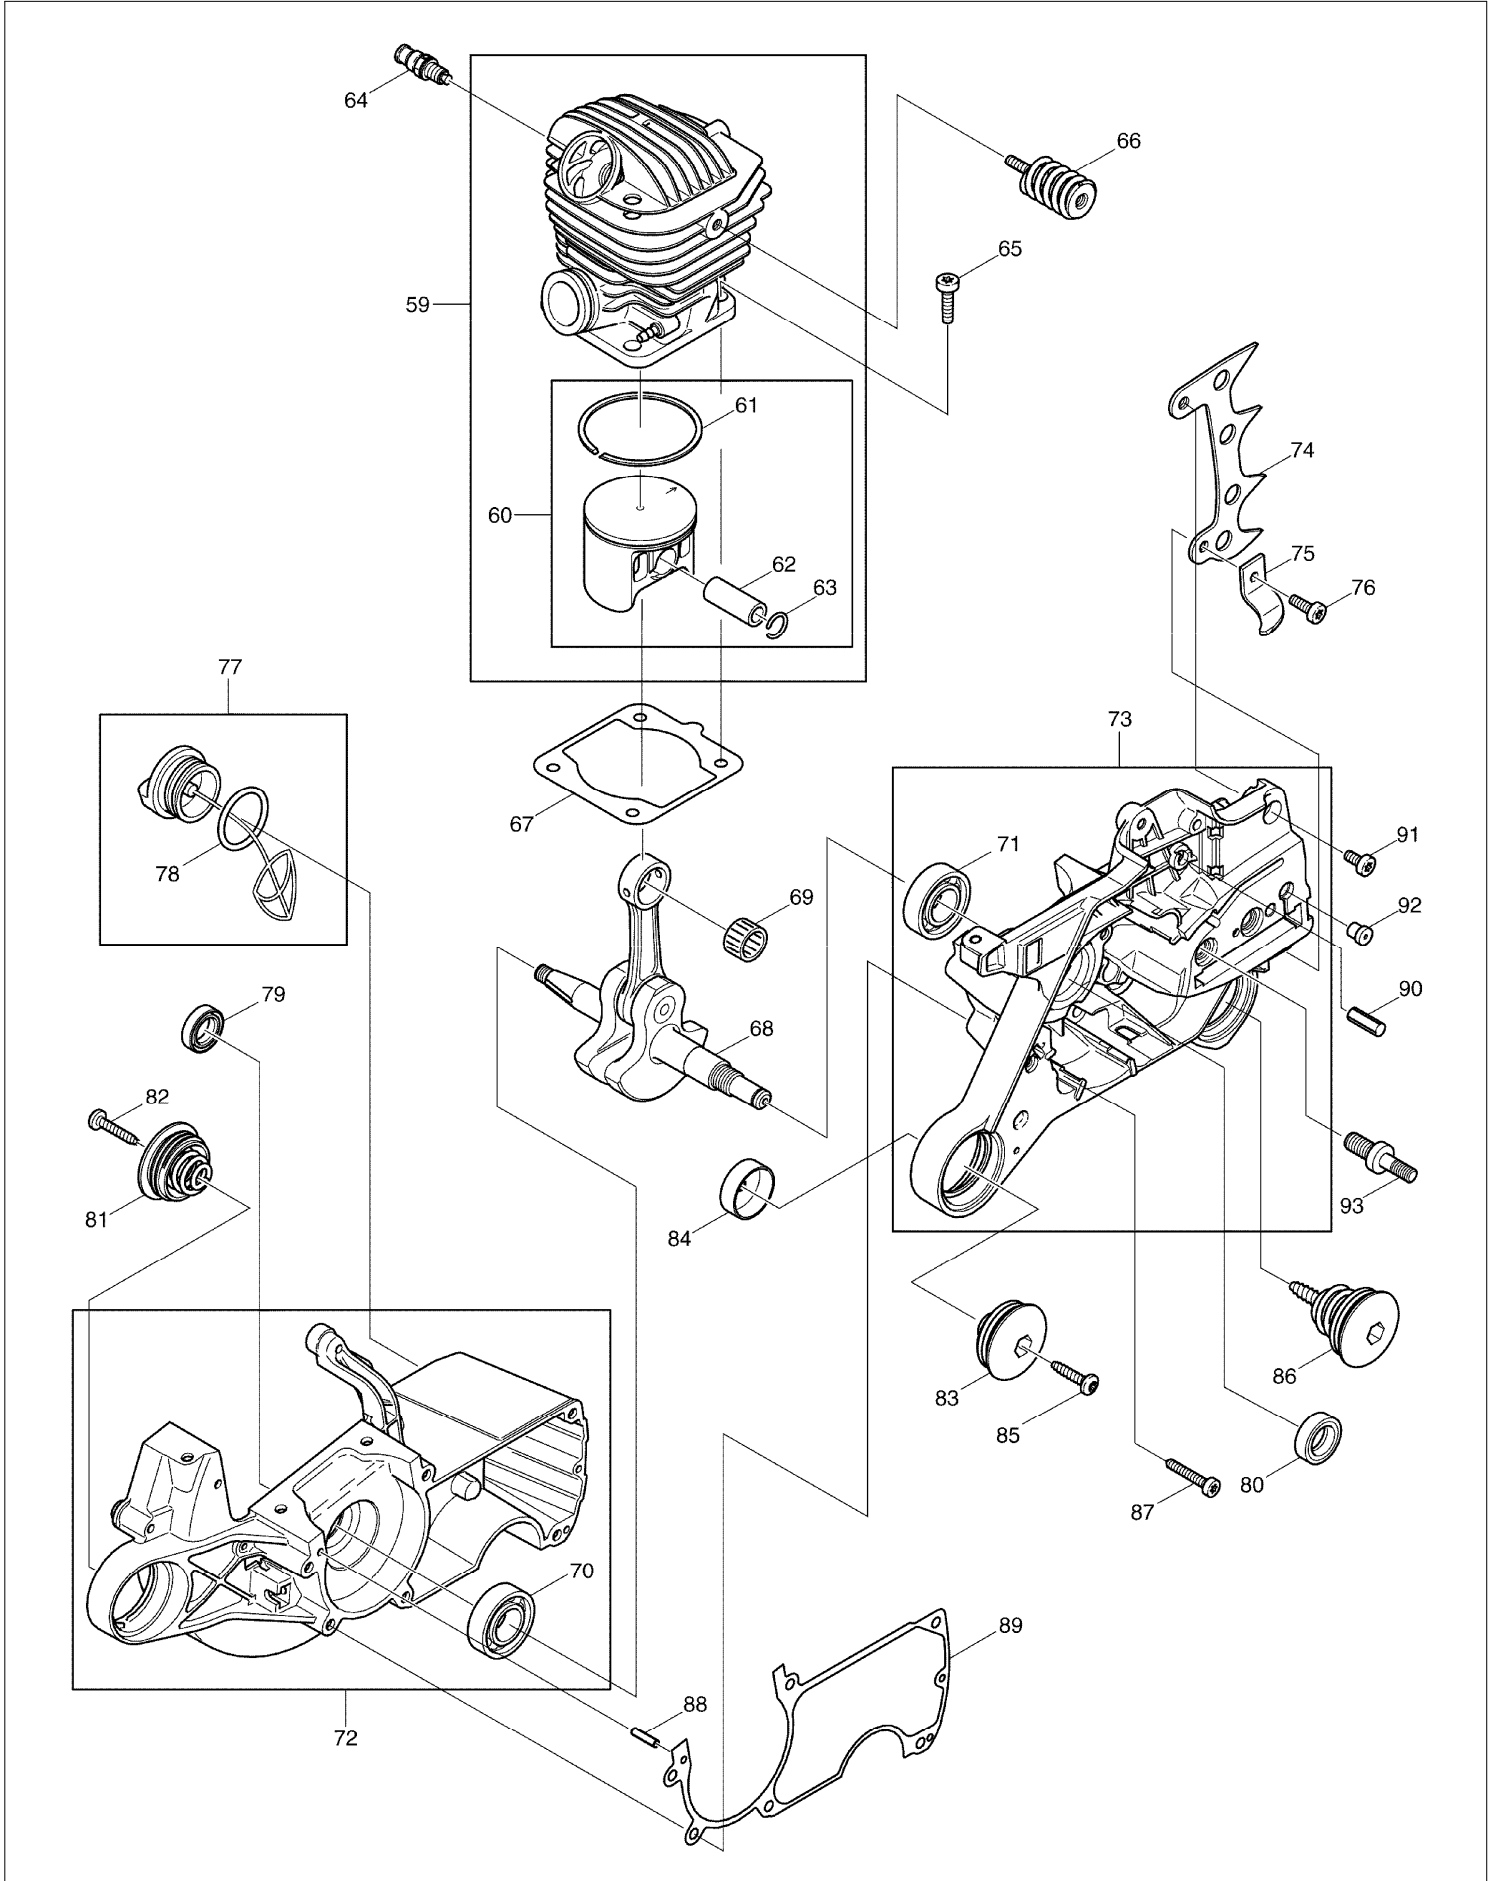

SERVICE DRAWING

MODEL NO. DCS7301