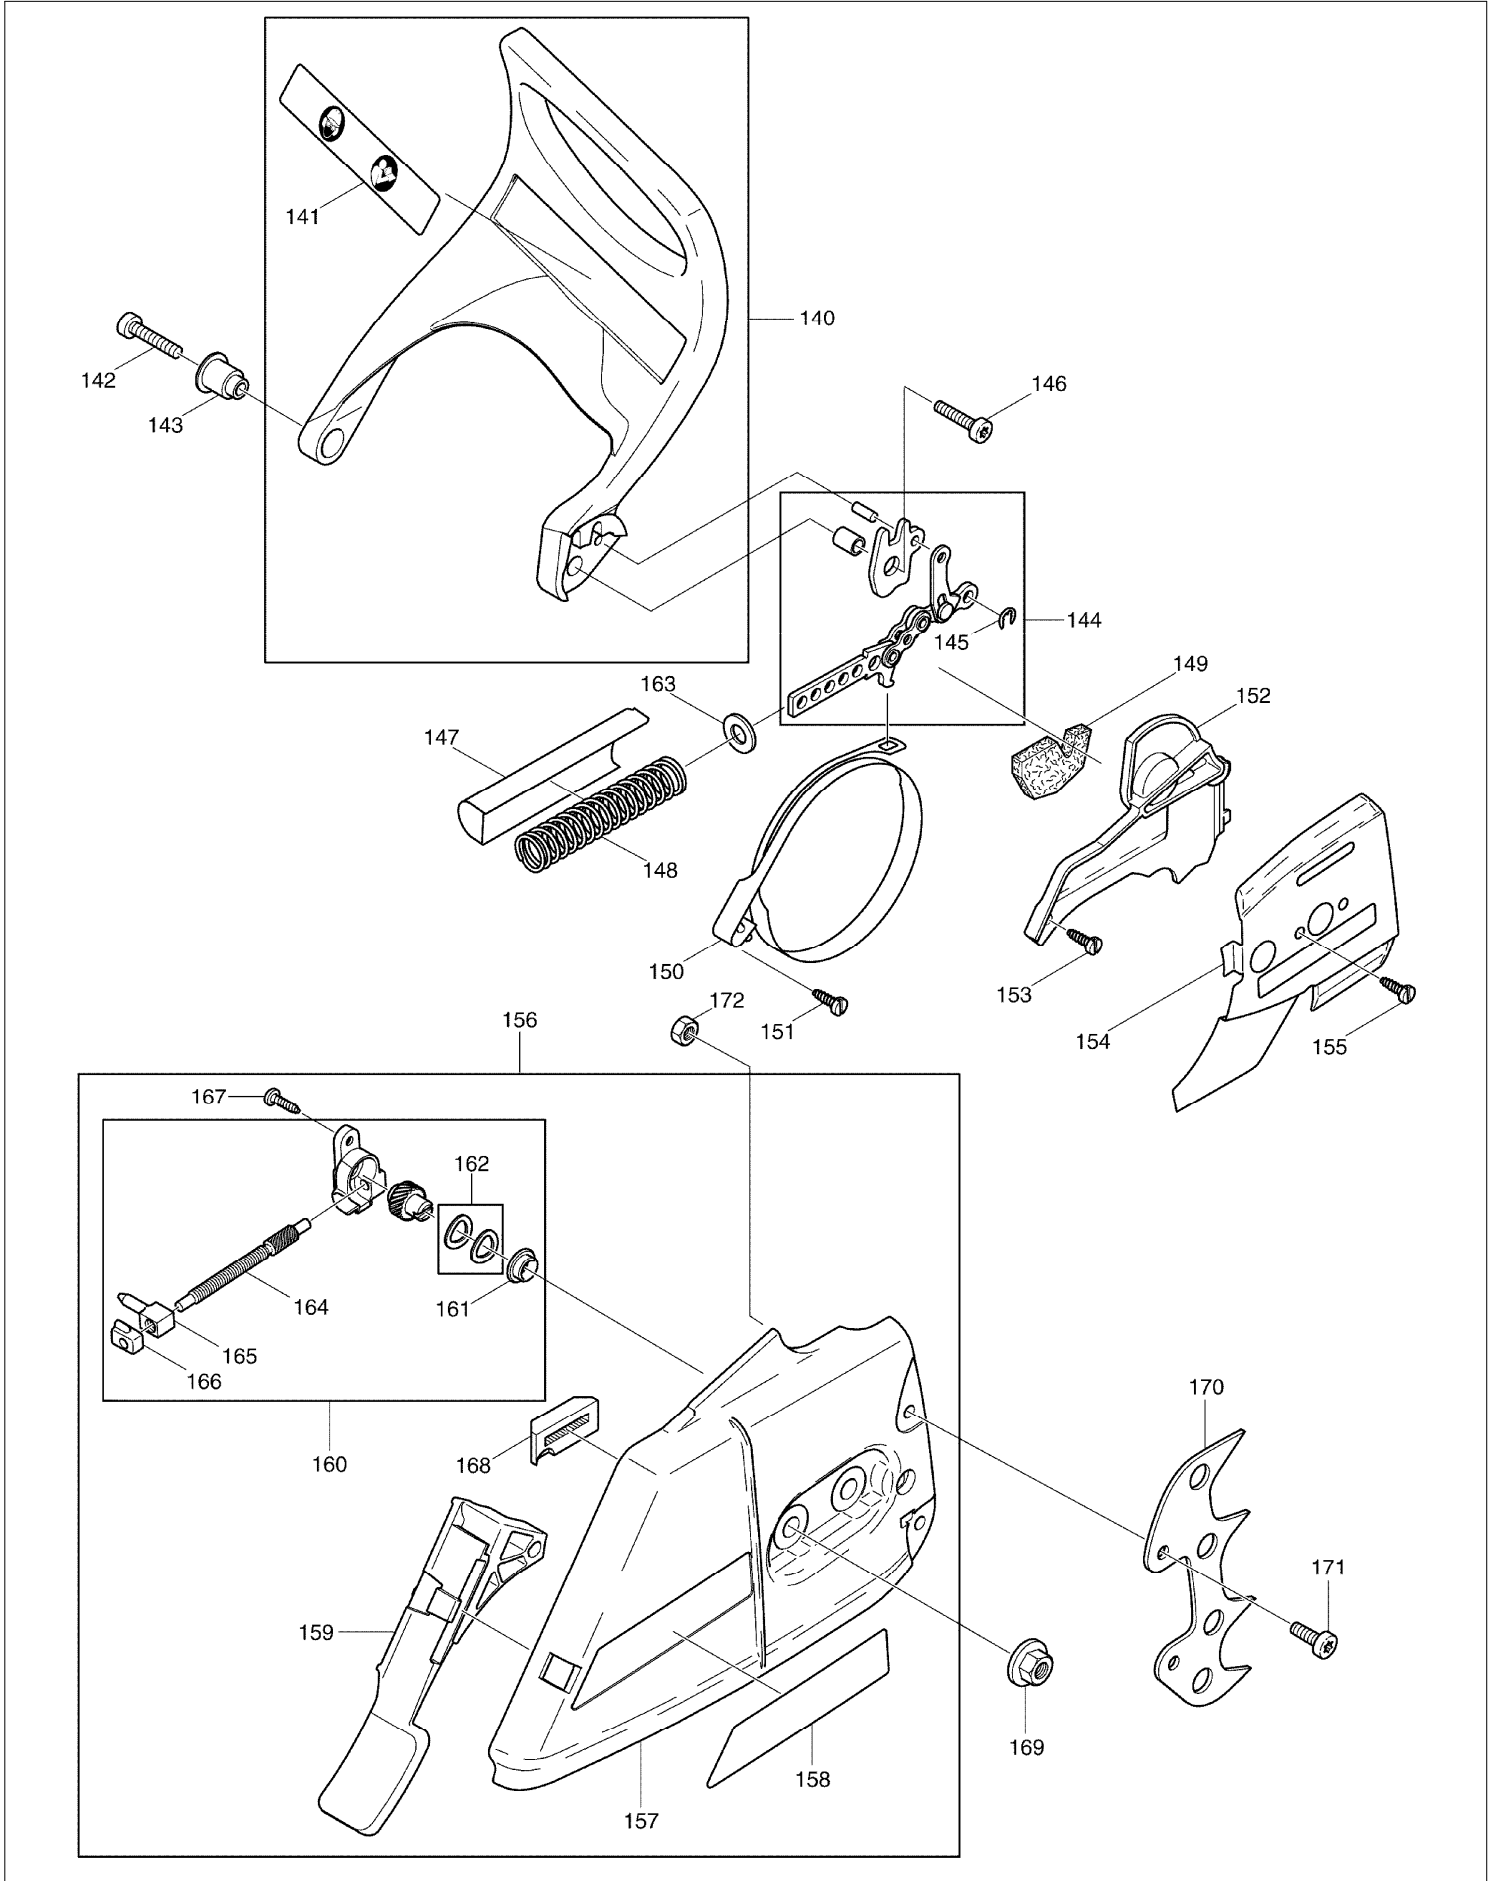

SERVICE DRAWING

MODEL NO. DCS7301