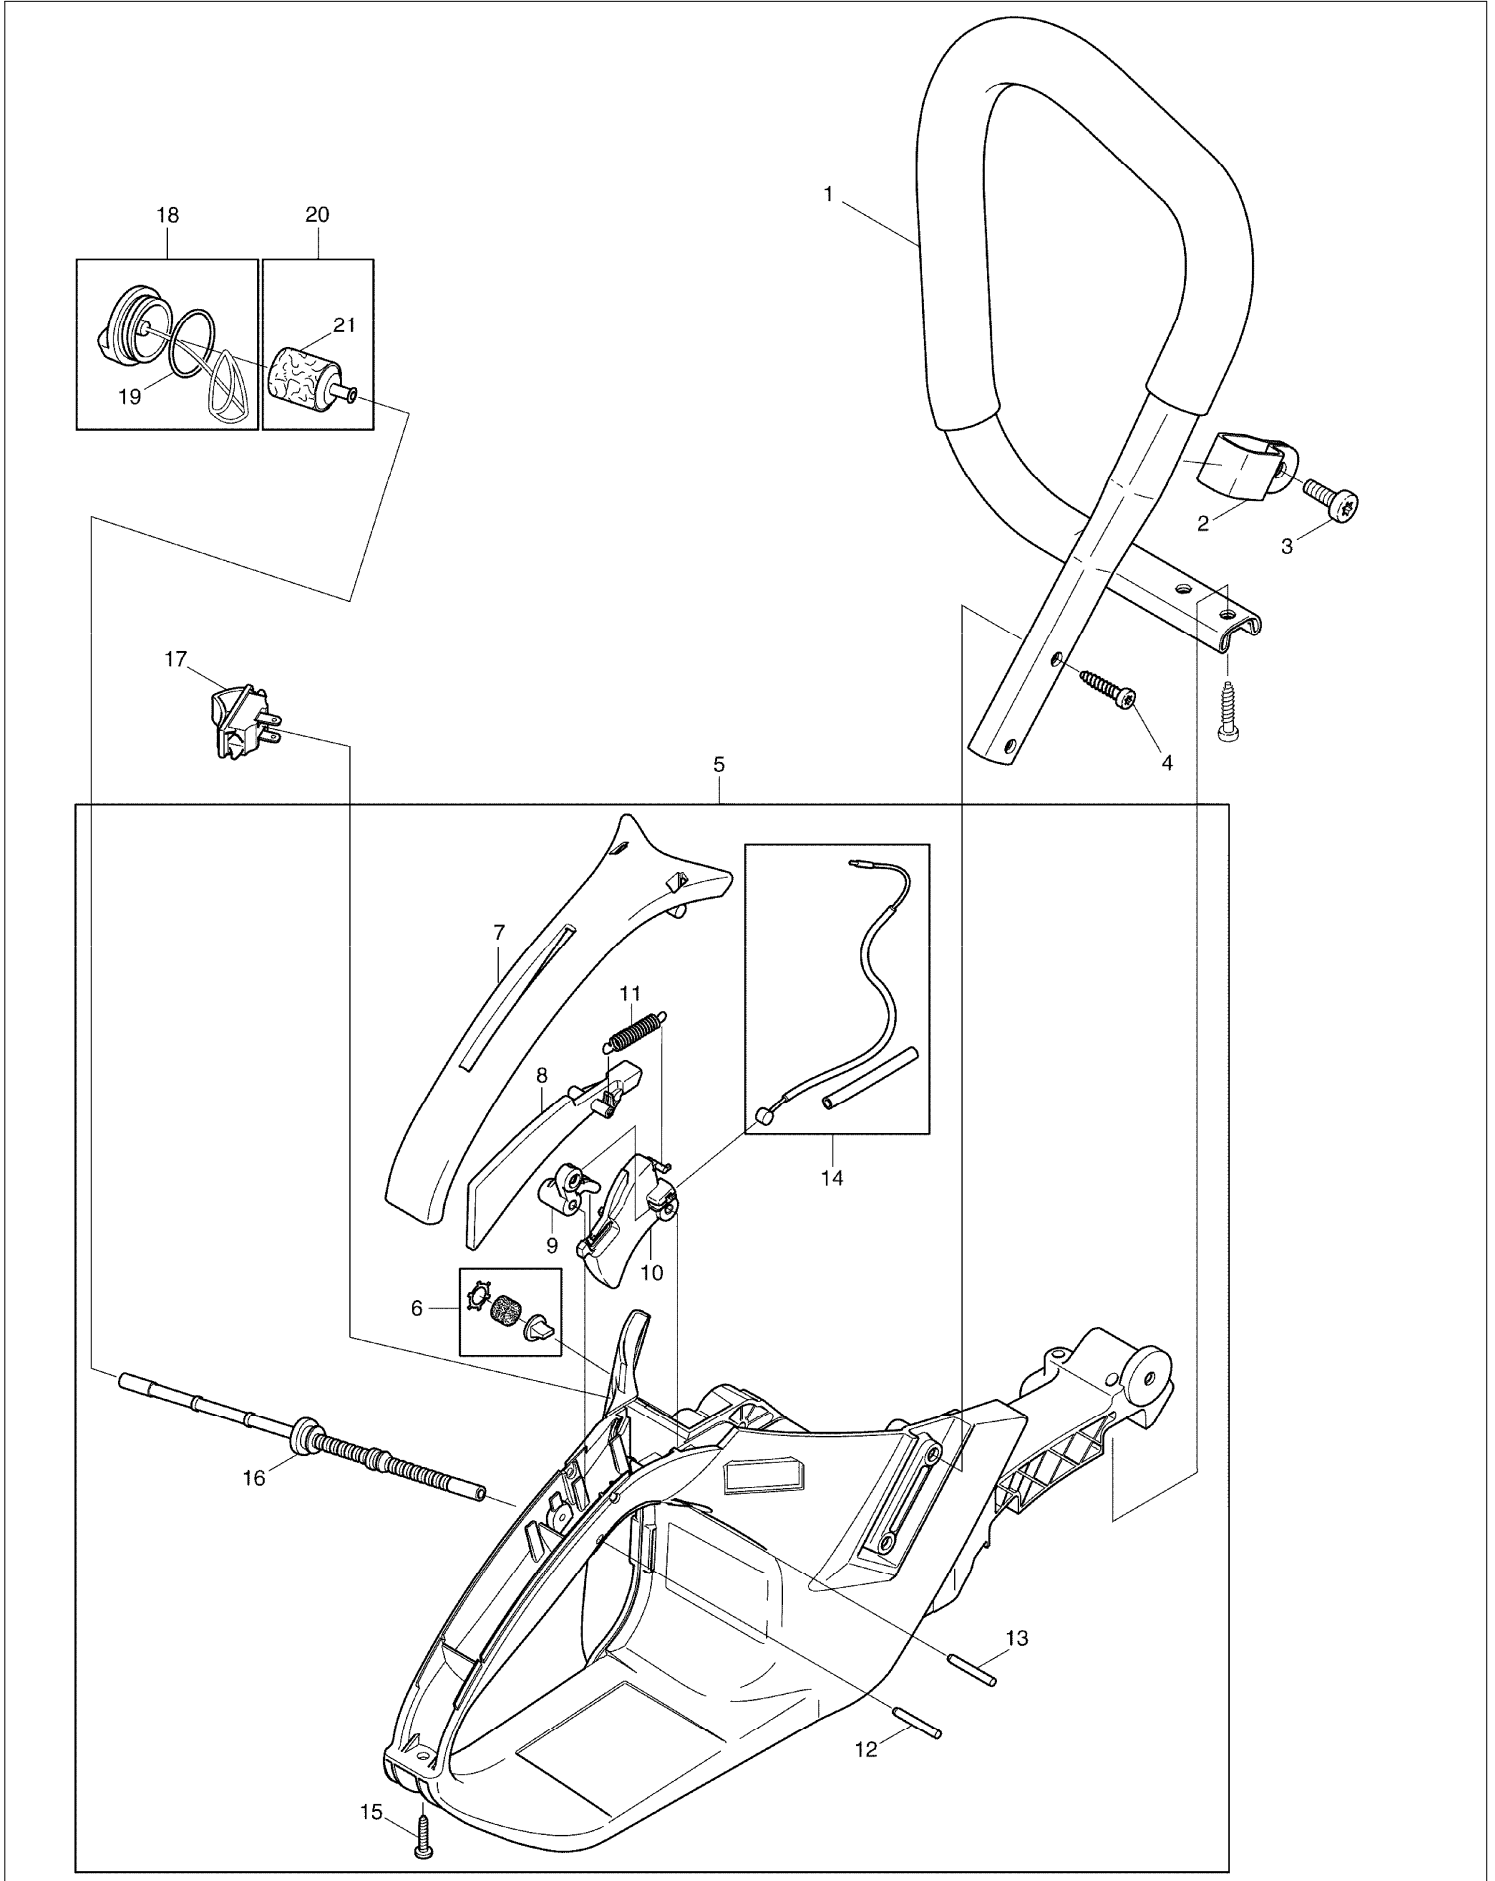

SPARE PARTS LIST

MODEL NO. DCS7301

ITEM	PART NO.	DESCRIPTION	QTY	NOTE
165	038213090	TENSIONING NUT	1	
166	038213070	TENSIONING SCREW BEARING	1	
167	915135100	THREAD FORMING SCREW 3.5X9.5	1	
168	024213240	CHAIN GUIDE	1	
169	923208004	HEXAGONAL NUT M8	2	
170	957250060	SPIKE BAR	1	
171	908005125	FILLISTER HEAD SCREW M5X12	2	
172	920405000	HEXAGONAL NUT M5	2	
173	038153010	CARBURETOR INC. 174-178,180-189	1	
174	038153030	PUMP COVER	1	
175	038153360	SCREW	1	
176	038153040	DIAPHRAGM COVER	1	
177	001153020	SCREW	4	
178	038153060	SET DIAPHRAGM / GASKETS INC. 179	1	
179	038153070	PUMP DIAPHRAGM	1	
180	038153210	LOCKING BALL	1	
181	038153220	IDLE STOP SCREW	1	
182	028153180	SCREEN	1	
183	957153060	KIT THROTTLE SHAFT	1	
184	957153050	KIT CHOKE SHAFT	1	
185	957153070	CONTROL PARTS	1	
186	038153260	SPRING	2	
187	038153230	IDLE ADJUSTMENT SCREW	1	
188	038153240	MAIN ADJUSTMENT SCREW	1	
189	038153270	RUBBER RING	1	
190	445038655	SPROCKET NOSE BAR 15"	1	
191	528099660	SAW CHAIN 15"	1	
A01	952020650	CHAIN PROT. COVER 15"-18"	1	
A02	940827000	ANGLED SCREW DRIVER	1	
A03	941719133	UNIVERSAL WRENCH	1	
A04	944340001	SCREW DRIVER	1	
A05	950004001	PLASTIC BAG	1	

SERVICE DRAWING

MODEL NO. DCS7301