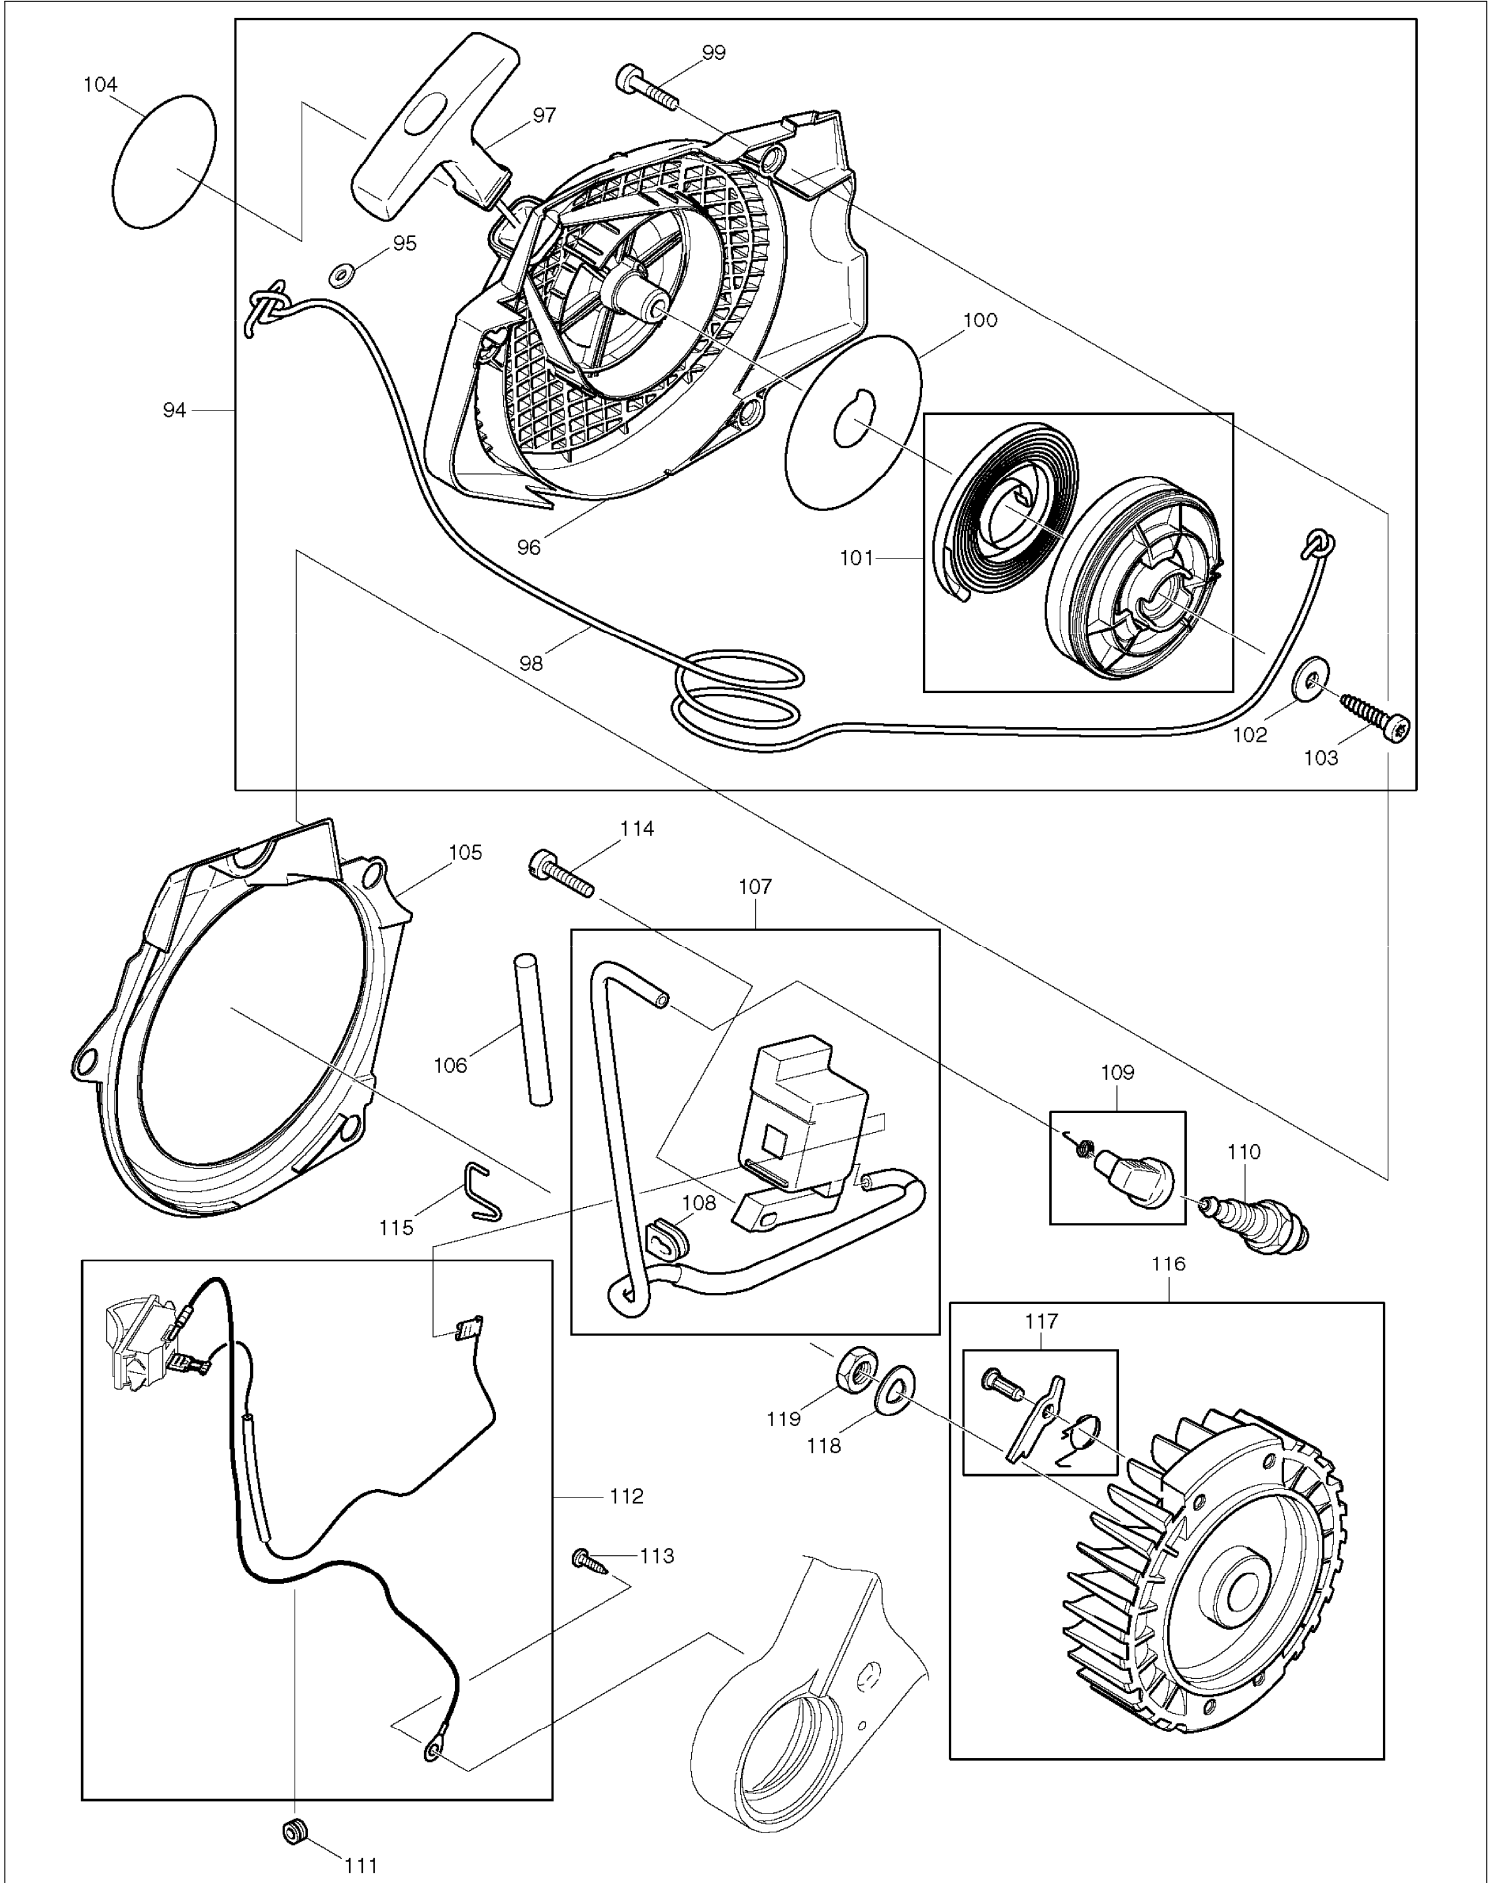

SERVICE DRAWING

MODEL NO. DCS7900