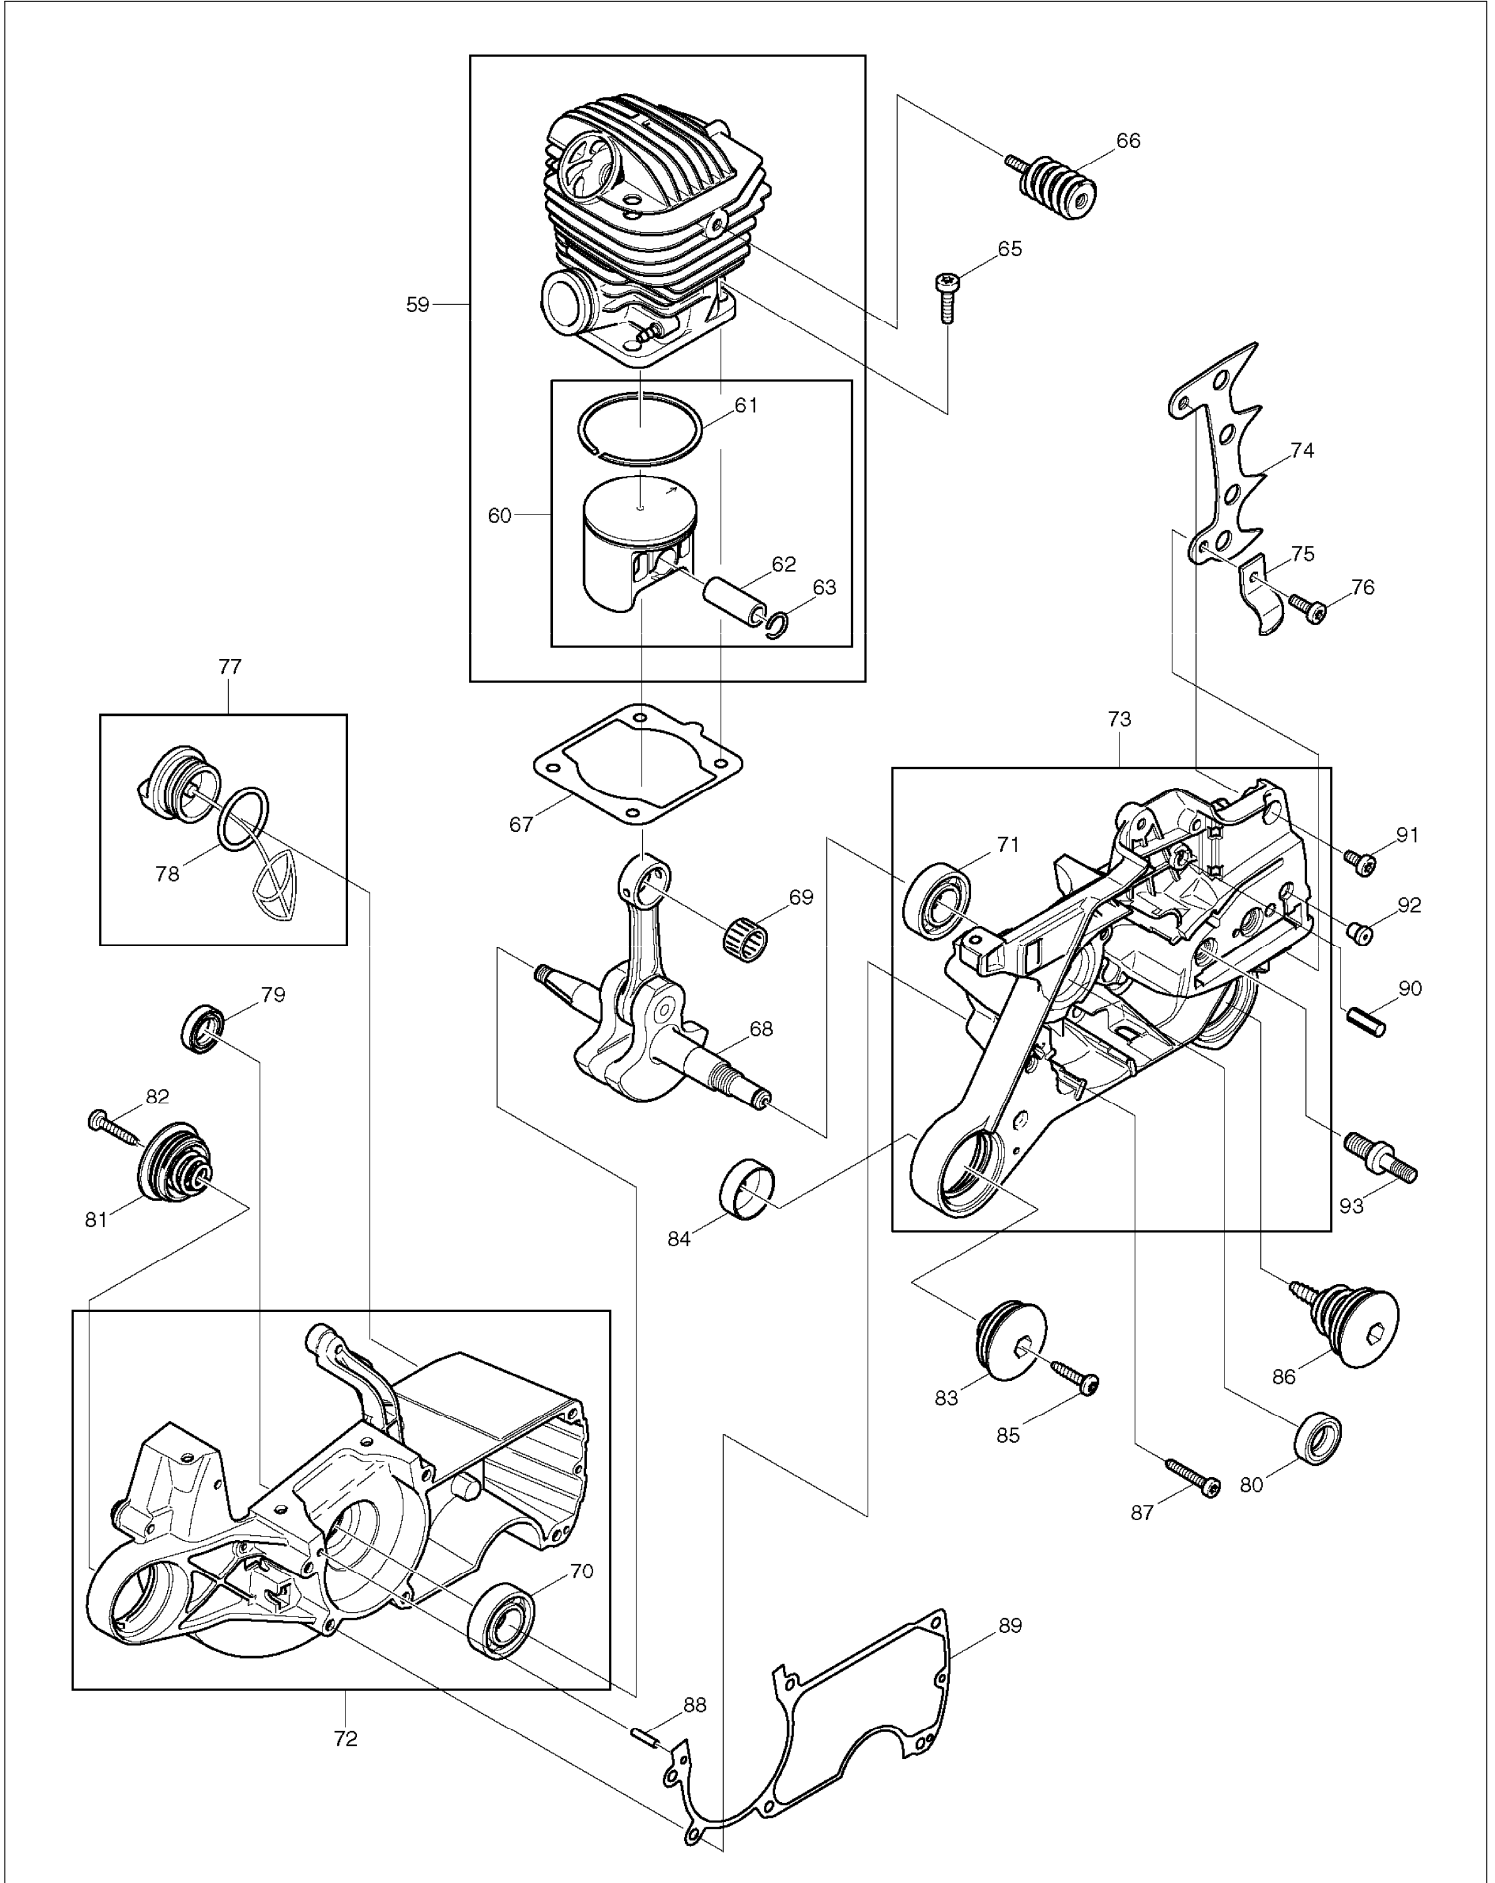

SERVICE DRAWING

MODEL NO. DCS7900