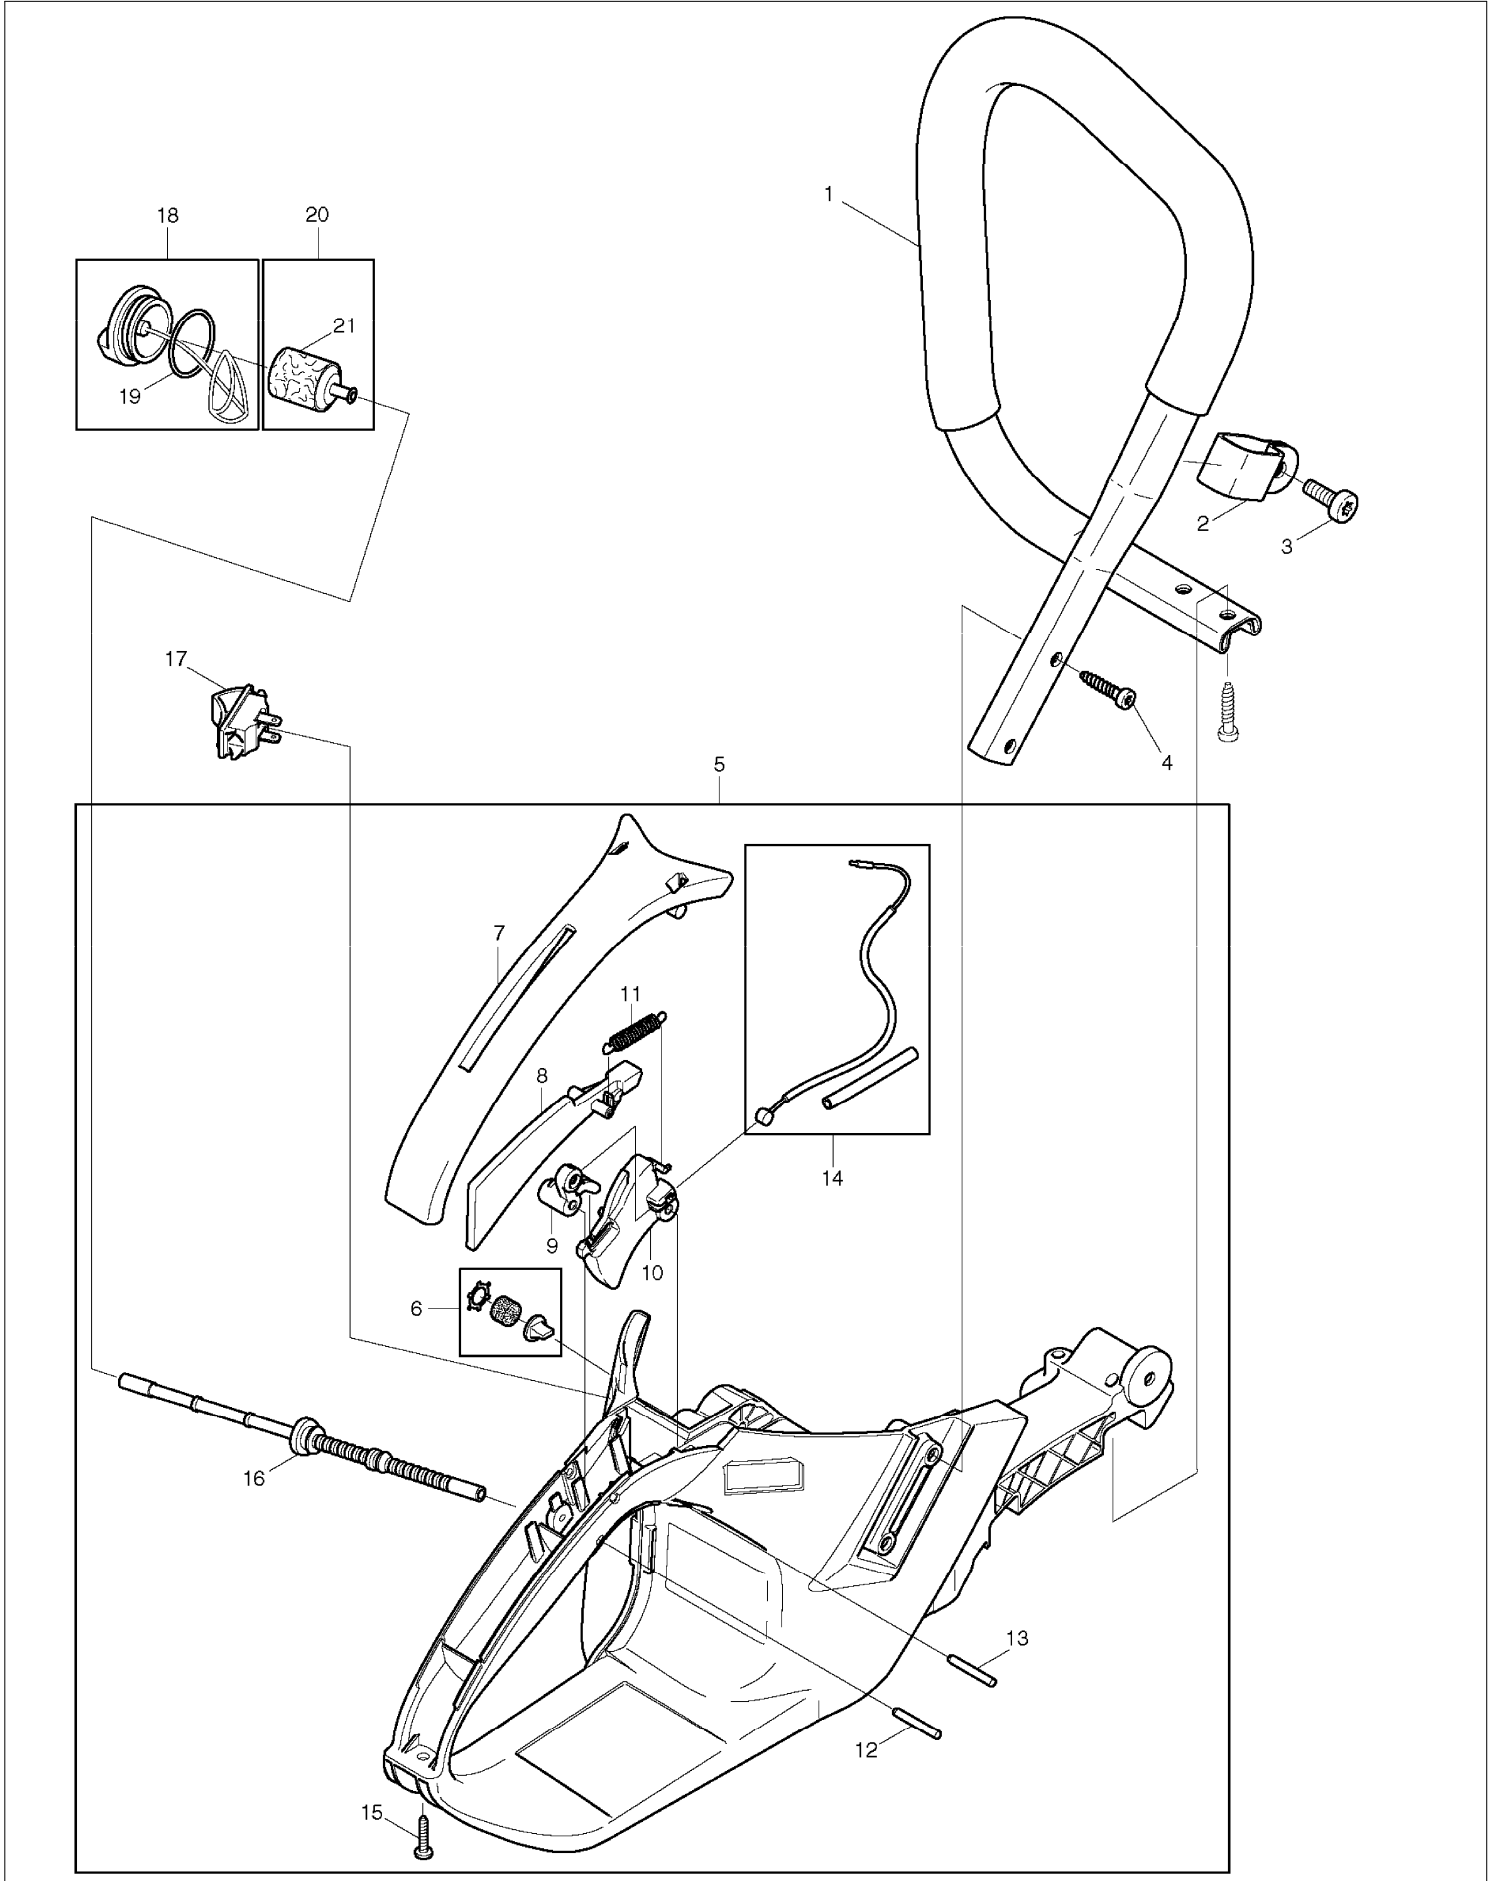

SPARE PARTS LIST

MODEL NO. DCS7900

ITEM	PART NO.	DESCRIPTION	QTY	NOTE
166	038213070	TENSIONING SCREW BEARING	1	
167	915135100	THREAD FORMING SCREW 3.5X9.5	1	
168	024213240	CHAIN GUIDE	1	
169	923208004	HEXAGONAL NUT M8	2	
170	957250060	SPIKE BAR	1	
171	908005125	FILLISTER HEAD SCREW M5X12	2	
172	920405000	HEXAGONAL NUT M5	2	
173	038153010	CARBURETOR INC. 174-178,180-189	1	
174	038153030	PUMP COVER	1	
175	038153360	SCREW	1	
176	038153040	DIAPHRAGM COVER	1	
177	001153020	SCREW	4	
178	038153060	SET DIAPHRAGM / GASKETS INC. 179	1	
179	038153070	PUMP DIAPHRAGM	1	
180	038153210	LOCKING BALL	1	
181	038153220	IDLE STOP SCREW	1	
182	028153180	SCREEN	1	
183	957153060	KIT THROTTLE SHAFT	1	
184	957153050	KIT CHOKE SHAFT	1	
185	957153070	CONTROL PARTS	1	
186	038153260	SPRING	2	
187	038153230	IDLE ADJUSTMENT SCREW	1	
188	038153240	MAIN ADJUSTMENT SCREW	1	
189	038153270	RUBBER RING	1	
190	445038655	SPROCKET NOSE BAR 15"	1	
191	528099660	SAW CHAIN 15"	1	
A01	952020650	CHAIN PROT. COVER 15"-18"	1	
A02	940827000	ANGLED SCREW DRIVER	1	
A03	941719133	UNIVERSAL WRENCH	1	
A04	944340001	SCREW DRIVER	1	
A05	950004001	PLASTIC BAG	1	

SERVICE DRAWING

MODEL NO. DCS7900