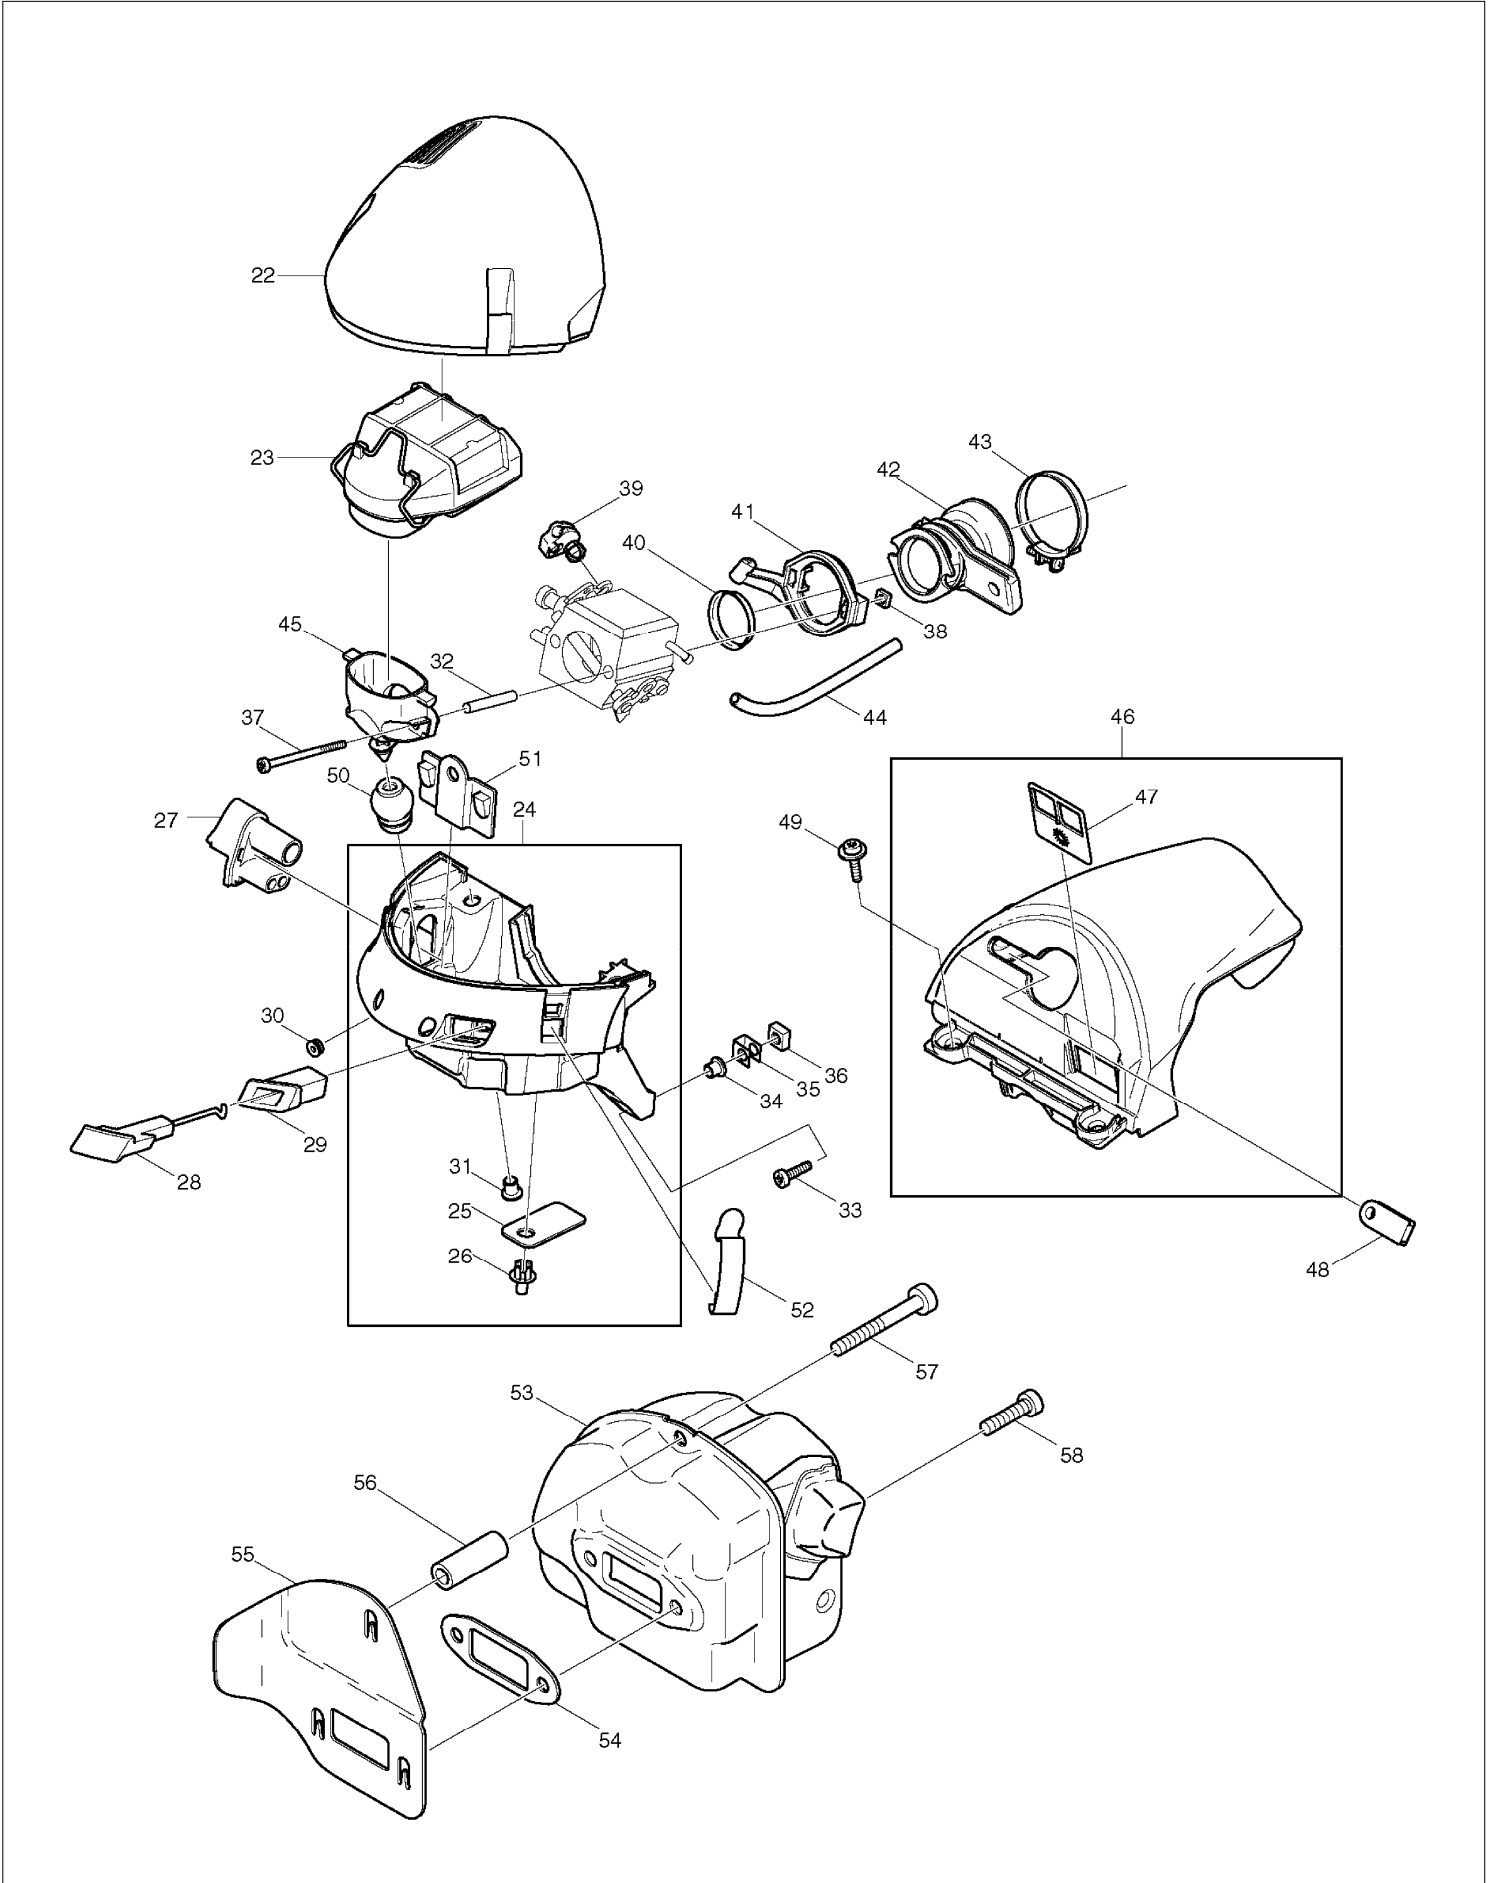

SERVICE DRAWING

MODEL NO. DCS7900