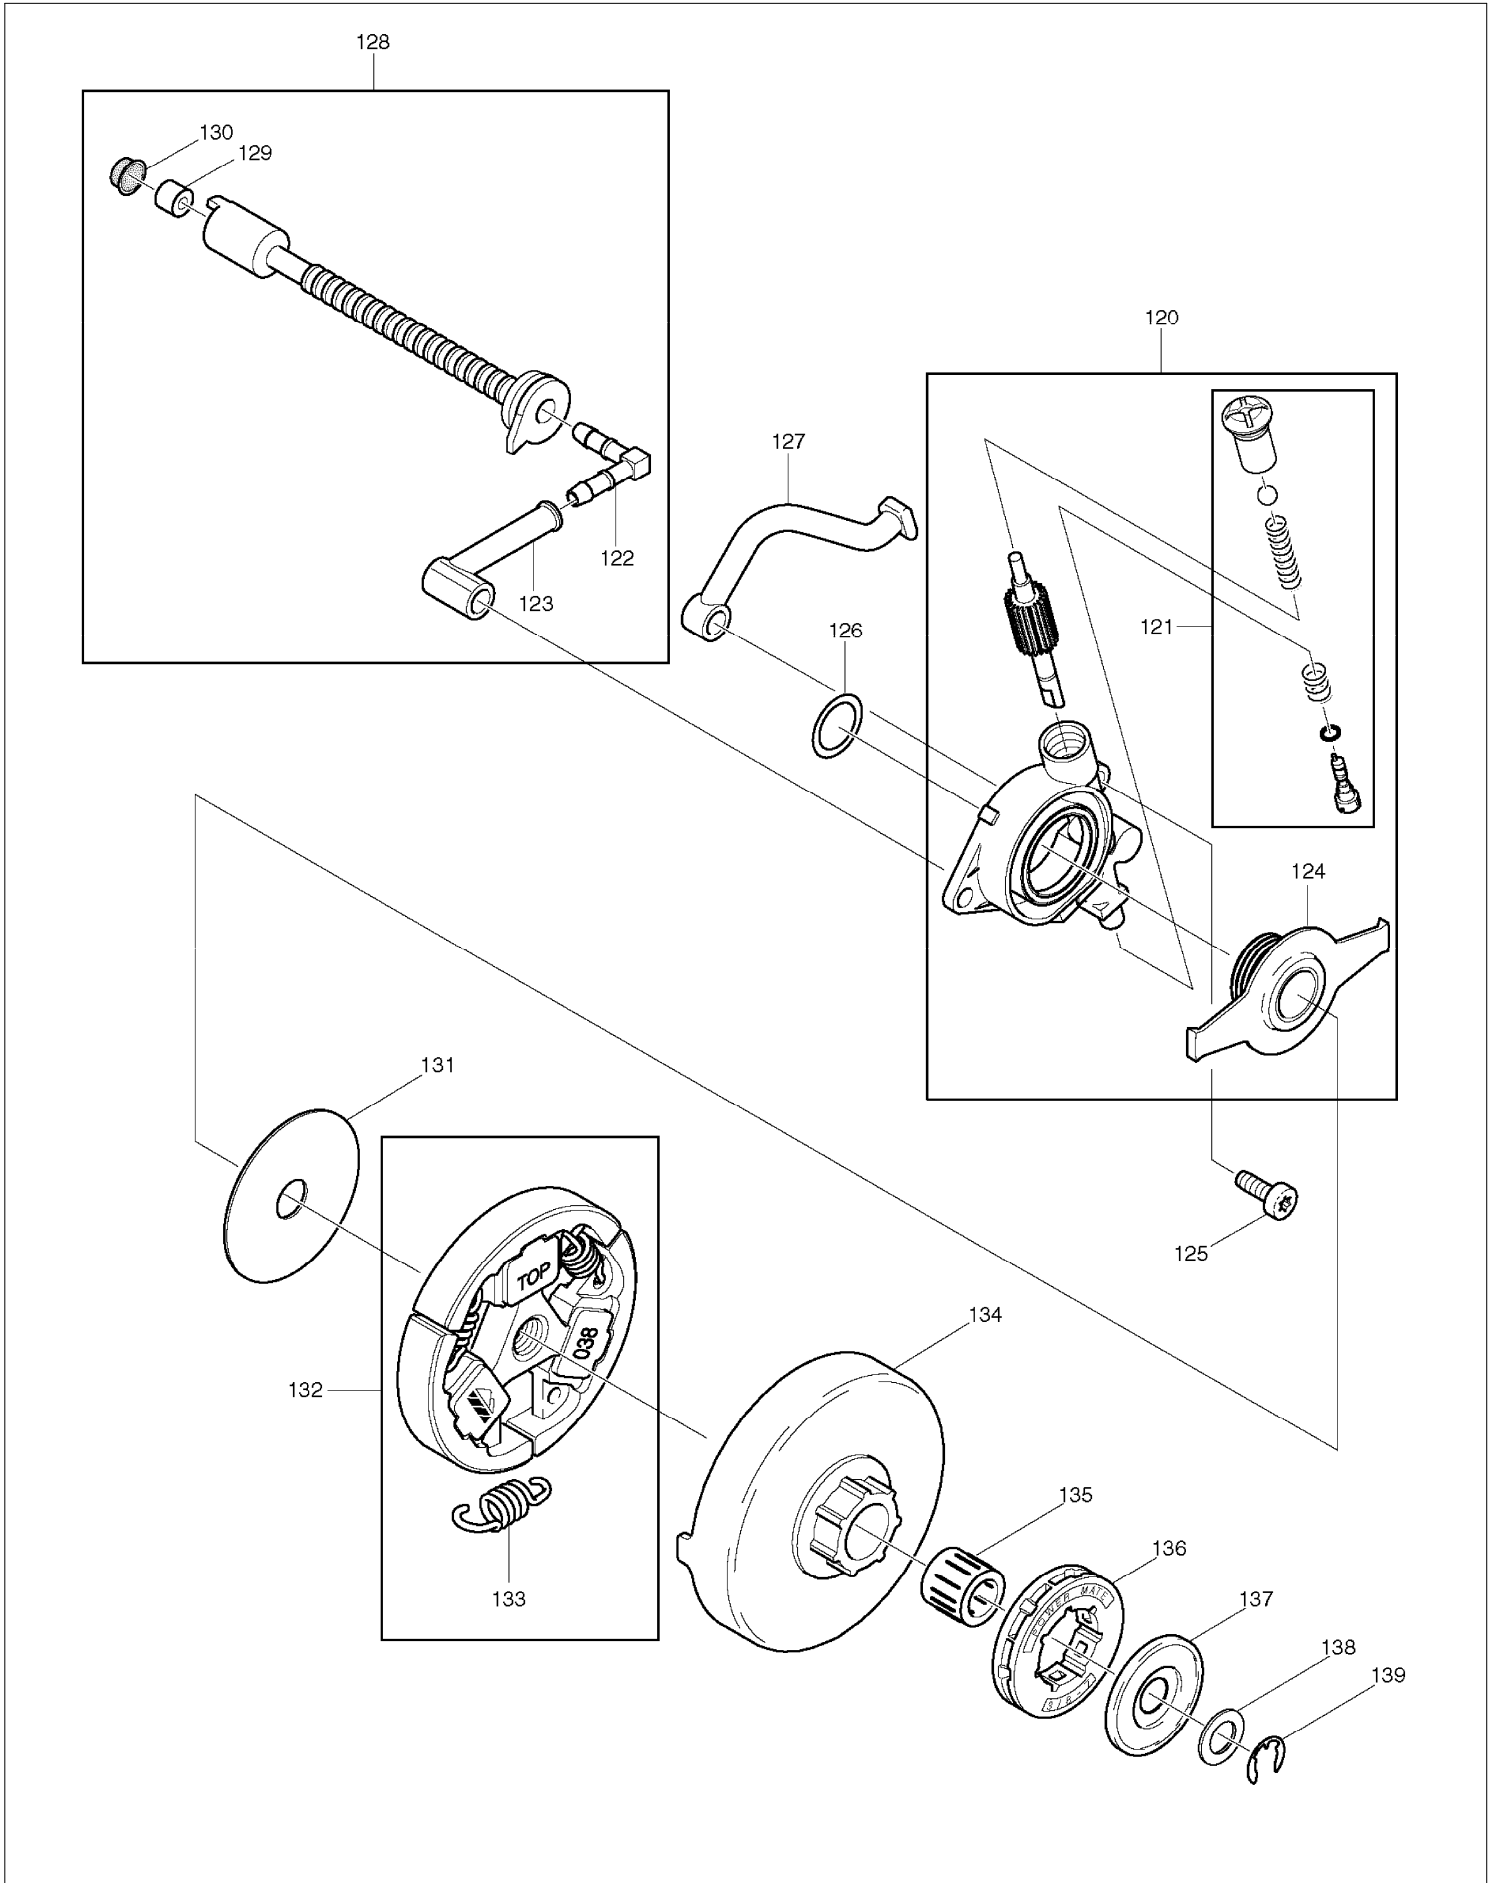

SERVICE DRAWING

MODEL NO. DCS7900