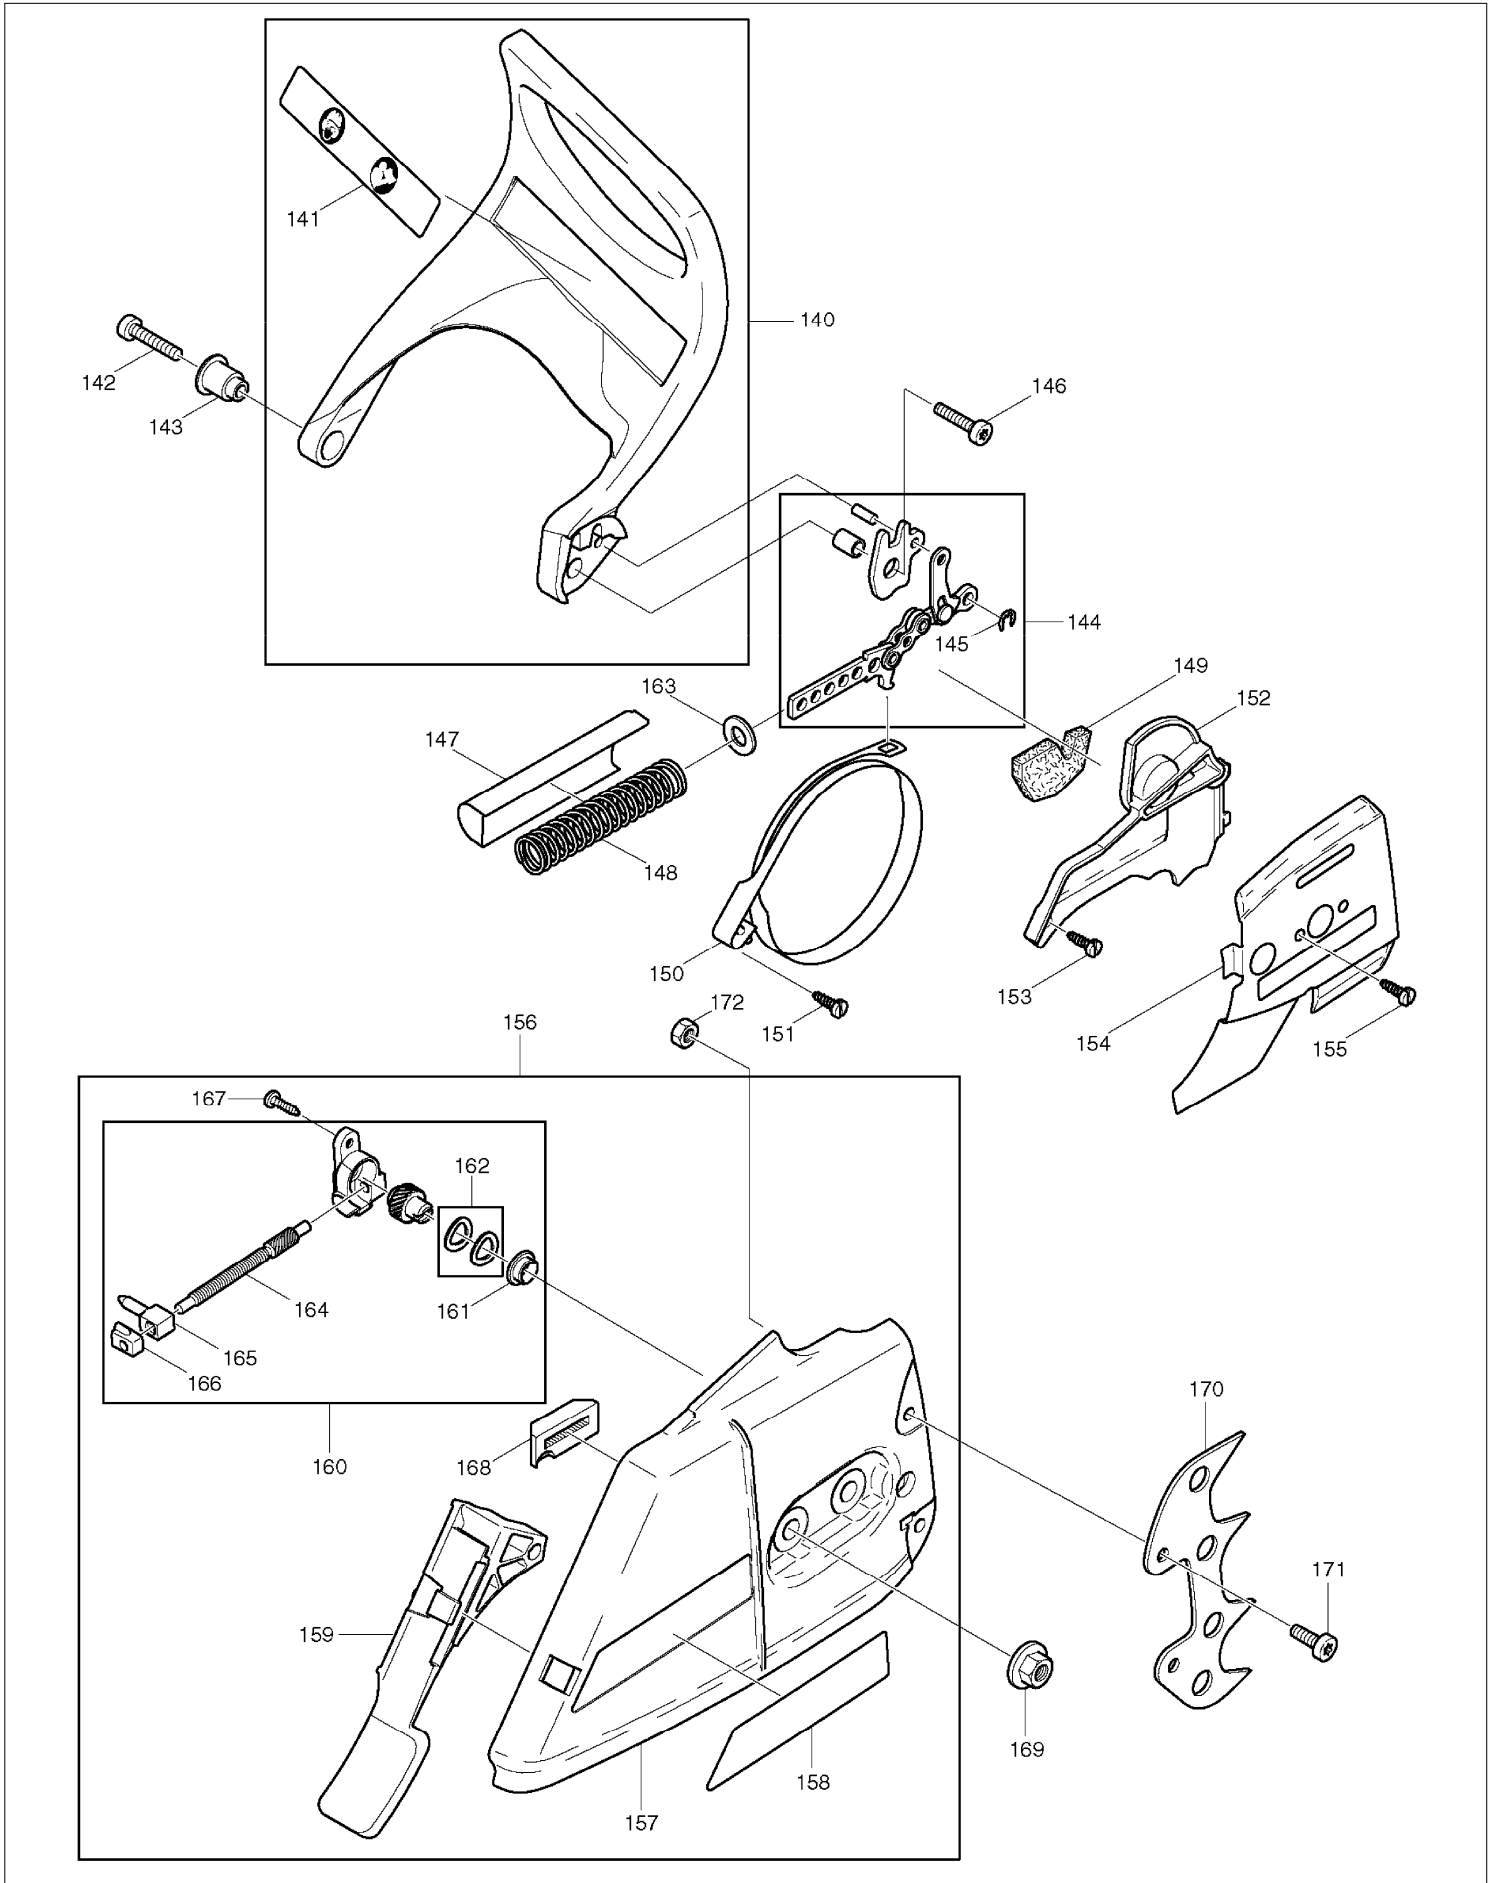

SERVICE DRAWING

MODEL NO. DCS7900