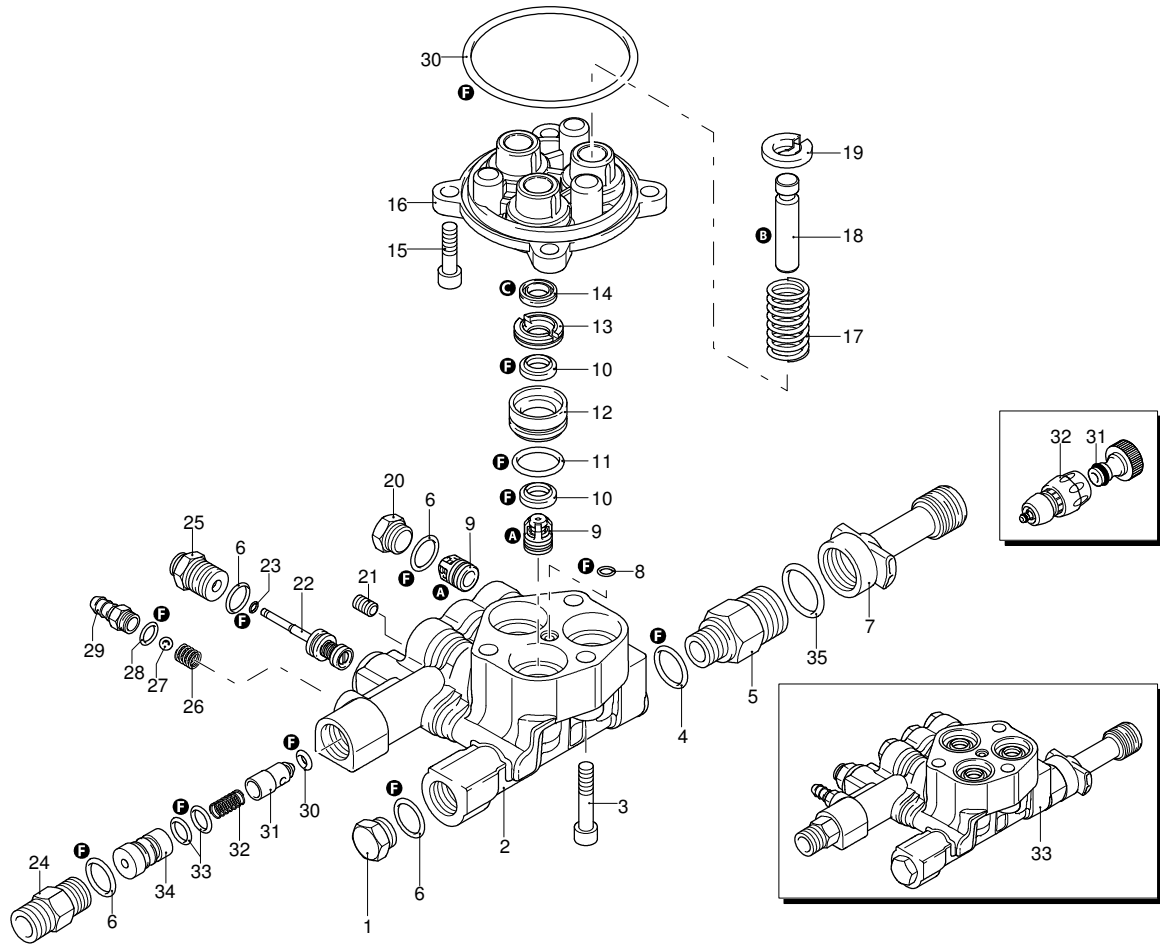

# Model HW 140

Version:

Serial number:

Code: **13028**

UN\_CE\_0763-NW

Validity	Pos.	Code	Description	Q
	1	1980740	Plug	1
	2	2900430	Head	1
	3	800220	Screw	3
	4	820510	O-ring	4
	5	3580320	Fitting	1
	6	740290	O-ring	6
	7	2440200	Extension	1
	8	480560	O-ring	1
	9	2849051	Valve	6
	10	2200141	Water seal	6
	11	770590	O-ring	3
	12	2840550	Bushing	3
	13	2840540	Bushing	3
	14	1683500	Oil seal	3
	15	2900500	Screw	4
	16	2900020	Piston guide	1
	17	2901170	Piston	3
	18	2840530	Piston	3
	19	2840050	Ring	3
	20	2840130	Plug	3
	21	2840470	Screw	1
	22	2909005	Spring assembly	1
	23	1120680	O-ring	1
	24	2900120	Fitting	1
	25	2900130	Plug	1
	26	1560520	Spring	1
	27	1250280	Ball	1
	28	480480	O-ring	1
	29	1982520	Hose tail	1
	30	3040270	O-ring	1
	31	3082130	Water coupling kit	1
	32	40086	Fitting	1
	33	2909134	Head assembly	1
	34	2901060	Injector	1
	35	2440230	O-ring	1
A		2233	Valve kit	1
B		2313	Piston kit	1
C		42124	Oil seal kit	1
F		42438	Gasket kit	1

# Model HW 140

Version:

Serial number:

Code: **13028**

07/12/2010

Validity	Pos.	Code	Description	Q
	1	2909209	Box	1
	2	2900170	Bearing	1
	3	2900040	Wobble plate	1
	4	1780490	Bearing	1
	5	1460530	Oil seal	1
	6	2320830	Screw	4
	7	2900010	Pump body	1
	8	1460590	Bearing	1
	9	1460040	Shield	1
	10	1461200	Oil seal	1
	11	394280	O-ring	1
	12	1460370	Fan	1
	13	1460340	Conveyor	1
	14	2900980	Capacitor	1
	15	1460460	Screw	2
	16	2900970	Capacitor	1
	17	1760450	Cable	1
	18	660170	O-ring	1
	19	2900750	Box	1
	20	1262400	Washer	1
	21	2020570	Screw	3
	22	2900760	Cover	1
	23	2022200	Fork	2
	24	2029753	TSS box assembly	1
	25	44111	Motor	1
	26	1680960	Washer	2