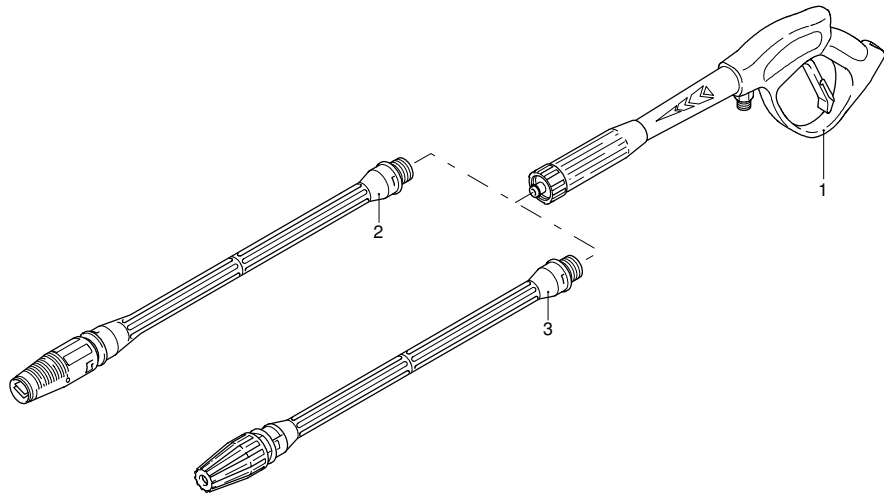

Validity	Pos.	Code	Description	Q
	1	41154	Gun	1
	2	40029	Lance+lance head	1
	3	40167	Lance+rotopower	1