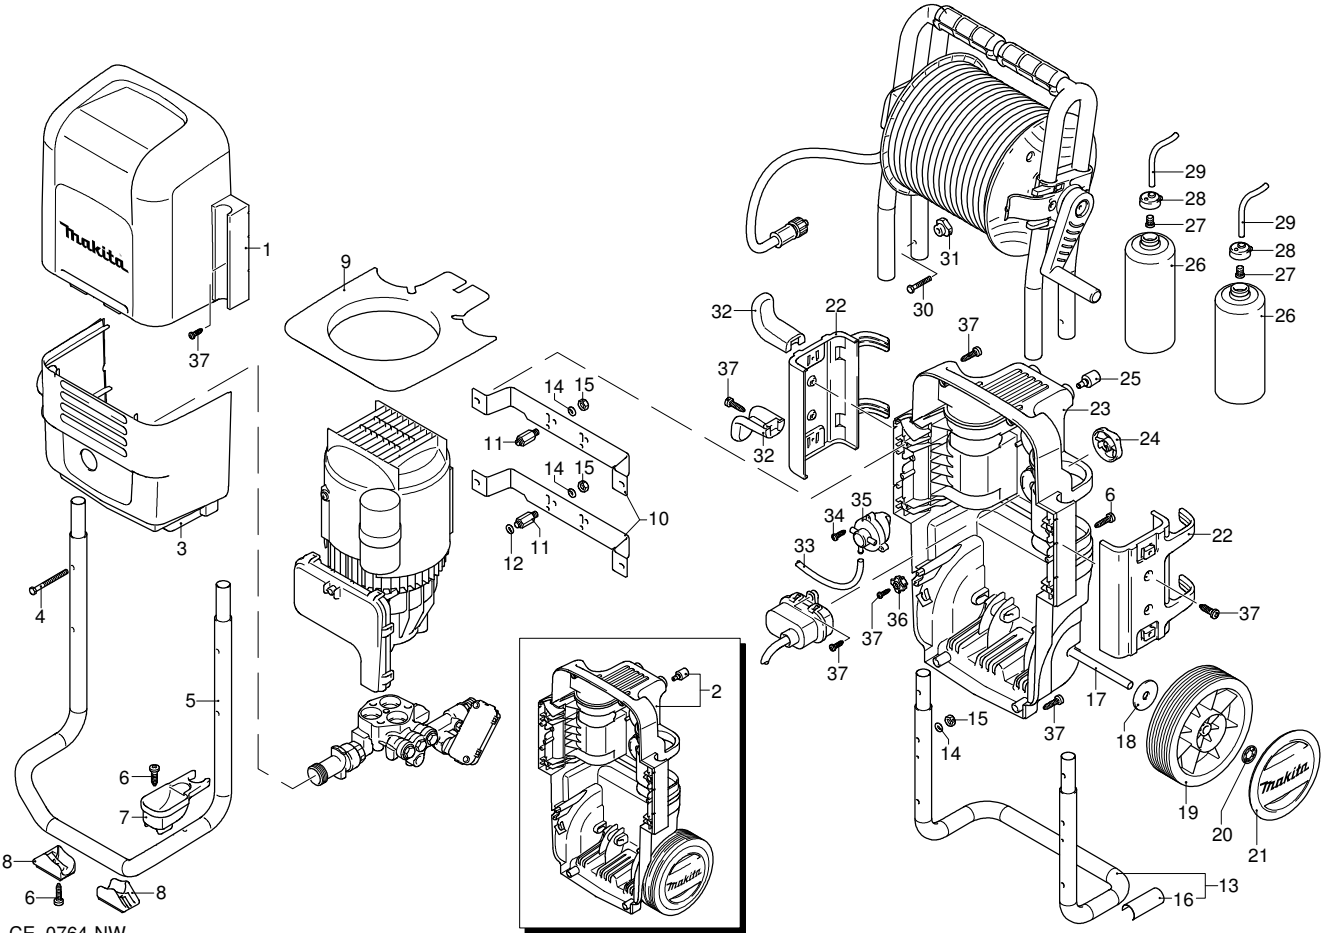

# Model HW 140

Version:

Serial number:

Code: **13028**

07/12/2010

Validity	Pos.	Code	Description	Q
	1	3580020	Green casing	1
	2	3589000	Base assembly	1
	3	3580030	Green casing	1
	4	2320570	Screw	4
	5	3580070	Frame	1
	6	2060200	Screw	5
	7	3580250	Accessories carrier	1
	8	3580270	Support	2
	9	3580040	Support	1
	10	3580260	Support	2
	11	1462400	Stud bolt	4
	12	2900530	Spacer	2
	13	3580060	Frame	1
	14	480650	Washer	8
	15	480640	Nut	8
	16	3580370	Guard	1
	17	2180080	Axle	2
	18	1680890	Washer	2
	19	3580280	Wheel	2
	20	1680880	Washer	2
	21	3580170	Guard	2
	22	3580050	Accessories carrier	1
	23	3580010	Base	2
	24	2900220	Knob	2
	25	2180330	Rubber foot	2
	26	2180130	Tank	2
	27	2000230	Filter	2
	28	3580190	Plug	2
	29	3580300	Detergent hose	2
	30	50037	Screw	2
	31	50019	Knob	2
	32	2360900	Accessories carrier	2
	33	3580290	Detergent hose	1
	34	2000110	Screw	3
	35	3440190	Detergent regulator	1
	36	2600100	Cable gland	1
	37	2100300	Screw	15

# Model HW 140

Version:

Serial number:

Code: **13028**

07/12/2010

Validity	Pos.	Code	Description	Q
	1	2909209	Box	1
	2	2900170	Bearing	1
	3	2900040	Wobble plate	1
	4	1780490	Bearing	1
	5	1460530	Oil seal	1
	6	2320830	Screw	4
	7	2900010	Pump body	1
	8	1460590	Bearing	1
	9	1460040	Shield	1
	10	1461200	Oil seal	1
	11	394280	O-ring	1
	12	1460370	Fan	1
	13	1460340	Conveyor	1
	14	2900980	Capacitor	1
	15	1460460	Screw	2
	16	2900970	Capacitor	1
	17	1760450	Cable	1
	18	660170	O-ring	1
	19	2900750	Box	1
	20	1262400	Washer	1
	21	2020570	Screw	3
	22	2900760	Cover	1
	23	2022200	Fork	2
	24	2029753	TSS box assembly	1
	25	44111	Motor	1
	26	1680960	Washer	2