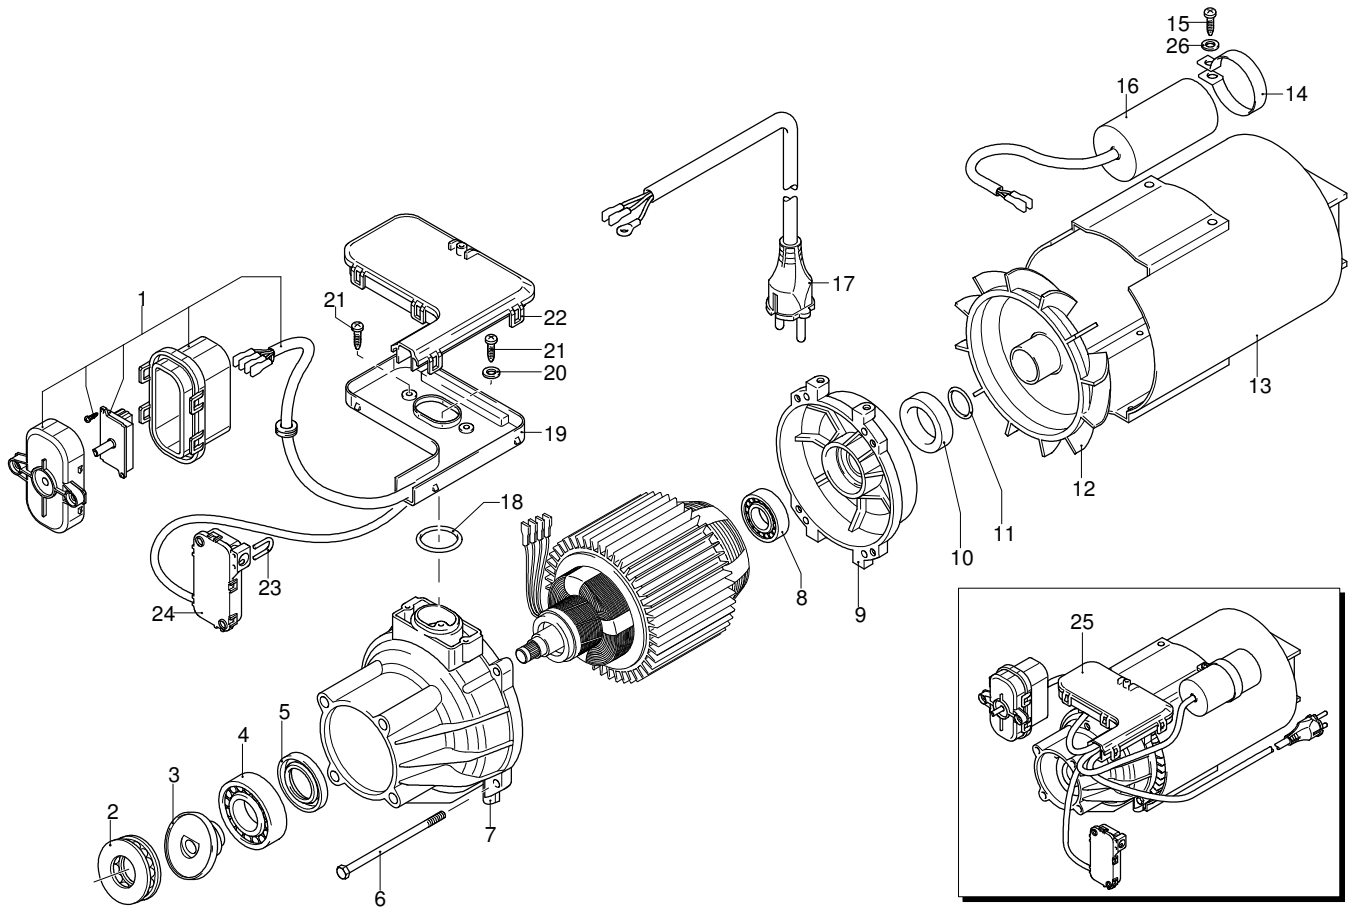

# Model HW 140

Version:

Serial number:

Code: **13028**

UN\_CE\_0763-NW

Validity	Pos.	Code	Description	Q
	1	1980740	Plug	1
	2	2900430	Head	1
	3	800220	Screw	3
	4	820510	O-ring	4
	5	3580320	Fitting	1
	6	740290	O-ring	6
	7	2440200	Extension	1
	8	480560	O-ring	1
	9	2849051	Valve	6
	10	2200141	Water seal	6
	11	770590	O-ring	3
	12	2840550	Bushing	3
	13	2840540	Bushing	3
	14	1683500	Oil seal	3
	15	2900500	Screw	4
	16	2900020	Piston guide	1
	17	2901170	Piston	3
	18	2840530	Piston	3
	19	2840050	Ring	3
	20	2840130	Plug	3
	21	2840470	Screw	1
	22	2909005	Spring assembly	1
	23	1120680	O-ring	1
	24	2900120	Fitting	1
	25	2900130	Plug	1
	26	1560520	Spring	1
	27	1250280	Ball	1
	28	480480	O-ring	1
	29	1982520	Hose tail	1
	30	3040270	O-ring	1
	31	3082130	Water coupling kit	1
	32	40086	Fitting	1
	33	2909134	Head assembly	1
	34	2901060	Injector	1
	35	2440230	O-ring	1
A		2233	Valve kit	1
B		2313	Piston kit	1
C		42124	Oil seal kit	1
F		42438	Gasket kit	1

# Model HW 140

Version:

Serial number:

Code: **13028**

07/12/2010

Validity	Pos.	Code	Description	Q
	1	2909209	Box	1
	2	2900170	Bearing	1
	3	2900040	Wobble plate	1
	4	1780490	Bearing	1
	5	1460530	Oil seal	1
	6	2320830	Screw	4
	7	2900010	Pump body	1
	8	1460590	Bearing	1
	9	1460040	Shield	1
	10	1461200	Oil seal	1
	11	394280	O-ring	1
	12	1460370	Fan	1
	13	1460340	Conveyor	1
	14	2900980	Capacitor	1
	15	1460460	Screw	2
	16	2900970	Capacitor	1
	17	1760450	Cable	1
	18	660170	O-ring	1
	19	2900750	Box	1
	20	1262400	Washer	1
	21	2020570	Screw	3
	22	2900760	Cover	1
	23	2022200	Fork	2
	24	2029753	TSS box assembly	1
	25	44111	Motor	1
	26	1680960	Washer	2