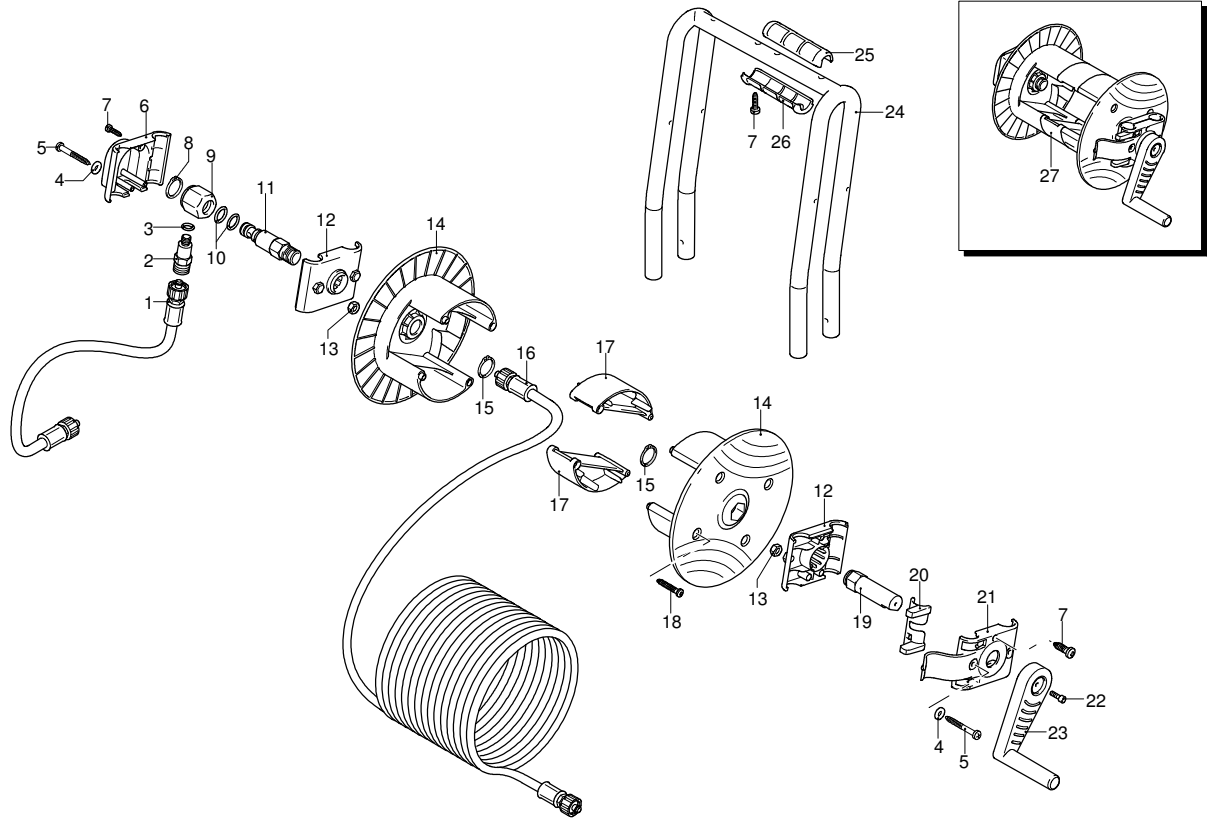

# Model HW 140

Version:

Serial number:

Code: **13028**

UN\_CE\_0763-NW

Validity	Pos.	Code	Description	Q
	1	1980740	Plug	1
	2	2900430	Head	1
	3	800220	Screw	3
	4	820510	O-ring	4
	5	3580320	Fitting	1
	6	740290	O-ring	6
	7	2440200	Extension	1
	8	480560	O-ring	1
	9	2849051	Valve	6
	10	2200141	Water seal	6
	11	770590	O-ring	3
	12	2840550	Bushing	3
	13	2840540	Bushing	3
	14	1683500	Oil seal	3
	15	2900500	Screw	4
	16	2900020	Piston guide	1
	17	2901170	Piston	3
	18	2840530	Piston	3
	19	2840050	Ring	3
	20	2840130	Plug	3
	21	2840470	Screw	1
	22	2909005	Spring assembly	1
	23	1120680	O-ring	1
	24	2900120	Fitting	1
	25	2900130	Plug	1
	26	1560520	Spring	1
	27	1250280	Ball	1
	28	480480	O-ring	1
	29	1982520	Hose tail	1
	30	3040270	O-ring	1
	31	3082130	Water coupling kit	1
	32	40086	Fitting	1
	33	2909134	Head assembly	1
	34	2901060	Injector	1
	35	2440230	O-ring	1
A		2233	Valve kit	1
B		2313	Piston kit	1
C		42124	Oil seal kit	1
F		42438	Gasket kit	1

# Model HW 140

Version:

Serial number:

Code: **13028**

07/12/2010

Validity	Pos.	Code	Description	Q
	1	3580360	Pipe	1
	2	3600260	Fitting	1
	3	820510	O-ring	1
	4	480650	Washer	4
	5	3580330	Screw	4
	6	3580150	Bracket	1
	7	2100300	Screw	6
	8	480890	Ring	1
	9	3600220	Fitting	1
	10	390080	O-ring	2
	11	3580340	Hub pin	1
	12	3580160	Bracket	2
	13	480640	Nut	4
	14	2360230	Plate	2
	15	380420	Ring	2
	16	3083550	Pipe	1
	17	3580520	Spacer	2
	18	2021780	Screw	8
	19	3580350	Hub pin	1
	20	3580130	Hook	1
	21	3580140	Bracket	1
	22	2360360	Screw	1
	23	2360150	Lever	1
	24	3580080	Frame	1
	25	3580180	Knob	2
	26	3580090	Knob	2
	27	42581	Hose reel assembly	1